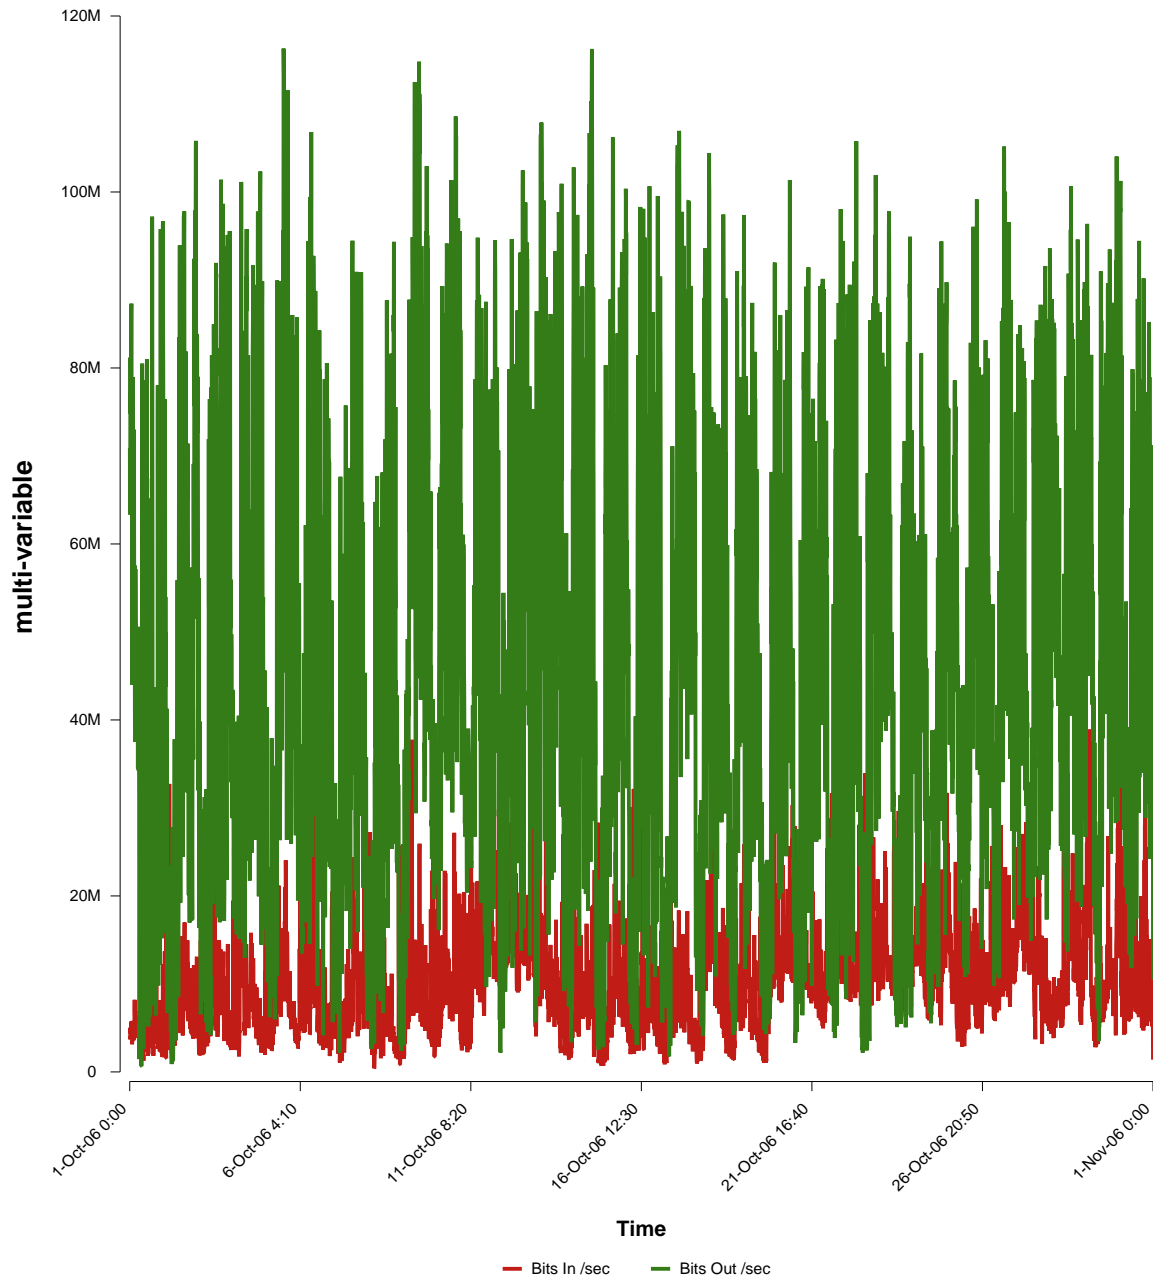

eHealth Trend Report

Divide by Time

SUNET-A-KIRUNA-IRF

Auto Range: Last Month
From: 2006/10/01 00:00
To: 2006/10/31 23:59

Created: 2006/11/02 04:10:40