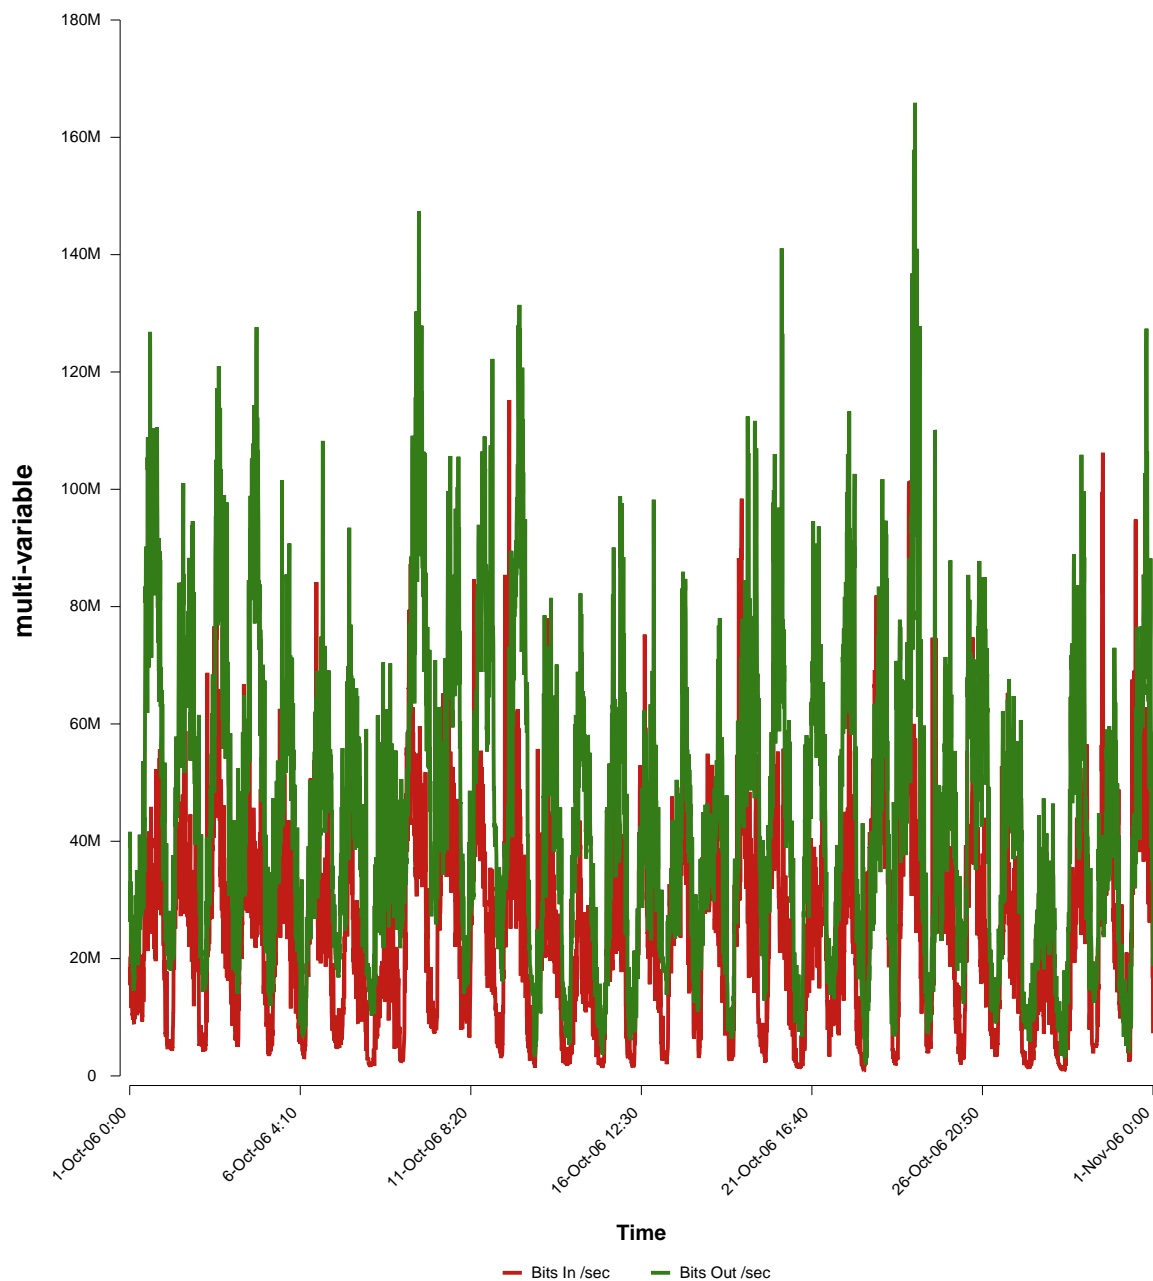

eHealth Trend Report

Divide by Time

SUNET-A-KARLSTAD-KAU

Auto Range: Last Month
From: 2006/10/01 00:00
To: 2006/10/31 23:59

Created: 2006/11/02 04:00:40