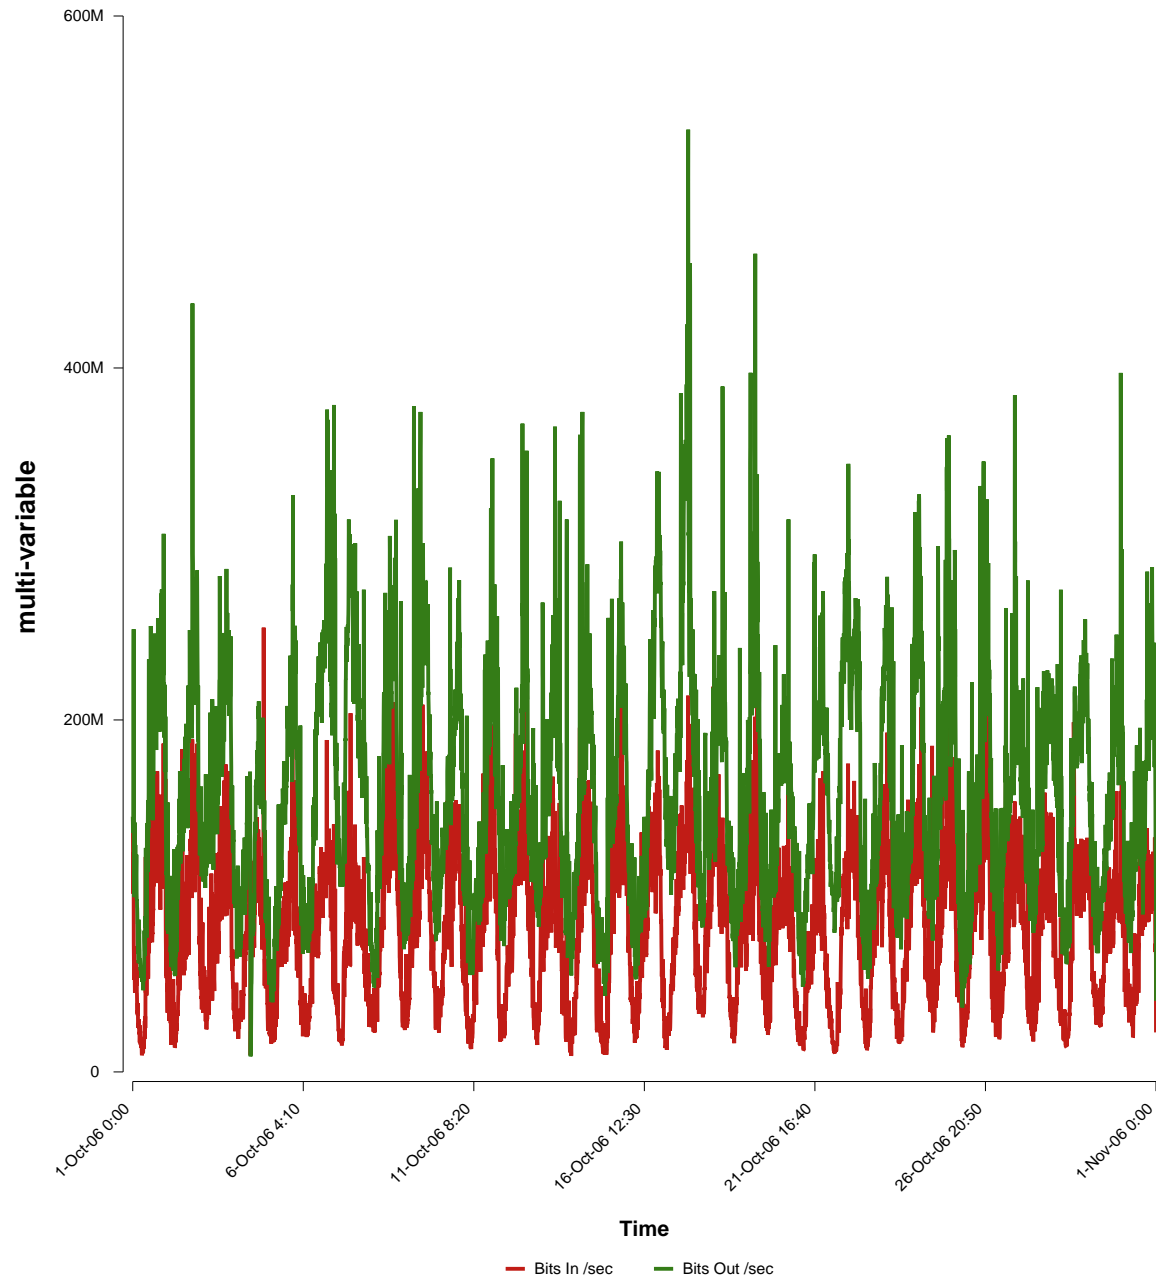

# eHealth Trend Report

Divide by Time

## SUNET-A-KALMAR-HIK

Auto Range: Last Month  
From: 2006/10/01 00:00  
To: 2006/10/31 23:59

Created: 2006/11/02 03:50:43