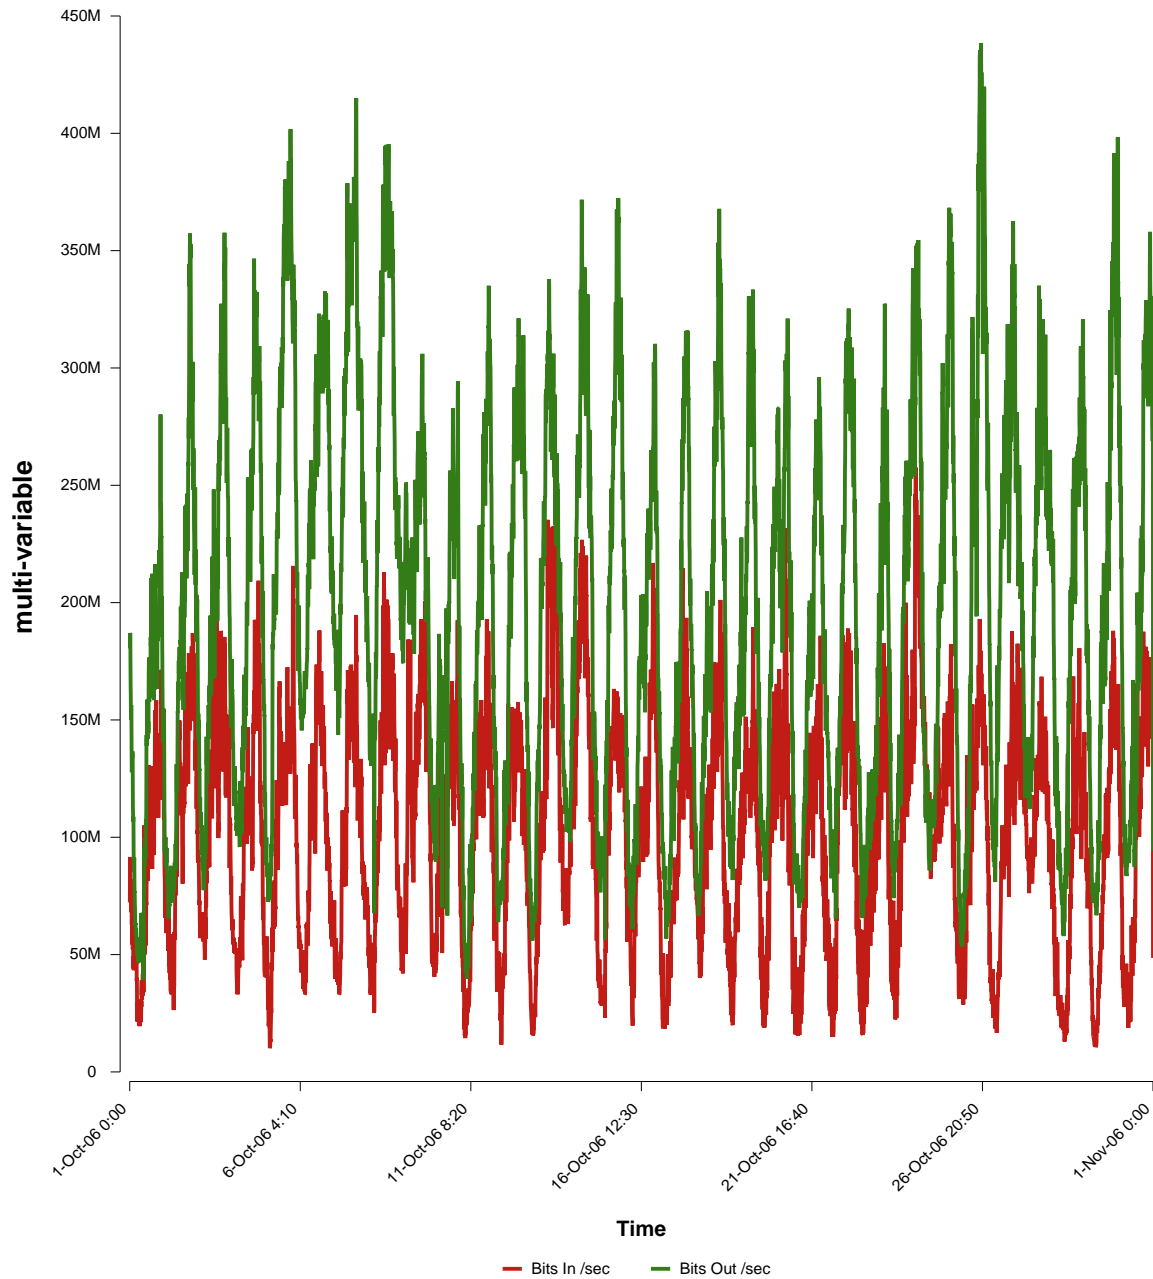

eHealth Trend Report

Divide by Time

SUNET-A-JONKOPING-HJ

Auto Range: Last Month
From: 2006/10/01 00:00
To: 2006/10/31 23:59

Created: 2006/11/02 03:40:38