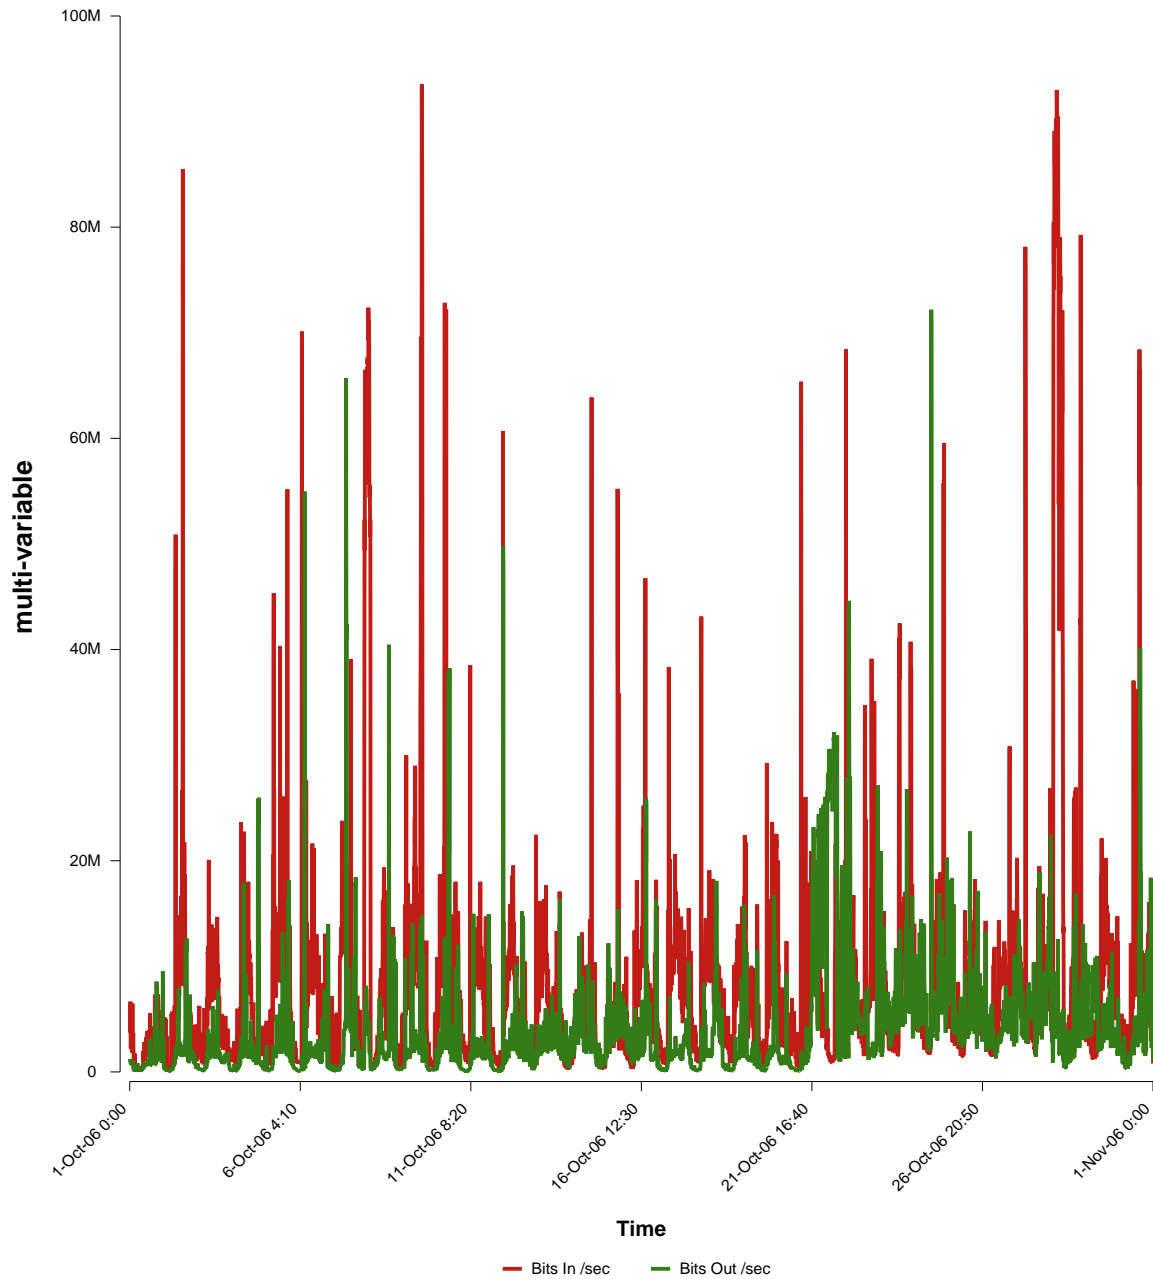

# eHealth Trend Report

Divide by Time

### SUNET-A-HALMSTAD-HH

Auto Range: Last Month  
From: 2006/10/01 00:00  
To: 2006/10/31 23:59

Created: 2006/11/02 03:50:41