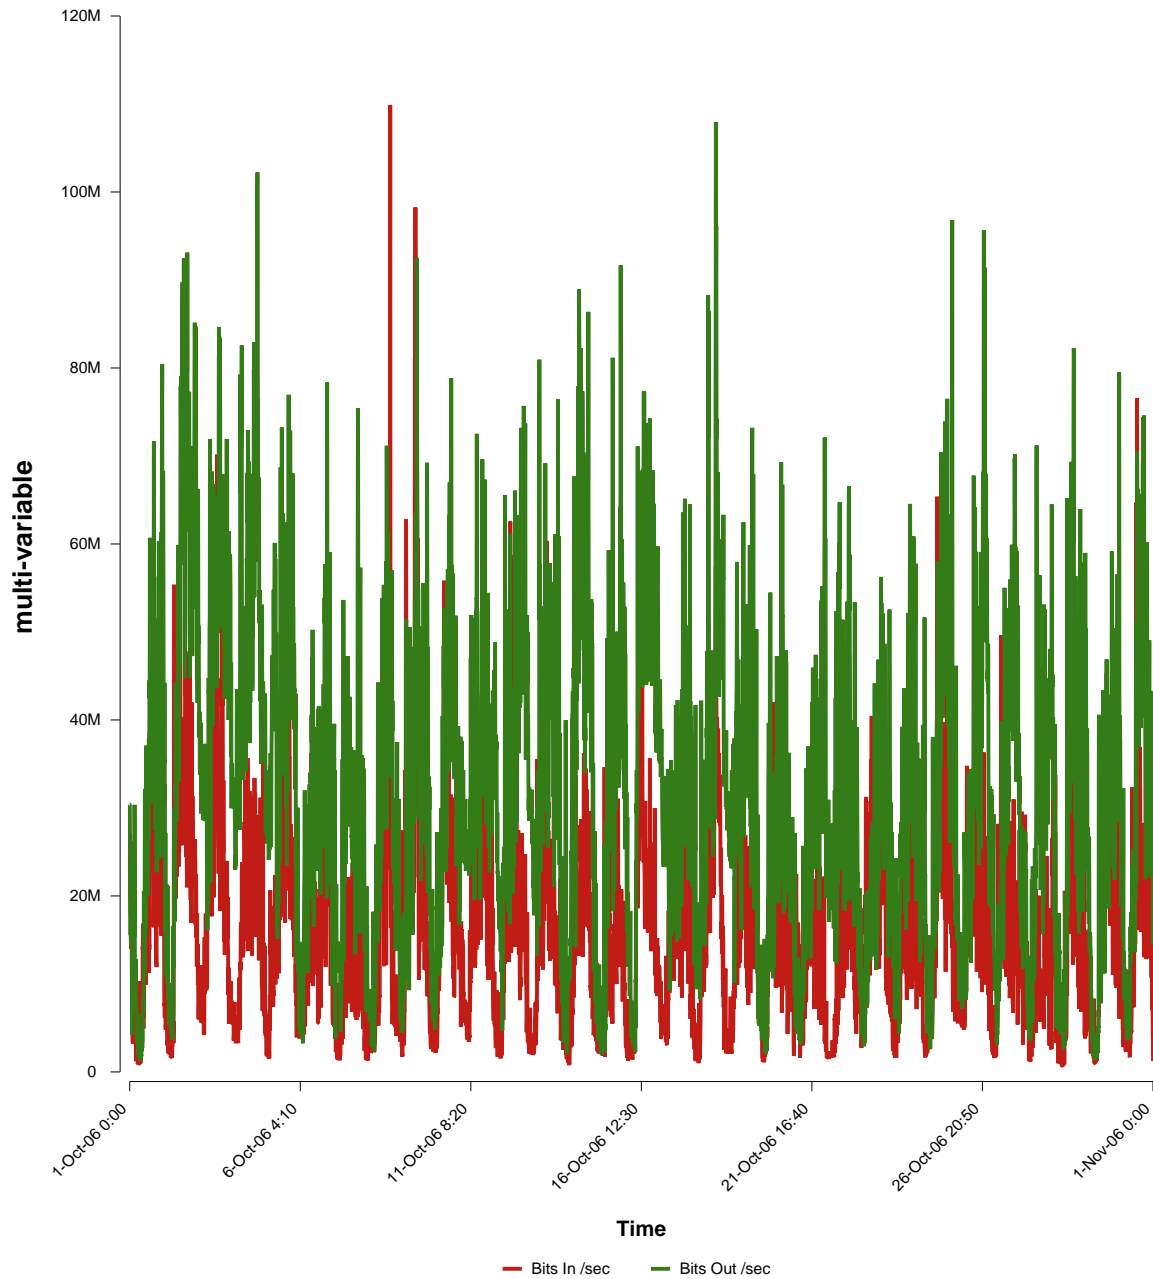

# eHealth Trend Report

Divide by Time

## SUNET-A-GAVLE-HIG

Auto Range: Last Month  
From: 2006/10/01 00:00  
To: 2006/10/31 23:59

Created: 2006/11/02 03:21:13