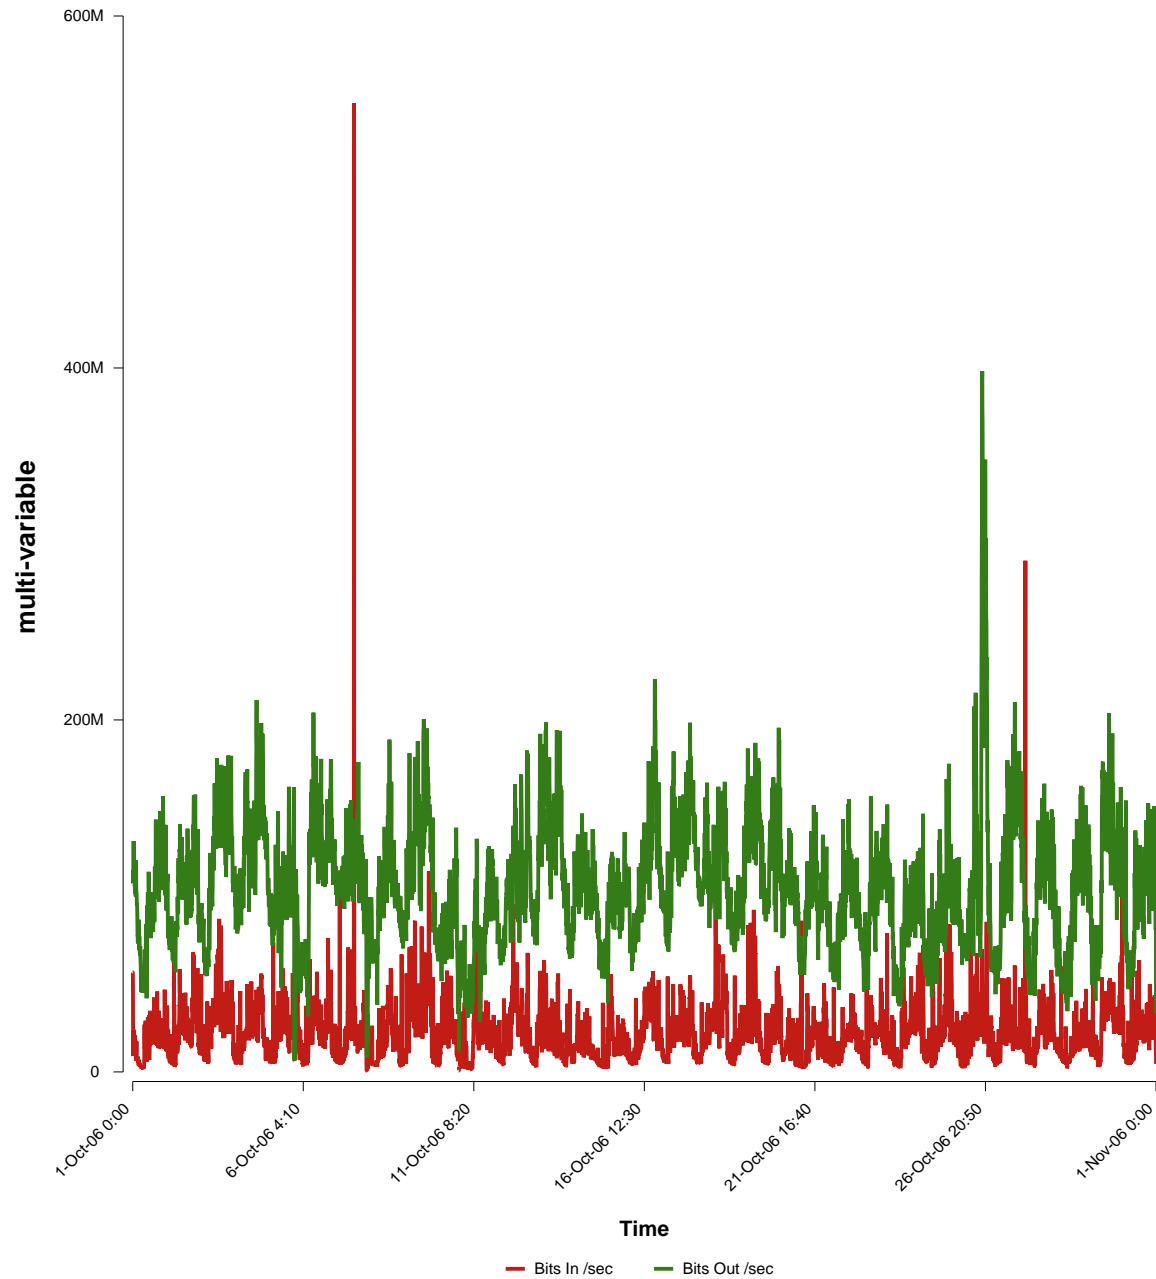

eHealth Trend Report

Divide by Time

SUNET-A-BORLANGE-DU

Auto Range: Last Month
From: 2006/10/01 00:00
To: 2006/10/31 23:59

Created: 2006/11/02 03:10:39