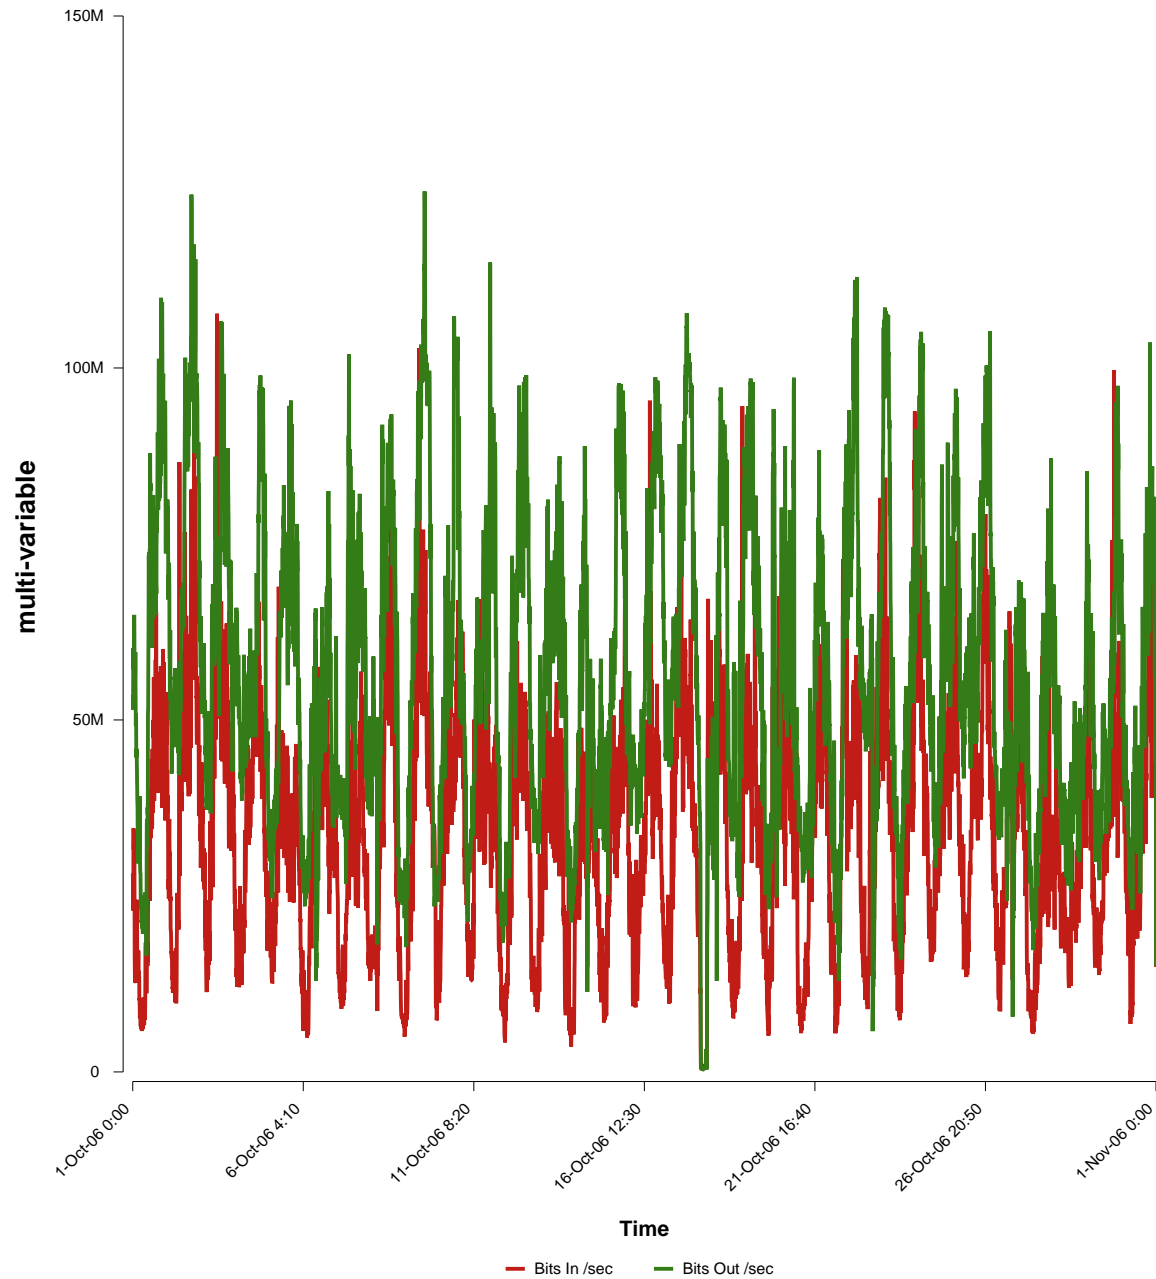

# eHealth Trend Report

Divide by Time

## SUNET-A-BORAS-HB

Auto Range: Last Month  
From: 2006/10/01 00:00  
To: 2006/10/31 23:59

Created: 2006/11/02 03:05:40