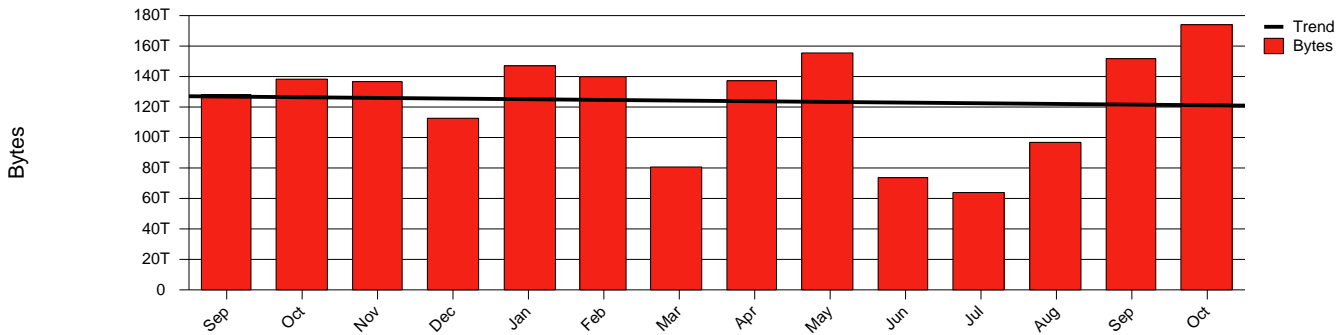

Monthly Health Report

Report for 2006/10/31, Subject: SUNET-A-VAXJO-VXU

LAN/WAN

Total Network Volume by Month

Total Network Volume by Week

Total Network Volume by Day

Situations to Watch

Rank	Element Name	Variable	Threshold	Monthly Average		Days to (from) Threshold
			Value	Actual	Predicted	
1	vxu2-SRP(In)	Volume (Bandwidth %)	80.000	7.164	5.721	Increasing
2	vxu2-SRP(Out)	Volume (Bandwidth %)	80.000	13.086	9.806	Increasing
3	vxu1-SRP(Out)	Volume (Bandwidth %)	80.000	0.615	0.554	Increasing
4	vxu1-SRP(In)	Volume (Bandwidth %)	80.000	0.004	0.107	Decreasing
5	vxu1-SRP(In)	Errors (% Frames)	5.000	0.000	0.000	Decreasing
6	vxu2-SRP(In)	Errors (% Frames)	5.000	0.000	0.000	Decreasing