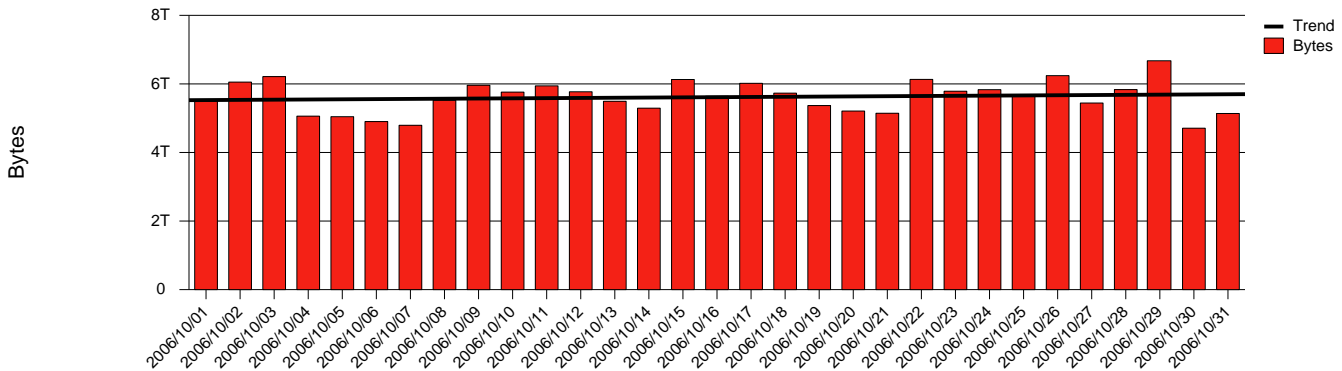

Monthly Health Report

Report for 2006/10/31, Subject: SUNET-A-VAXJO-VXU

LAN/WAN

Total Network Volume by Month

Total Network Volume by Week

Total Network Volume by Day

Situations to Watch

Rank	Element Name	Variable	Threshold	Monthly Average		Days to (from) Threshold
			Value	Actual	Predicted	
1	vxu2-SRP(In)	Volume (Bandwidth %)	80.000	7.164	5.721	Increasing
2	vxu2-SRP(Out)	Volume (Bandwidth %)	80.000	13.086	9.806	Increasing
3	vxu1-SRP(Out)	Volume (Bandwidth %)	80.000	0.615	0.554	Increasing
4	vxu1-SRP(In)	Volume (Bandwidth %)	80.000	0.004	0.107	Decreasing
5	vxu1-SRP(In)	Errors (% Frames)	5.000	0.000	0.000	Decreasing
6	vxu2-SRP(In)	Errors (% Frames)	5.000	0.000	0.000	Decreasing