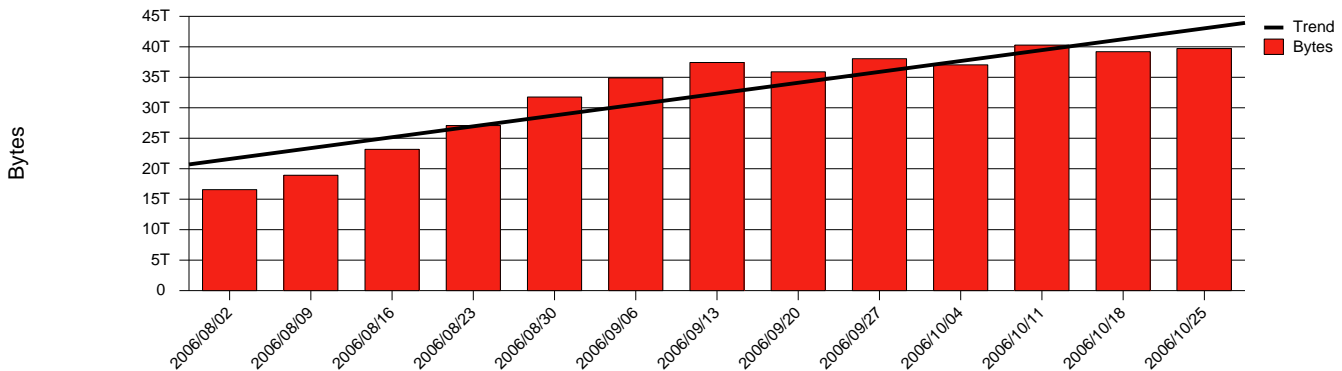

Monthly Health Report

Report for 2006/10/31, Subject: SUNET-A-VAXJO-VXU

LAN/WAN

Total Network Volume by Month

Total Network Volume by Week

Total Network Volume by Day

Situations to Watch

Rank	Element Name	Variable	Threshold	Monthly Average		Days to (from) Threshold
			Value	Actual	Predicted	
1	vxu2-SRP(In)	Volume (Bandwidth %)	80.000	7.164	5.721	Increasing
2	vxu2-SRP(Out)	Volume (Bandwidth %)	80.000	13.086	9.806	Increasing
3	vxu1-SRP(Out)	Volume (Bandwidth %)	80.000	0.615	0.554	Increasing
4	vxu1-SRP(In)	Volume (Bandwidth %)	80.000	0.004	0.107	Decreasing
5	vxu1-SRP(In)	Errors (% Frames)	5.000	0.000	0.000	Decreasing
6	vxu2-SRP(In)	Errors (% Frames)	5.000	0.000	0.000	Decreasing