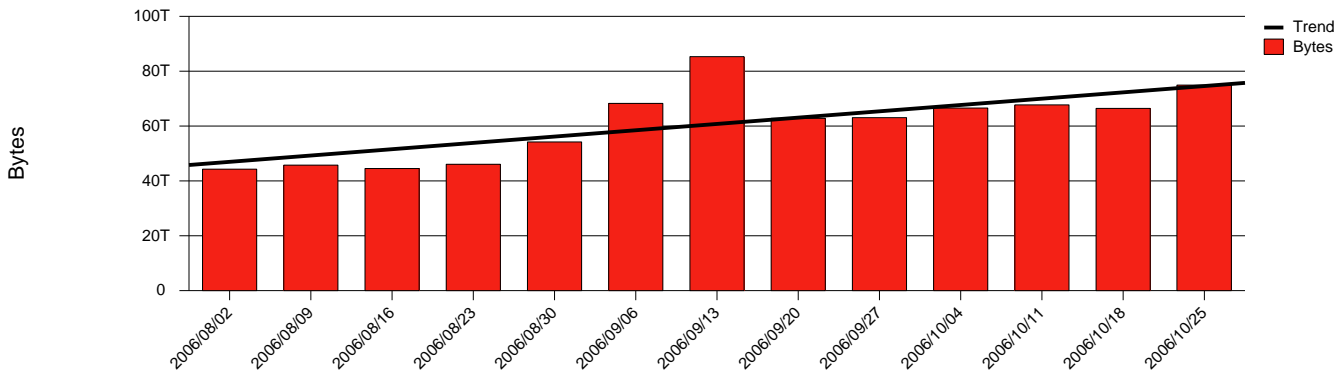

Monthly Health Report

Report for 2006/10/31, Subject: SUNET-A-UMEA-UMU

LAN/WAN

Total Network Volume by Month

Total Network Volume by Week

Total Network Volume by Day

Situations to Watch

Rank	Element Name	Variable	Threshold	Monthly Average		Days to (from)
			Value	Actual	Predicted	Threshold
1	umu1-SRP(Out)	Volume (Bandwidth %)	80.000	28.594	23.790	Increasing
2	umu1-SRP(In)	Volume (Bandwidth %)	80.000	7.580	7.448	Increasing
3	umu2-SRP(In)	Errors (% Frames)	5.000	0.000	0.038	Increasing
4	umu2-SRP(Out)	Volume (Bandwidth %)	80.000	0.002	0.147	Increasing
5	umu2-SRP(In)	Volume (Bandwidth %)	80.000	0.004	0.045	Increasing