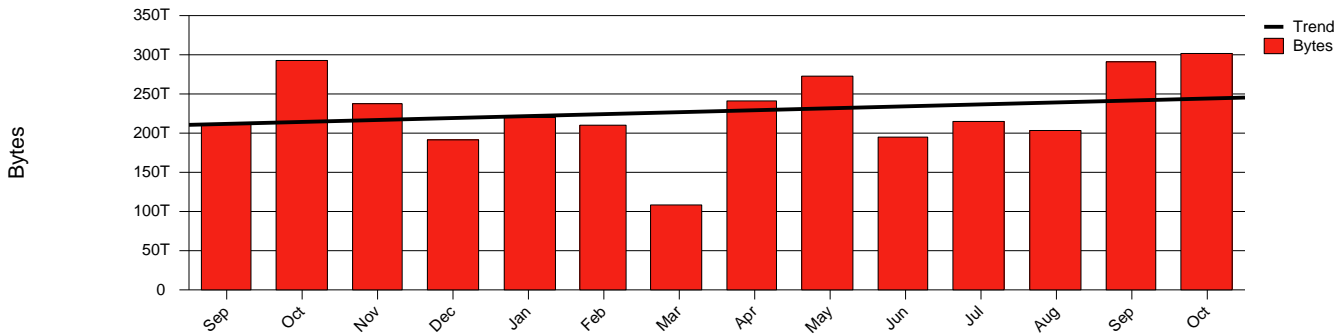

Monthly Health Report

Report for 2006/10/31, Subject: SUNET-A-UMEA-UMU

LAN/WAN

Total Network Volume by Month

Total Network Volume by Week

Total Network Volume by Day

Situations to Watch

Rank	Element Name	Variable	Threshold	Monthly Average		Days to (from)
			Value	Actual	Predicted	Threshold
1	umu1-SRP(Out)	Volume (Bandwidth %)	80.000	28.594	23.790	Increasing
2	umu1-SRP(In)	Volume (Bandwidth %)	80.000	7.580	7.448	Increasing
3	umu2-SRP(In)	Errors (% Frames)	5.000	0.000	0.038	Increasing
4	umu2-SRP(Out)	Volume (Bandwidth %)	80.000	0.002	0.147	Increasing
5	umu2-SRP(In)	Volume (Bandwidth %)	80.000	0.004	0.045	Increasing