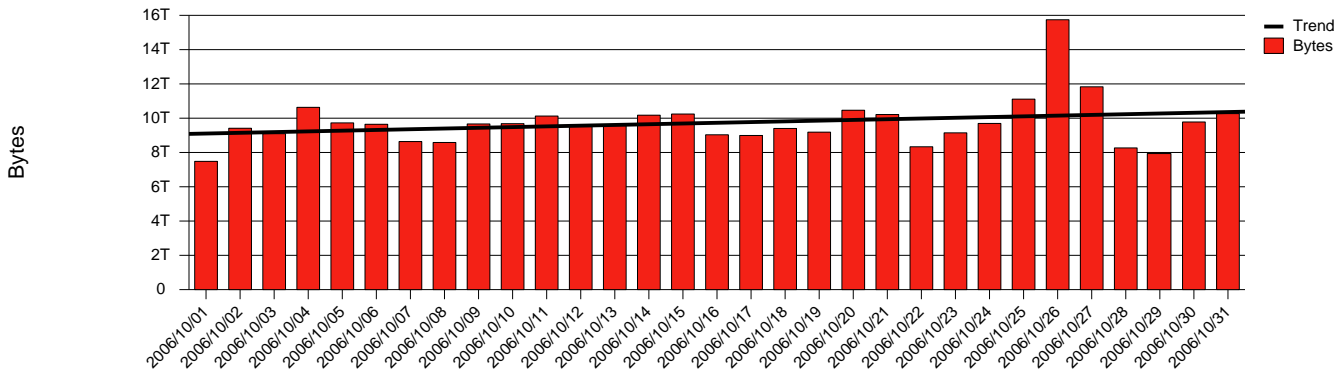

Monthly Health Report

Report for 2006/10/31, Subject: SUNET-A-UMEA-UMU

LAN/WAN

Total Network Volume by Month

Total Network Volume by Week

Total Network Volume by Day

Situations to Watch

Rank	Element Name	Variable	Threshold	Monthly Average		Days to (from)
			Value	Actual	Predicted	Threshold
1	umu1-SRP(Out)	Volume (Bandwidth %)	80.000	28.594	23.790	Increasing
2	umu1-SRP(In)	Volume (Bandwidth %)	80.000	7.580	7.448	Increasing
3	umu2-SRP(In)	Errors (% Frames)	5.000	0.000	0.038	Increasing
4	umu2-SRP(Out)	Volume (Bandwidth %)	80.000	0.002	0.147	Increasing
5	umu2-SRP(In)	Volume (Bandwidth %)	80.000	0.004	0.045	Increasing