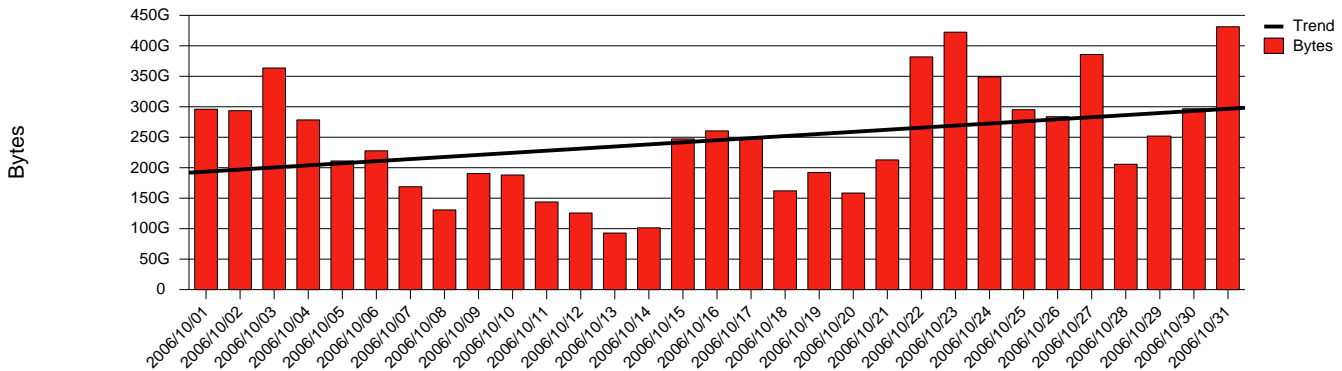

Monthly Health Report

Report for 2006/10/31, Subject: SUNET-A-TROLLHATTAN-HTU

LAN/WAN

Total Network Volume by Month

Total Network Volume by Week

Total Network Volume by Day

Situations to Watch

Rank	Element Name	Variable	Threshold	Monthly Average		Days to (from) Threshold
			Value	Actual	Predicted	
1	htu2-SRP(In)	Volume (Bandwidth %)	80.000	0.000	0.000	Decreasing
2	htu2-SRP(In)	Errors (% Frames)	5.000	0.000	0.004	Decreasing
3	htu2-SRP(Out)	Volume (Bandwidth %)	80.000	0.172	0.217	Decreasing
4	htu1-SRP(In)	Volume (Bandwidth %)	80.000	0.577	0.543	Decreasing
5	htu1-SRP(In)	Errors (% Frames)	5.000	0.000	0.000	Decreasing
6	htu1-SRP(Out)	Volume (Bandwidth %)	80.000	0.162	0.221	Decreasing