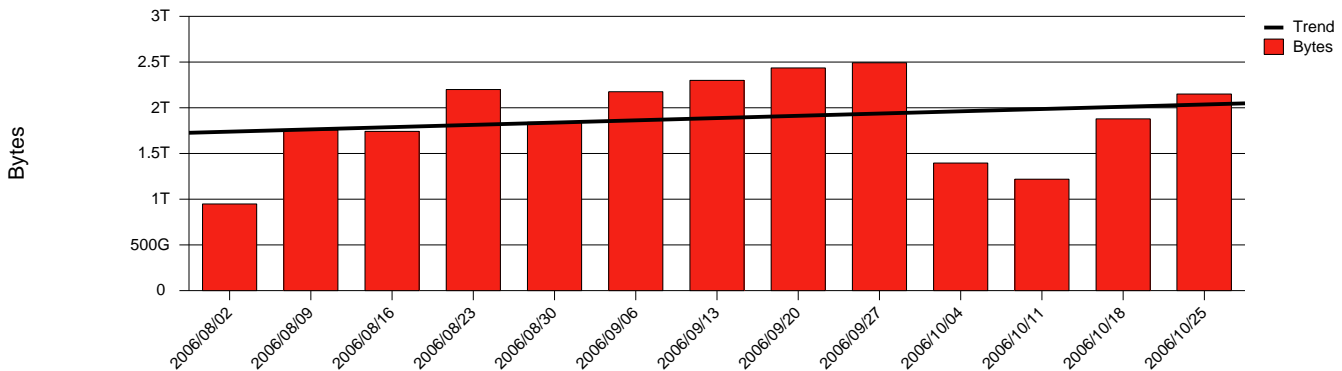

Monthly Health Report

Report for 2006/10/31, Subject: SUNET-A-TROLLHATTAN-HTU

LAN/WAN

Total Network Volume by Month

Total Network Volume by Week

Total Network Volume by Day

Situations to Watch

Rank	Element Name	Variable	Threshold	Monthly Average		Days to (from) Threshold
			Value	Actual	Predicted	
1	htu2-SRP(In)	Volume (Bandwidth %)	80.000	0.000	0.000	Decreasing
2	htu2-SRP(In)	Errors (% Frames)	5.000	0.000	0.004	Decreasing
3	htu2-SRP(Out)	Volume (Bandwidth %)	80.000	0.172	0.217	Decreasing
4	htu1-SRP(In)	Volume (Bandwidth %)	80.000	0.577	0.543	Decreasing
5	htu1-SRP(In)	Errors (% Frames)	5.000	0.000	0.000	Decreasing
6	htu1-SRP(Out)	Volume (Bandwidth %)	80.000	0.162	0.221	Decreasing