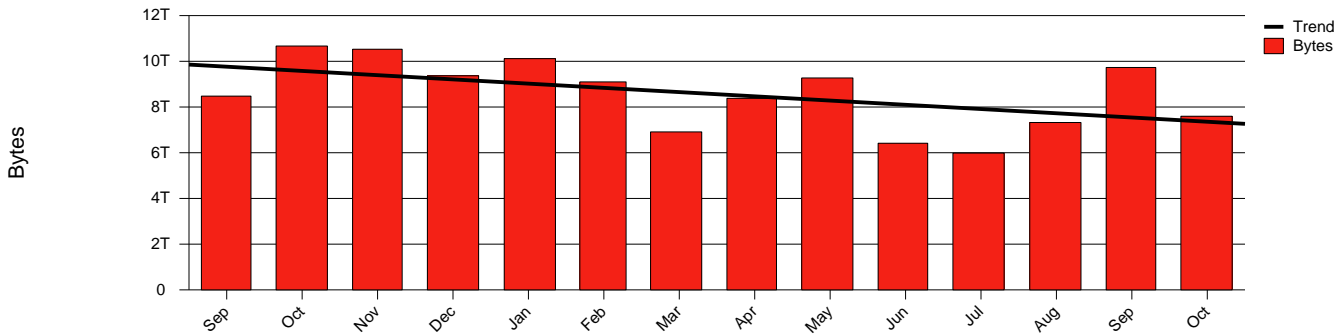

Monthly Health Report

Report for 2006/10/31, Subject: SUNET-A-TROLLHATTAN-HTU

LAN/WAN

Total Network Volume by Month

Total Network Volume by Week

Total Network Volume by Day

Situations to Watch

Rank	Element Name	Variable	Threshold	Monthly Average		Days to (from) Threshold
			Value	Actual	Predicted	
1	htu2-SRP(In)	Volume (Bandwidth %)	80.000	0.000	0.000	Decreasing
2	htu2-SRP(In)	Errors (% Frames)	5.000	0.000	0.004	Decreasing
3	htu2-SRP(Out)	Volume (Bandwidth %)	80.000	0.172	0.217	Decreasing
4	htu1-SRP(In)	Volume (Bandwidth %)	80.000	0.577	0.543	Decreasing
5	htu1-SRP(In)	Errors (% Frames)	5.000	0.000	0.000	Decreasing
6	htu1-SRP(Out)	Volume (Bandwidth %)	80.000	0.162	0.221	Decreasing