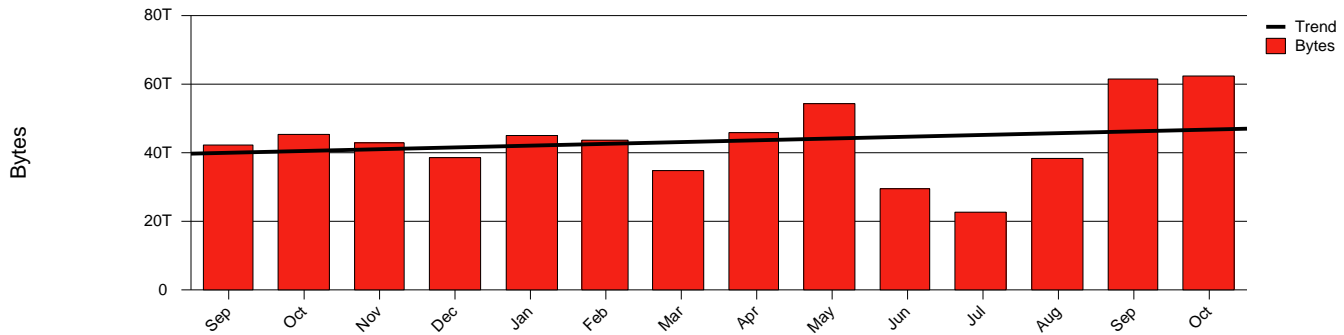

Monthly Health Report

Report for 2006/10/31, Subject: SUNET-A-SKOVDE-HIS

LAN/WAN

Total Network Volume by Month

Total Network Volume by Week

Total Network Volume by Day

Situations to Watch

Rank	Element Name	Variable	Threshold	Monthly Average		Days to (from) Threshold
			Value	Actual	Predicted	
1	his2-SRP(In)	Volume (Bandwidth %)	80.000	2.534	1.593	Increasing
2	his1-SRP(Out)	Volume (Bandwidth %)	80.000	4.943	4.044	Increasing
3	his2-SRP(In)	Errors (% Frames)	5.000	0.000	0.002	Increasing
4	his2-SRP(Out)	Volume (Bandwidth %)	80.000	0.001	0.013	Increasing
5	his1-SRP(In)	Errors (% Frames)	5.000	0.000	0.000	Increasing
6	his1-SRP(In)	Volume (Bandwidth %)	80.000	0.004	0.390	Decreasing