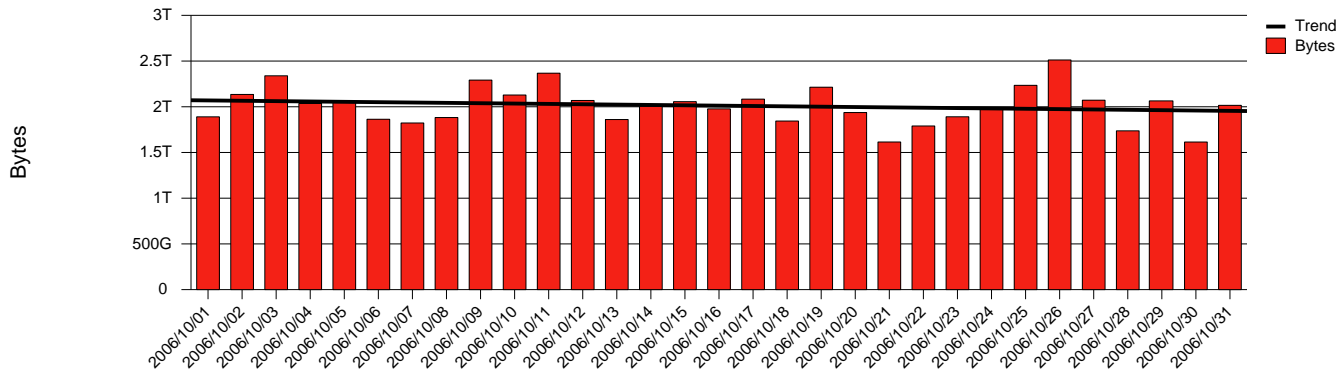

Monthly Health Report

Report for 2006/10/31, Subject: SUNET-A-SKOVDE-HIS

LAN/WAN

Total Network Volume by Month

Total Network Volume by Week

Total Network Volume by Day

Situations to Watch

Rank	Element Name	Variable	Threshold	Monthly Average		Days to (from) Threshold
			Value	Actual	Predicted	
1	his2-SRP(In)	Volume (Bandwidth %)	80.000	2.534	1.593	Increasing
2	his1-SRP(Out)	Volume (Bandwidth %)	80.000	4.943	4.044	Increasing
3	his2-SRP(In)	Errors (% Frames)	5.000	0.000	0.002	Increasing
4	his2-SRP(Out)	Volume (Bandwidth %)	80.000	0.001	0.013	Increasing
5	his1-SRP(In)	Errors (% Frames)	5.000	0.000	0.000	Increasing
6	his1-SRP(In)	Volume (Bandwidth %)	80.000	0.004	0.390	Decreasing