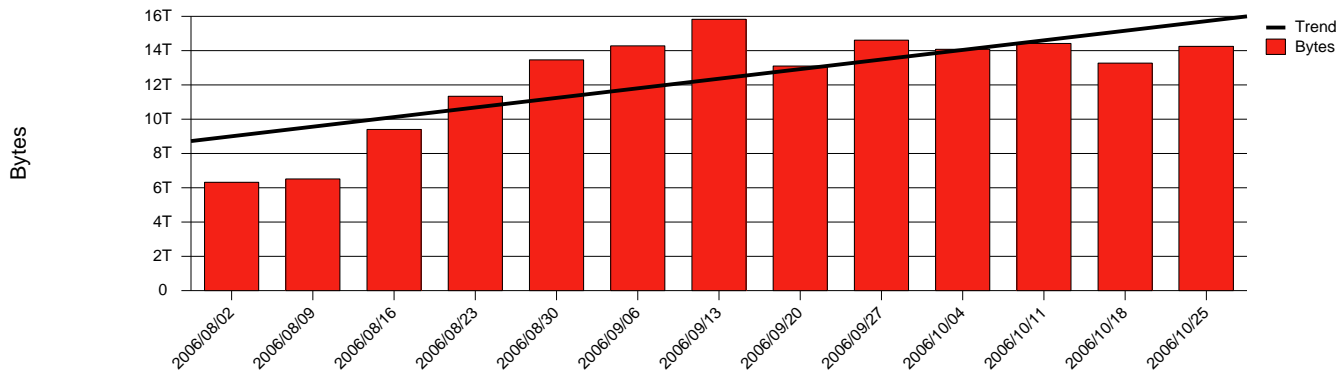

Monthly Health Report

Report for 2006/10/31, Subject: SUNET-A-SKOVDE-HIS

LAN/WAN

Total Network Volume by Month

Total Network Volume by Week

Total Network Volume by Day

Situations to Watch

Rank	Element Name	Variable	Threshold	Monthly Average		Days to (from) Threshold
			Value	Actual	Predicted	
1	his2-SRP(In)	Volume (Bandwidth %)	80.000	2.534	1.593	Increasing
2	his1-SRP(Out)	Volume (Bandwidth %)	80.000	4.943	4.044	Increasing
3	his2-SRP(In)	Errors (% Frames)	5.000	0.000	0.002	Increasing
4	his2-SRP(Out)	Volume (Bandwidth %)	80.000	0.001	0.013	Increasing
5	his1-SRP(In)	Errors (% Frames)	5.000	0.000	0.000	Increasing
6	his1-SRP(In)	Volume (Bandwidth %)	80.000	0.004	0.390	Decreasing