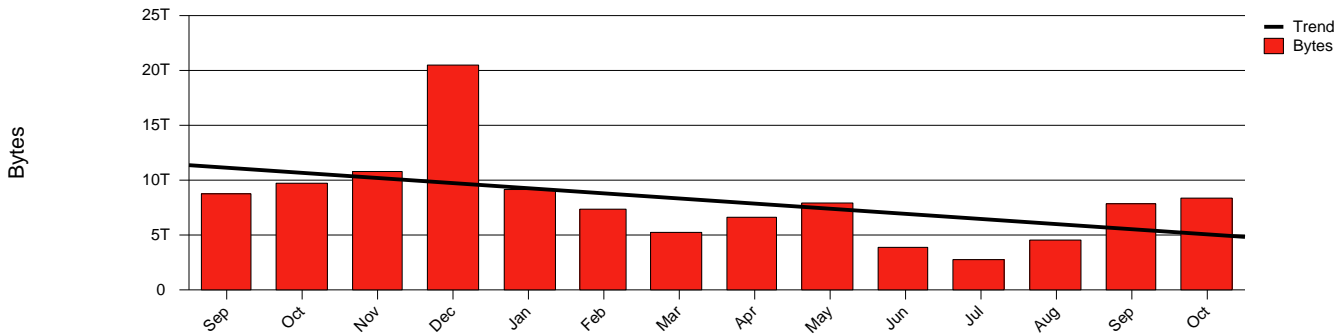

# Monthly Health Report

Report for 2006/10/31, Subject: SUNET-A-OREBRO-ORU

LAN/WAN

Total Network Volume by Month

Total Network Volume by Week

Total Network Volume by Day

Situations to Watch

Rank	Element Name	Variable	Threshold	Monthly Average		Days to (from) Threshold
			Value	Actual	Predicted	
1	oru1-SRP(In)	Errors (% Frames)	5.000	0.000	0.809	Increasing
2	oru2-SRP(In)	Volume (Bandwidth %)	80.000	0.438	0.329	Increasing
3	oru2-SRP(In)	Errors (% Frames)	5.000	0.000	0.002	Increasing
4	oru1-SRP(In)	Volume (Bandwidth %)	80.000	0.000	0.000	Decreasing
5	oru1-SRP(Out)	Volume (Bandwidth %)	80.000	0.565	0.328	Decreasing
6	oru2-SRP(Out)	Volume (Bandwidth %)	80.000	0.000	0.000	Decreasing
7	oru2-SRP(Out)	Discards (% Frames)	10.000	0.000	0.000	Decreasing