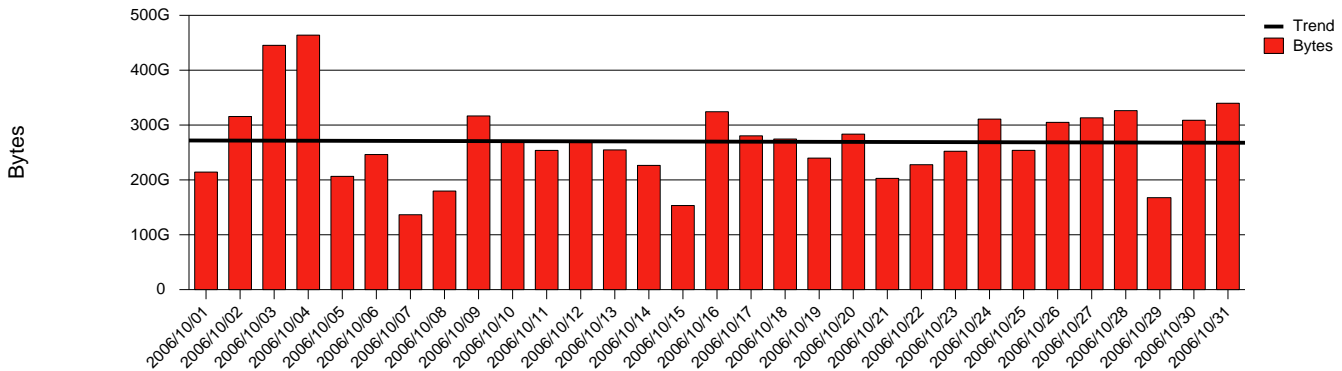

# Monthly Health Report

Report for 2006/10/31, Subject: SUNET-A-OREBRO-ORU

LAN/WAN

Total Network Volume by Month

Total Network Volume by Week

Total Network Volume by Day

Situations to Watch

Rank	Element Name	Variable	Threshold	Monthly Average		Days to (from) Threshold
			Value	Actual	Predicted	
1	oru1-SRP(In)	Errors (% Frames)	5.000	0.000	0.809	Increasing
2	oru2-SRP(In)	Volume (Bandwidth %)	80.000	0.438	0.329	Increasing
3	oru2-SRP(In)	Errors (% Frames)	5.000	0.000	0.002	Increasing
4	oru1-SRP(In)	Volume (Bandwidth %)	80.000	0.000	0.000	Decreasing
5	oru1-SRP(Out)	Volume (Bandwidth %)	80.000	0.565	0.328	Decreasing
6	oru2-SRP(Out)	Volume (Bandwidth %)	80.000	0.000	0.000	Decreasing
7	oru2-SRP(Out)	Discards (% Frames)	10.000	0.000	0.000	Decreasing