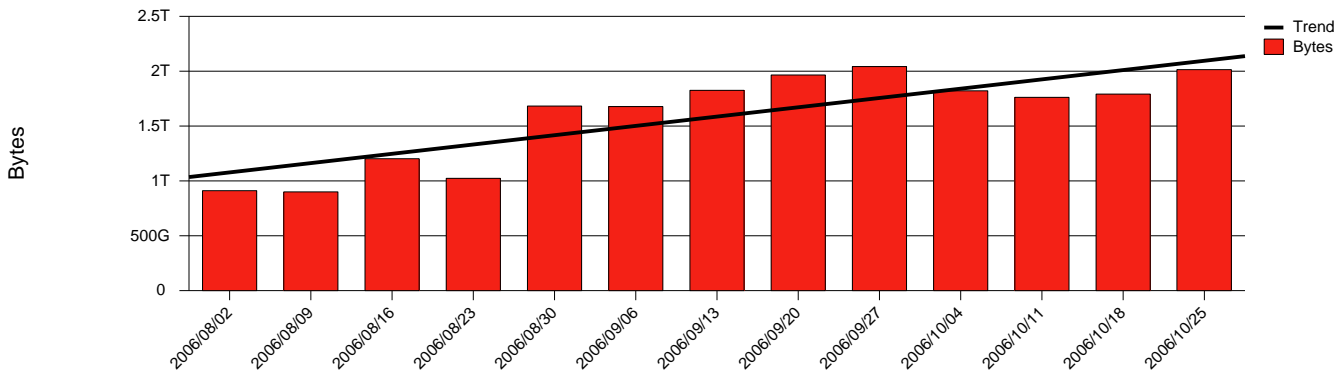

# Monthly Health Report

Report for 2006/10/31, Subject: SUNET-A-OREBRO-ORU

LAN/WAN

Total Network Volume by Month

Total Network Volume by Week

Total Network Volume by Day

Situations to Watch

Rank	Element Name	Variable	Threshold	Monthly Average		Days to (from) Threshold
			Value	Actual	Predicted	
1	oru1-SRP(In)	Errors (% Frames)	5.000	0.000	0.809	Increasing
2	oru2-SRP(In)	Volume (Bandwidth %)	80.000	0.438	0.329	Increasing
3	oru2-SRP(In)	Errors (% Frames)	5.000	0.000	0.002	Increasing
4	oru1-SRP(In)	Volume (Bandwidth %)	80.000	0.000	0.000	Decreasing
5	oru1-SRP(Out)	Volume (Bandwidth %)	80.000	0.565	0.328	Decreasing
6	oru2-SRP(Out)	Volume (Bandwidth %)	80.000	0.000	0.000	Decreasing
7	oru2-SRP(Out)	Discards (% Frames)	10.000	0.000	0.000	Decreasing