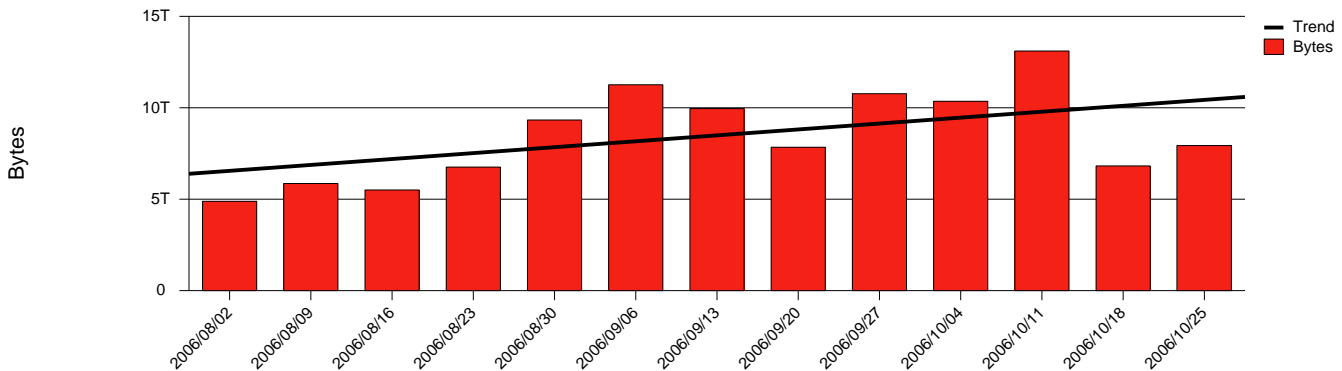

Monthly Health Report

Report for 2006/10/31, Subject: SUNET-A-LINKOPING-LIU

LAN/WAN

Total Network Volume by Month

Total Network Volume by Week

Total Network Volume by Day

Situations to Watch

Rank	Element Name	Variable	Threshold	Monthly Average		Days to (from) Threshold
			Value	Actual	Predicted	
1	liu1-SRP(In)	Errors (% Frames)	5.000	0.000	0.408	Increasing
2	liu2-SRP(Out)	Volume (Bandwidth %)	80.000	3.255	2.853	Increasing
3	liu1-SRP(In)	Volume (Bandwidth %)	80.000	0.004	0.003	Increasing
4	liu2-SRP(In)	Errors (% Frames)	5.000	0.000	0.000	Increasing
5	liu2-SRP(In)	Volume (Bandwidth %)	80.000	1.928	1.795	Decreasing
6	liu1-SRP(Out)	Volume (Bandwidth %)	80.000	0.001	0.000	Decreasing