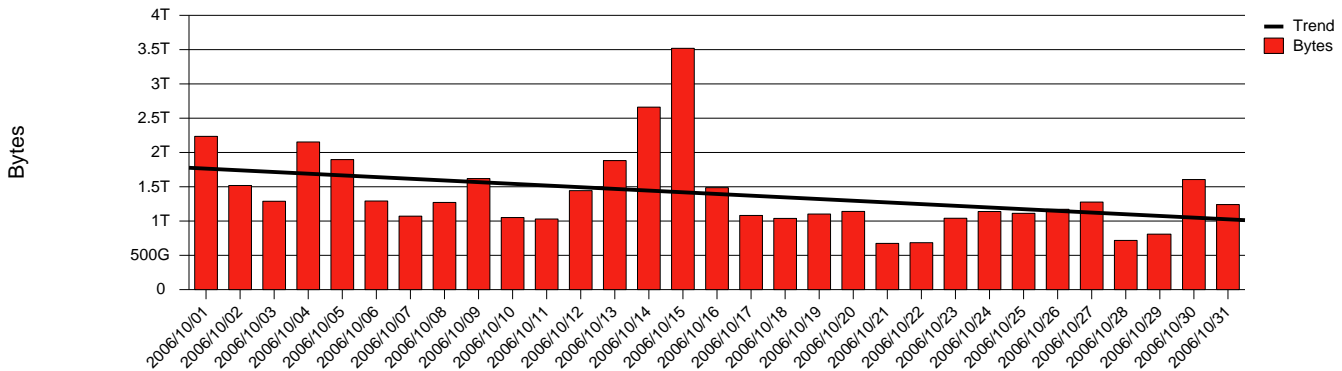

Monthly Health Report

Report for 2006/10/31, Subject: SUNET-A-LINKOPING-LIU

LAN/WAN

Total Network Volume by Month

Total Network Volume by Week

Total Network Volume by Day

Situations to Watch

Rank	Element Name	Variable	Threshold	Monthly Average		Days to (from) Threshold
			Value	Actual	Predicted	
1	liu1-SRP(In)	Errors (% Frames)	5.000	0.000	0.408	Increasing
2	liu2-SRP(Out)	Volume (Bandwidth %)	80.000	3.255	2.853	Increasing
3	liu1-SRP(In)	Volume (Bandwidth %)	80.000	0.004	0.003	Increasing
4	liu2-SRP(In)	Errors (% Frames)	5.000	0.000	0.000	Increasing
5	liu2-SRP(In)	Volume (Bandwidth %)	80.000	1.928	1.795	Decreasing
6	liu1-SRP(Out)	Volume (Bandwidth %)	80.000	0.001	0.000	Decreasing