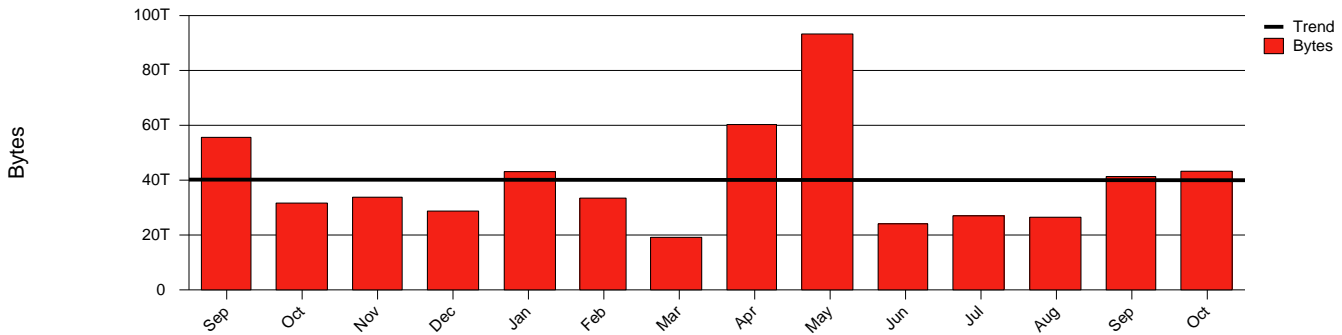

Monthly Health Report

Report for 2006/10/31, Subject: SUNET-A-LINKOPING-LIU

LAN/WAN

Total Network Volume by Month

Total Network Volume by Week

Total Network Volume by Day

Situations to Watch

Rank	Element Name	Variable	Threshold	Monthly Average		Days to (from) Threshold
			Value	Actual	Predicted	
1	liu1-SRP(In)	Errors (% Frames)	5.000	0.000	0.408	Increasing
2	liu2-SRP(Out)	Volume (Bandwidth %)	80.000	3.255	2.853	Increasing
3	liu1-SRP(In)	Volume (Bandwidth %)	80.000	0.004	0.003	Increasing
4	liu2-SRP(In)	Errors (% Frames)	5.000	0.000	0.000	Increasing
5	liu2-SRP(In)	Volume (Bandwidth %)	80.000	1.928	1.795	Decreasing
6	liu1-SRP(Out)	Volume (Bandwidth %)	80.000	0.001	0.000	Decreasing