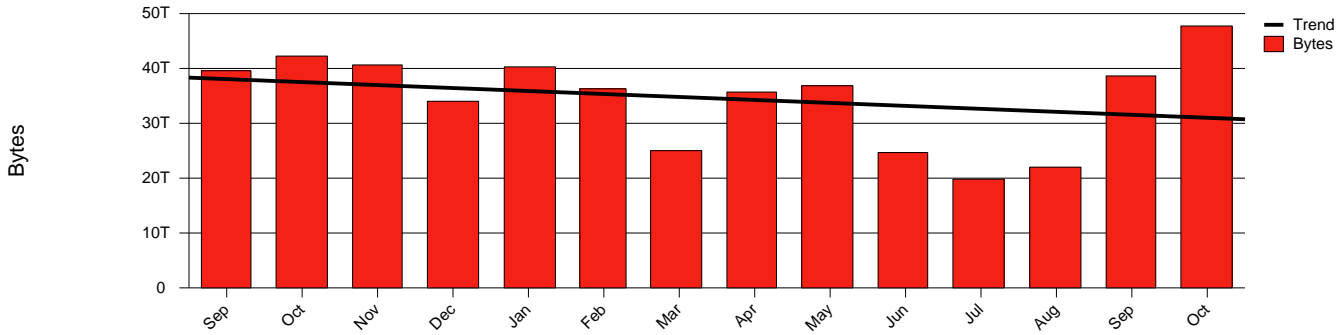

Monthly Health Report

Report for 2006/10/31, Subject: SUNET-A-KRISTIANSTAD-HKR

LAN/WAN

Total Network Volume by Month

Total Network Volume by Week

Total Network Volume by Day

Situations to Watch

Rank	Element Name	Variable	Threshold	Monthly Average		Days to (from) Threshold
			Value	Actual	Predicted	
1	hkr1-SRP(Out)	Volume (Bandwidth %)	80.000	4.131	2.293	Increasing
2	hkr2-SRP(In)	Volume (Bandwidth %)	80.000	0.004	0.020	Increasing
3	hkr1-SRP(In)	Errors (% Frames)	5.000	0.000	0.000	Increasing
4	hkr1-SRP(In)	Volume (Bandwidth %)	80.000	1.591	1.222	Decreasing
5	hkr2-SRP(Out)	Volume (Bandwidth %)	80.000	0.000	0.587	Decreasing