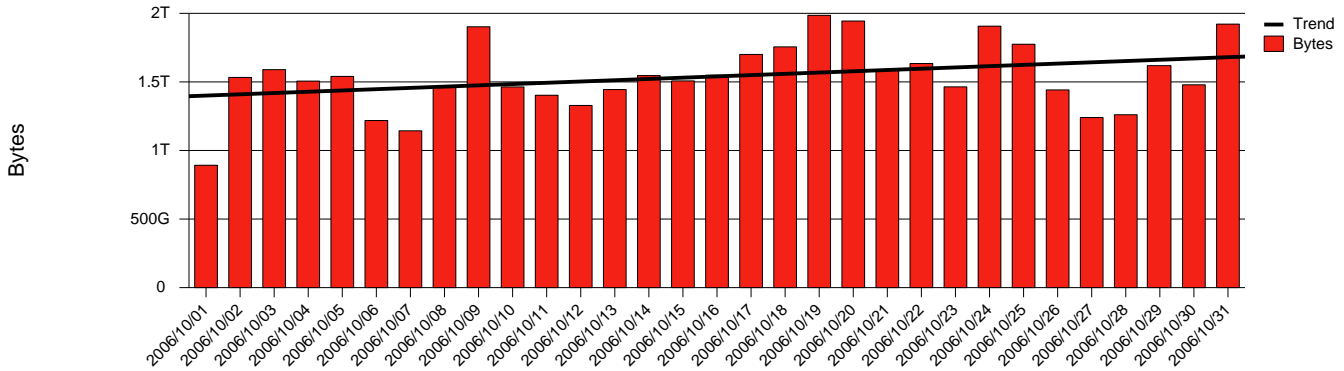

Monthly Health Report

Report for 2006/10/31, Subject: SUNET-A-KRISTIANSTAD-HKR

LAN/WAN

Total Network Volume by Month

Total Network Volume by Week

Total Network Volume by Day

Situations to Watch

Rank	Element Name	Variable	Threshold	Monthly Average		Days to (from) Threshold
			Value	Actual	Predicted	
1	hkr1-SRP(Out)	Volume (Bandwidth %)	80.000	4.131	2.293	Increasing
2	hkr2-SRP(In)	Volume (Bandwidth %)	80.000	0.004	0.020	Increasing
3	hkr1-SRP(In)	Errors (% Frames)	5.000	0.000	0.000	Increasing
4	hkr1-SRP(In)	Volume (Bandwidth %)	80.000	1.591	1.222	Decreasing
5	hkr2-SRP(Out)	Volume (Bandwidth %)	80.000	0.000	0.587	Decreasing