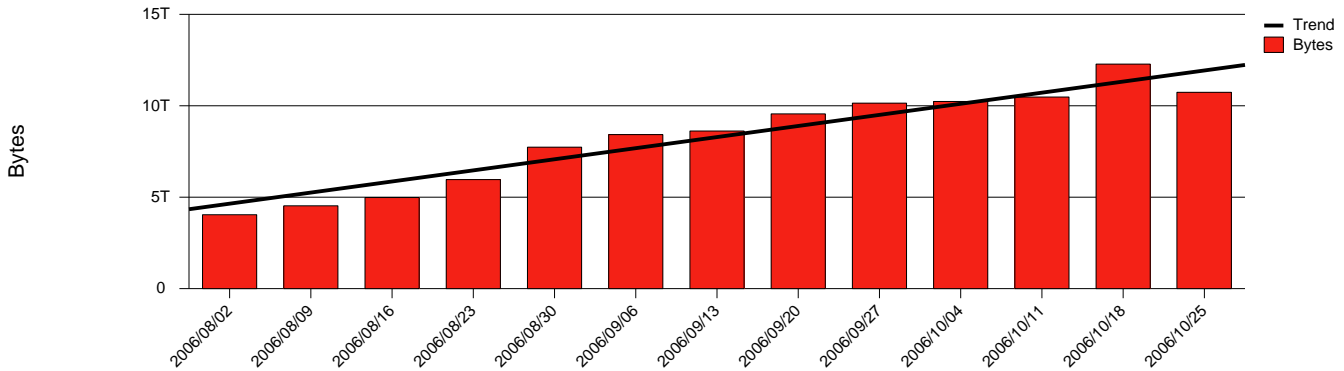

Monthly Health Report

Report for 2006/10/31, Subject: SUNET-A-KRISTIANSTAD-HKR

LAN/WAN

Total Network Volume by Month

Total Network Volume by Week

Total Network Volume by Day

Situations to Watch

Rank	Element Name	Variable	Threshold	Monthly Average		Days to (from) Threshold
			Value	Actual	Predicted	
1	hkr1-SRP(Out)	Volume (Bandwidth %)	80.000	4.131	2.293	Increasing
2	hkr2-SRP(In)	Volume (Bandwidth %)	80.000	0.004	0.020	Increasing
3	hkr1-SRP(In)	Errors (% Frames)	5.000	0.000	0.000	Increasing
4	hkr1-SRP(In)	Volume (Bandwidth %)	80.000	1.591	1.222	Decreasing
5	hkr2-SRP(Out)	Volume (Bandwidth %)	80.000	0.000	0.587	Decreasing