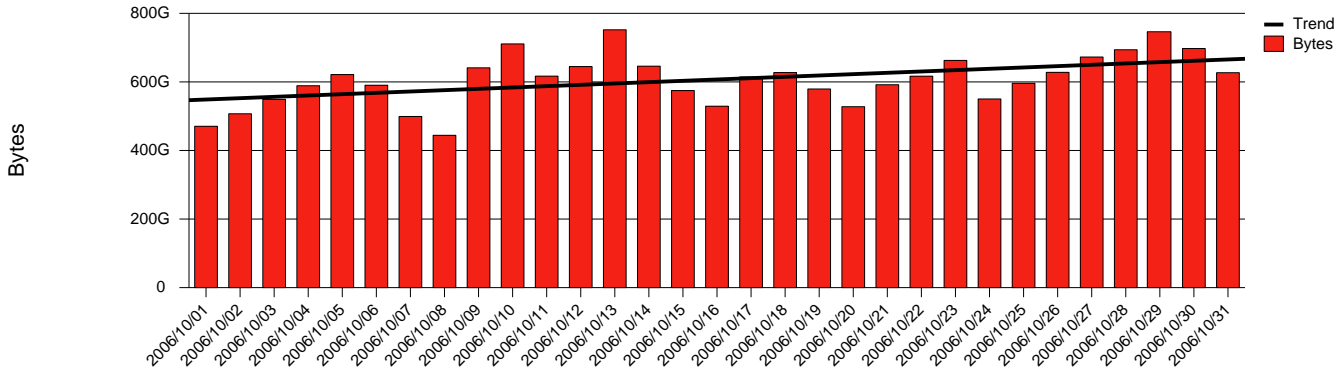

Monthly Health Report

Report for 2006/10/31, Subject: SUNET-A-KIRUNA-IRF

LAN/WAN

Total Network Volume by Month

Total Network Volume by Week

Total Network Volume by Day

Situations to Watch

Rank	Element Name	Variable	Threshold	Monthly Average		Days to (from) Threshold
			Value	Actual	Predicted	
1	irf1-SRP(In)	Errors (% Frames)	5.000	0.000	14.308	(305)
2	irf2-SRP(In)	Errors (% Frames)	5.000	0.000	0.099	Increasing
3	irf1-SRP(Out)	Volume (Bandwidth %)	80.000	1.840	1.671	Increasing
4	irf1-SRP(In)	Volume (Bandwidth %)	80.000	0.413	0.398	Increasing
5	irf2-SRP(In)	Volume (Bandwidth %)	80.000	0.004	0.005	Decreasing
6	irf2-SRP(Out)	Volume (Bandwidth %)	80.000	0.000	0.000	Decreasing