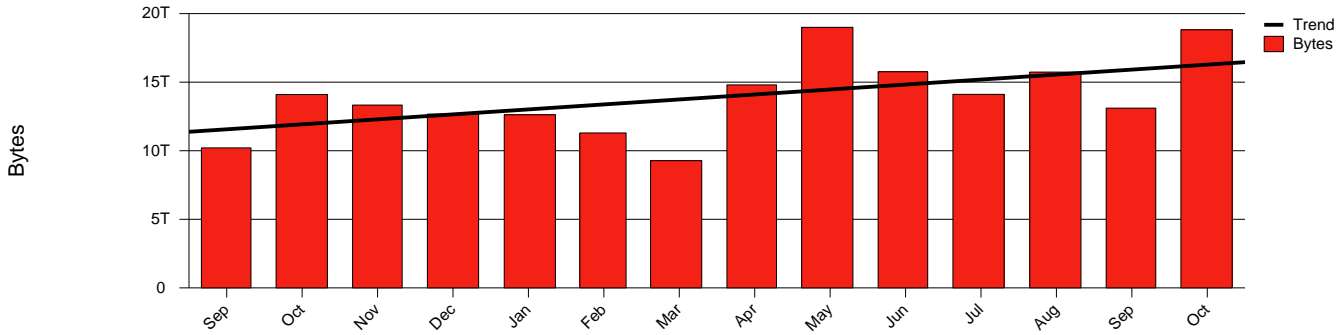

Monthly Health Report

Report for 2006/10/31, Subject: SUNET-A-KIRUNA-IRF

LAN/WAN

Total Network Volume by Month

Total Network Volume by Week

Total Network Volume by Day

Situations to Watch

Rank	Element Name	Variable	Threshold	Monthly Average		Days to (from) Threshold
			Value	Actual	Predicted	
1	irf1-SRP(In)	Errors (% Frames)	5.000	0.000	14.308	(305)
2	irf2-SRP(In)	Errors (% Frames)	5.000	0.000	0.099	Increasing
3	irf1-SRP(Out)	Volume (Bandwidth %)	80.000	1.840	1.671	Increasing
4	irf1-SRP(In)	Volume (Bandwidth %)	80.000	0.413	0.398	Increasing
5	irf2-SRP(In)	Volume (Bandwidth %)	80.000	0.004	0.005	Decreasing
6	irf2-SRP(Out)	Volume (Bandwidth %)	80.000	0.000	0.000	Decreasing