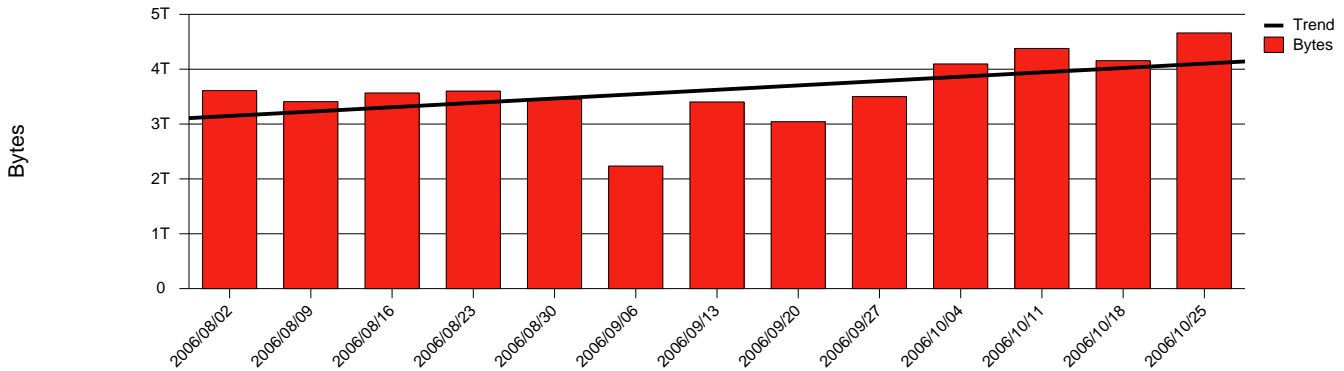

Monthly Health Report

Report for 2006/10/31, Subject: SUNET-A-KIRUNA-IRF

LAN/WAN

Total Network Volume by Month

Total Network Volume by Week

Total Network Volume by Day

Situations to Watch

Rank	Element Name	Variable	Threshold	Monthly Average		Days to (from) Threshold
			Value	Actual	Predicted	
1	irf1-SRP(In)	Errors (% Frames)	5.000	0.000	14.308	(305)
2	irf2-SRP(In)	Errors (% Frames)	5.000	0.000	0.099	Increasing
3	irf1-SRP(Out)	Volume (Bandwidth %)	80.000	1.840	1.671	Increasing
4	irf1-SRP(In)	Volume (Bandwidth %)	80.000	0.413	0.398	Increasing
5	irf2-SRP(In)	Volume (Bandwidth %)	80.000	0.004	0.005	Decreasing
6	irf2-SRP(Out)	Volume (Bandwidth %)	80.000	0.000	0.000	Decreasing