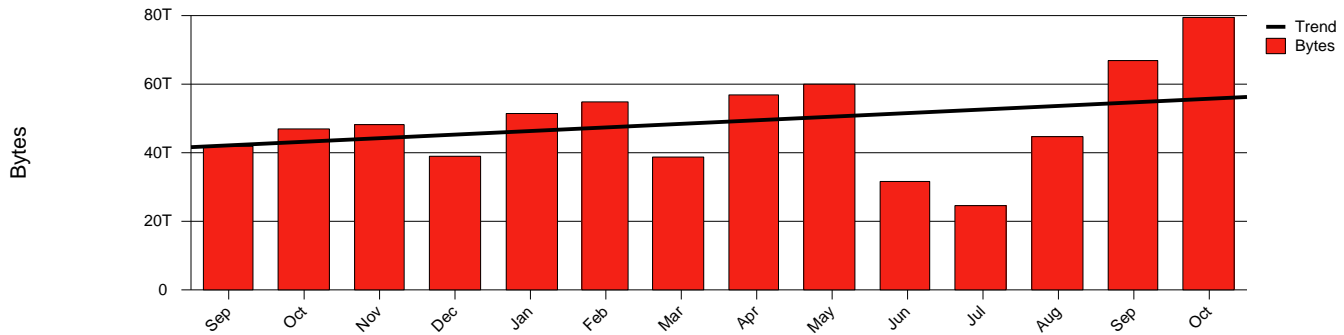

Monthly Health Report

Report for 2006/10/31, Subject: SUNET-A-KALMAR-HIK

LAN/WAN

Total Network Volume by Month

Total Network Volume by Week

Total Network Volume by Day

Situations to Watch

Rank	Element Name	Variable	Threshold	Monthly Average		Days to (from) Threshold
			Value	Actual	Predicted	
1	hik1-SRP(Out)	Volume (Bandwidth %)	80.000	5.824	4.375	Increasing
2	hik1-SRP(In)	Volume (Bandwidth %)	80.000	3.217	2.471	Increasing
3	hik2-SRP(Out)	Volume (Bandwidth %)	80.000	0.483	0.345	Increasing
4	hik2-SRP(In)	Volume (Bandwidth %)	80.000	0.005	0.005	Increasing
5	hik1-SRP(In)	Errors (% Frames)	5.000	0.000	0.000	Decreasing