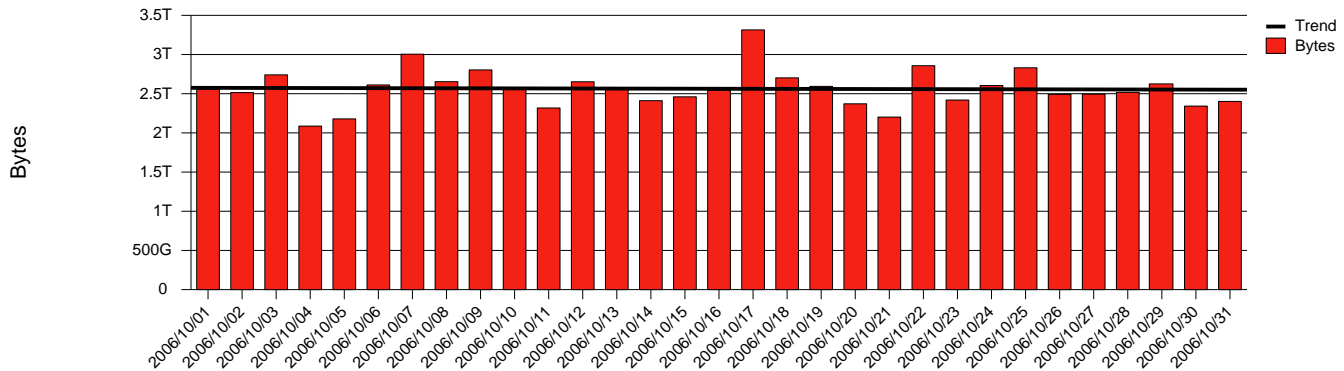

Monthly Health Report

Report for 2006/10/31, Subject: SUNET-A-KALMAR-HIK

LAN/WAN

Total Network Volume by Month

Total Network Volume by Week

Total Network Volume by Day

Situations to Watch

Rank	Element Name	Variable	Threshold	Monthly Average		Days to (from) Threshold
			Value	Actual	Predicted	
1	hik1-SRP(Out)	Volume (Bandwidth %)	80.000	5.824	4.375	Increasing
2	hik1-SRP(In)	Volume (Bandwidth %)	80.000	3.217	2.471	Increasing
3	hik2-SRP(Out)	Volume (Bandwidth %)	80.000	0.483	0.345	Increasing
4	hik2-SRP(In)	Volume (Bandwidth %)	80.000	0.005	0.005	Increasing
5	hik1-SRP(In)	Errors (% Frames)	5.000	0.000	0.000	Decreasing