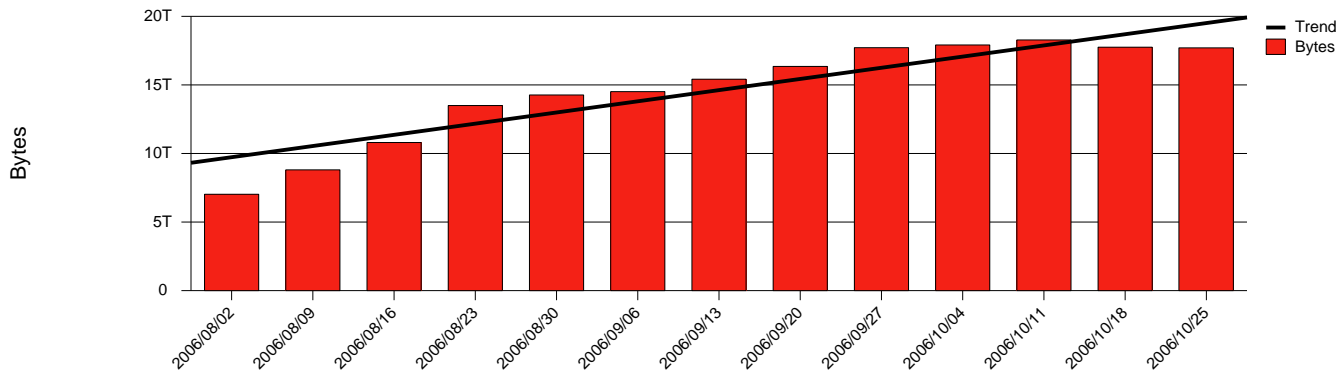

Monthly Health Report

Report for 2006/10/31, Subject: SUNET-A-KALMAR-HIK

LAN/WAN

Total Network Volume by Month

Total Network Volume by Week

Total Network Volume by Day

Situations to Watch

Rank	Element Name	Variable	Threshold	Monthly Average		Days to (from) Threshold
			Value	Actual	Predicted	
1	hik1-SRP(Out)	Volume (Bandwidth %)	80.000	5.824	4.375	Increasing
2	hik1-SRP(In)	Volume (Bandwidth %)	80.000	3.217	2.471	Increasing
3	hik2-SRP(Out)	Volume (Bandwidth %)	80.000	0.483	0.345	Increasing
4	hik2-SRP(In)	Volume (Bandwidth %)	80.000	0.005	0.005	Increasing
5	hik1-SRP(In)	Errors (% Frames)	5.000	0.000	0.000	Decreasing