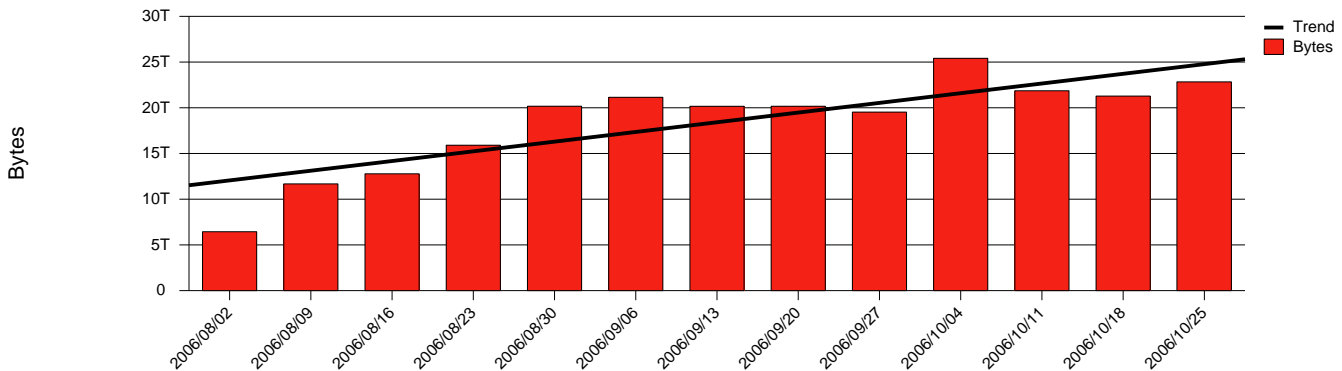

Monthly Health Report

Report for 2006/10/31, Subject: SUNET-A-JONKOPING-HJ

LAN/WAN

Total Network Volume by Month

Total Network Volume by Week

Total Network Volume by Day

Situations to Watch

Rank	Element Name	Variable	Threshold	Monthly Average		Days to (from) Threshold
			Value	Actual	Predicted	
1	hj1-SRP(Out)	Volume (Bandwidth %)	80.000	7.885	5.590	Increasing
2	hj1-SRP(In)	Volume (Bandwidth %)	80.000	3.954	2.721	Increasing
3	hj2-SRP(In)	Errors (% Frames)	5.000	0.000	0.001	Increasing
4	hj2-SRP(In)	Volume (Bandwidth %)	80.000	0.171	0.044	Decreasing
5	hj2-SRP(Out)	Volume (Bandwidth %)	80.000	0.000	0.002	Decreasing