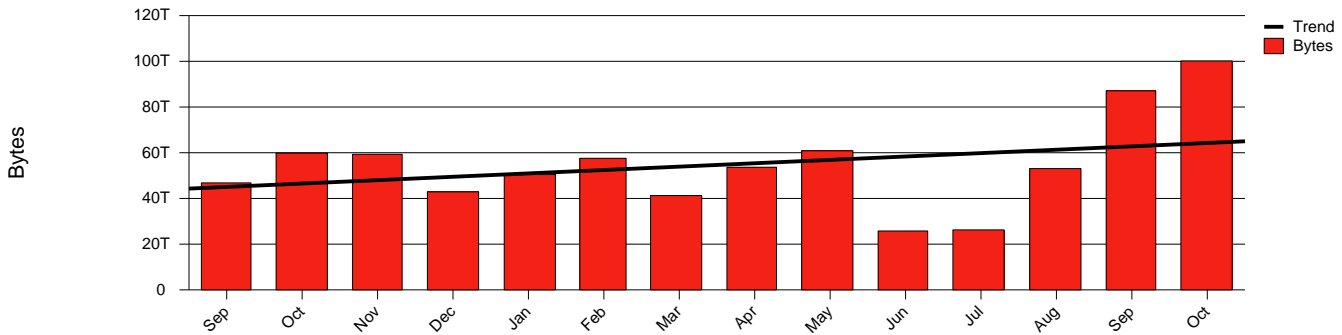

Monthly Health Report

Report for 2006/10/31, Subject: SUNET-A-JONKOPING-HJ

LAN/WAN

Total Network Volume by Month

Total Network Volume by Week

Total Network Volume by Day

Situations to Watch

Rank	Element Name	Variable	Threshold	Monthly Average		Days to (from) Threshold
			Value	Actual	Predicted	
1	hj1-SRP(Out)	Volume (Bandwidth %)	80.000	7.885	5.590	Increasing
2	hj1-SRP(In)	Volume (Bandwidth %)	80.000	3.954	2.721	Increasing
3	hj2-SRP(In)	Errors (% Frames)	5.000	0.000	0.001	Increasing
4	hj2-SRP(In)	Volume (Bandwidth %)	80.000	0.171	0.044	Decreasing
5	hj2-SRP(Out)	Volume (Bandwidth %)	80.000	0.000	0.002	Decreasing