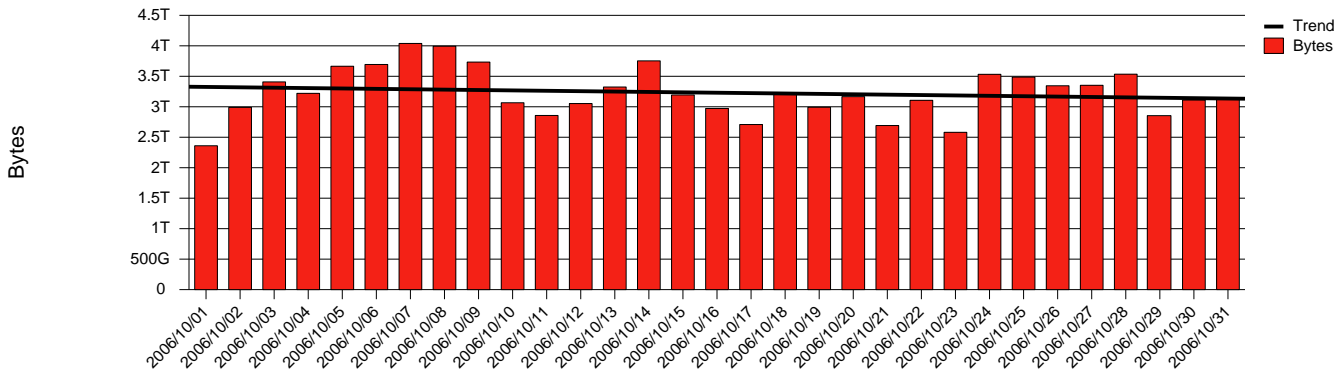

Monthly Health Report

Report for 2006/10/31, Subject: SUNET-A-JONKOPING-HJ

LAN/WAN

Total Network Volume by Month

Total Network Volume by Week

Total Network Volume by Day

Situations to Watch

Rank	Element Name	Variable	Threshold	Monthly Average		Days to (from) Threshold
			Value	Actual	Predicted	
1	hj1-SRP(Out)	Volume (Bandwidth %)	80.000	7.885	5.590	Increasing
2	hj1-SRP(In)	Volume (Bandwidth %)	80.000	3.954	2.721	Increasing
3	hj2-SRP(In)	Errors (% Frames)	5.000	0.000	0.001	Increasing
4	hj2-SRP(In)	Volume (Bandwidth %)	80.000	0.171	0.044	Decreasing
5	hj2-SRP(Out)	Volume (Bandwidth %)	80.000	0.000	0.002	Decreasing