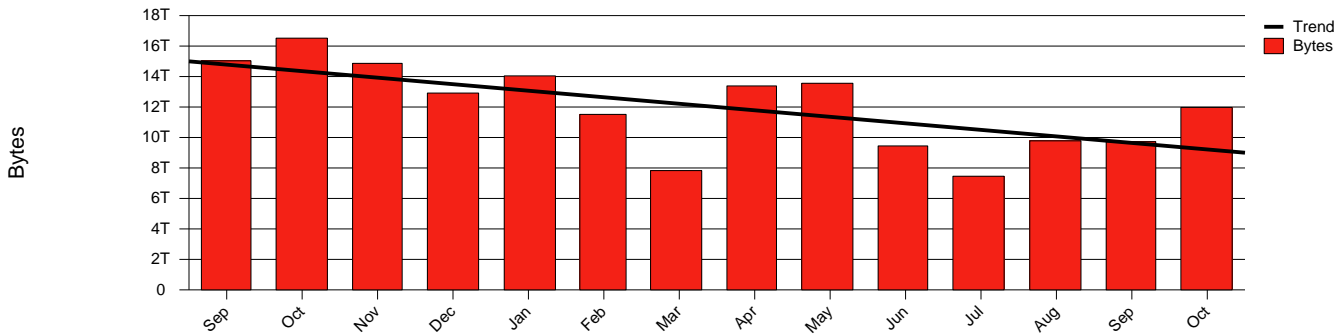

Monthly Health Report

Report for 2006/10/31, Subject: SUNET-A-GBG-GU

LAN/WAN

Total Network Volume by Month

Total Network Volume by Week

Total Network Volume by Day

Situations to Watch

Rank	Element Name	Variable	Threshold	Monthly Average		Days to (from)
			Value	Actual	Predicted	Threshold
1	gu2-SRP(In)	Volume (Bandwidth %)	80.000	0.004	0.004	Increasing
2	gu1-SRP(In)	Errors (% Frames)	5.000	0.000	0.000	Increasing
3	gu2-SRP(Out)	Volume (Bandwidth %)	80.000	0.000	0.000	Increasing
4	gu1-SRP(In)	Volume (Bandwidth %)	80.000	0.826	0.671	Decreasing
5	gu1-SRP(Out)	Volume (Bandwidth %)	80.000	0.605	0.507	Decreasing
6	gu2-SRP(In)	Errors (% Frames)	5.000	0.000	0.000	Decreasing