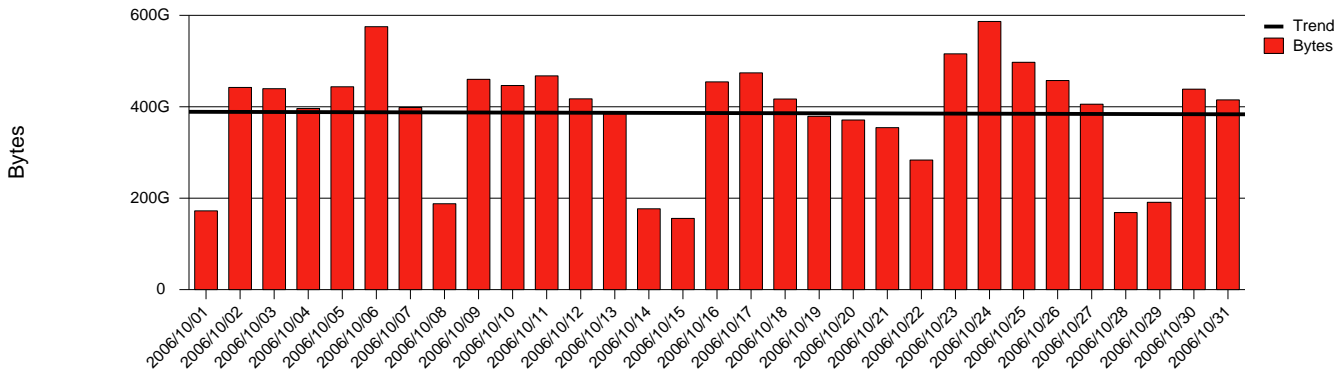

Monthly Health Report

Report for 2006/10/31, Subject: SUNET-A-GBG-GU

LAN/WAN

Total Network Volume by Month

Total Network Volume by Week

Total Network Volume by Day

Situations to Watch

Rank	Element Name	Variable	Threshold	Monthly Average		Days to (from)
			Value	Actual	Predicted	Threshold
1	gu2-SRP(In)	Volume (Bandwidth %)	80.000	0.004	0.004	Increasing
2	gu1-SRP(In)	Errors (% Frames)	5.000	0.000	0.000	Increasing
3	gu2-SRP(Out)	Volume (Bandwidth %)	80.000	0.000	0.000	Increasing
4	gu1-SRP(In)	Volume (Bandwidth %)	80.000	0.826	0.671	Decreasing
5	gu1-SRP(Out)	Volume (Bandwidth %)	80.000	0.605	0.507	Decreasing
6	gu2-SRP(In)	Errors (% Frames)	5.000	0.000	0.000	Decreasing