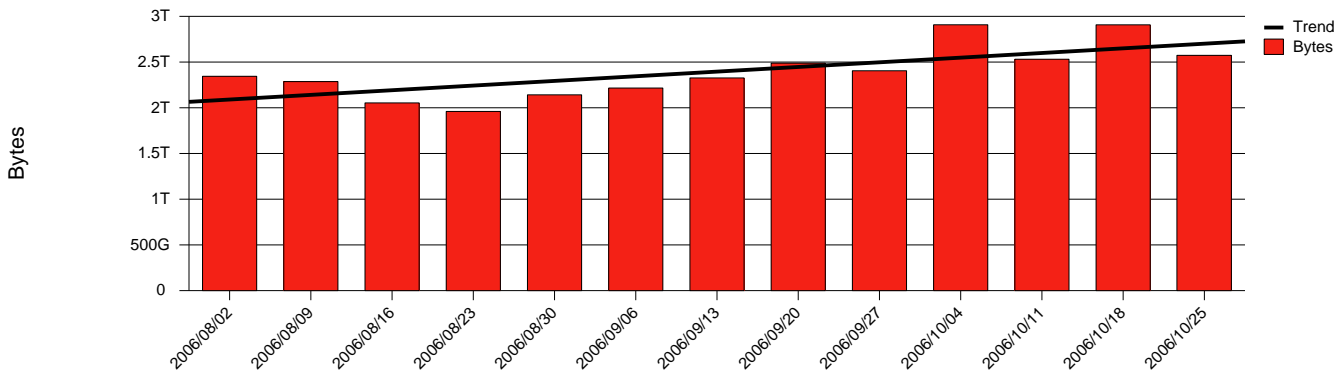

Monthly Health Report

Report for 2006/10/31, Subject: SUNET-A-GBG-GU

LAN/WAN

Total Network Volume by Month

Total Network Volume by Week

Total Network Volume by Day

Situations to Watch

Rank	Element Name	Variable	Threshold	Monthly Average		Days to (from)
			Value	Actual	Predicted	Threshold
1	gu2-SRP(In)	Volume (Bandwidth %)	80.000	0.004	0.004	Increasing
2	gu1-SRP(In)	Errors (% Frames)	5.000	0.000	0.000	Increasing
3	gu2-SRP(Out)	Volume (Bandwidth %)	80.000	0.000	0.000	Increasing
4	gu1-SRP(In)	Volume (Bandwidth %)	80.000	0.826	0.671	Decreasing
5	gu1-SRP(Out)	Volume (Bandwidth %)	80.000	0.605	0.507	Decreasing
6	gu2-SRP(In)	Errors (% Frames)	5.000	0.000	0.000	Decreasing