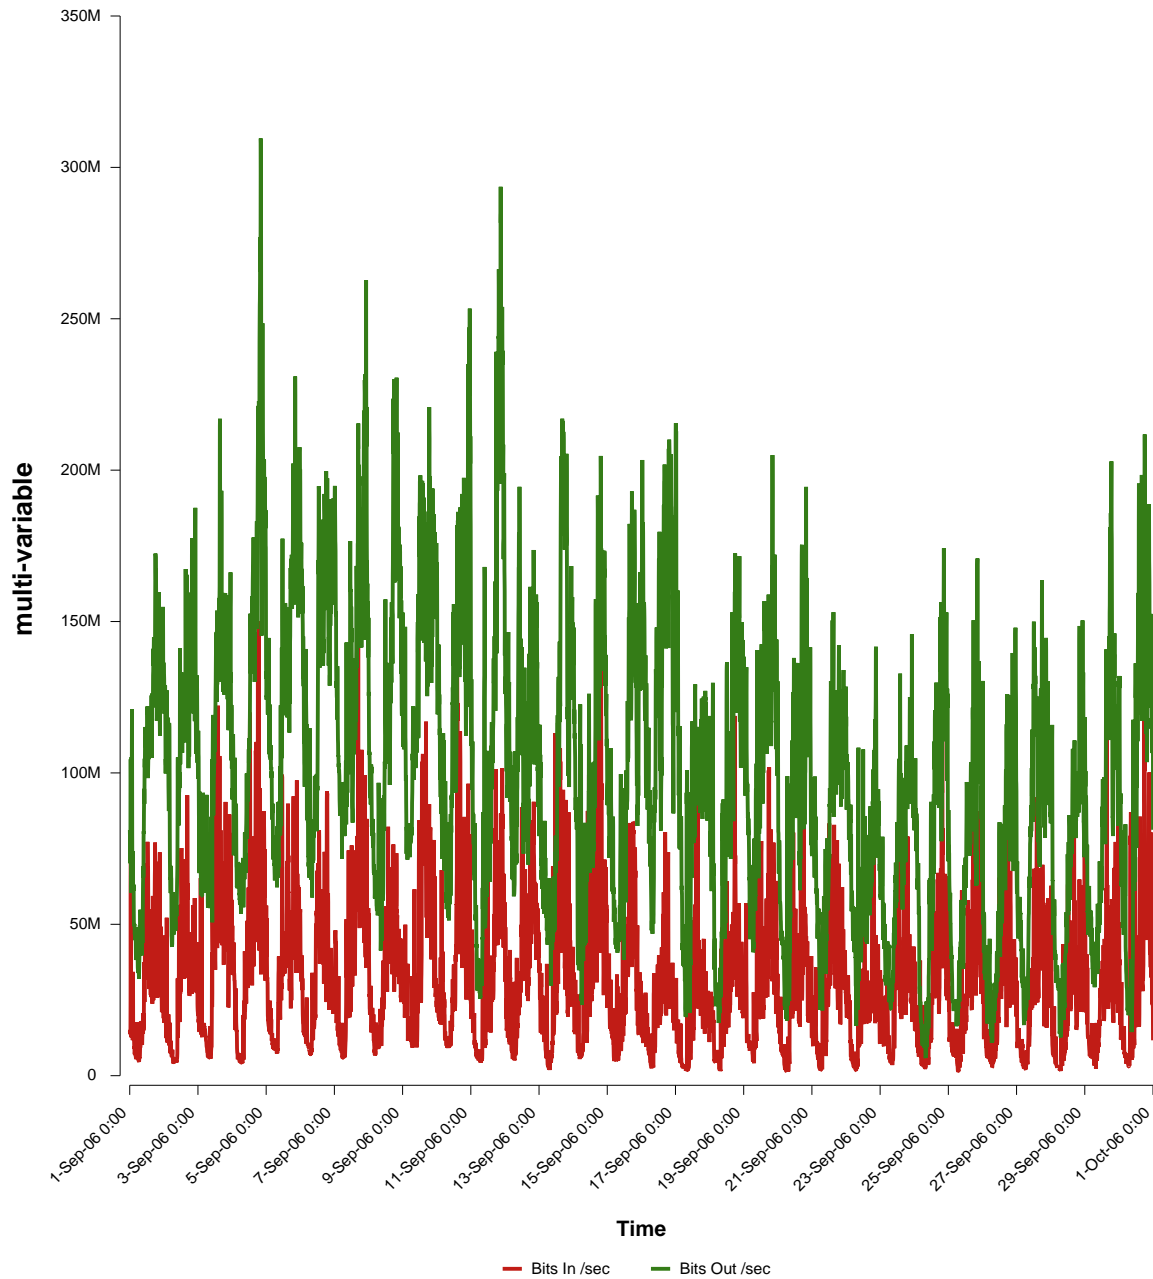

eHealth Trend Report

Divide by Time

SUNET-A-VISBY-HGO

Auto Range: Last Month
From: 2006/09/01 00:00
To: 2006/09/30 23:59

Created: 2006/10/02 07:45:40