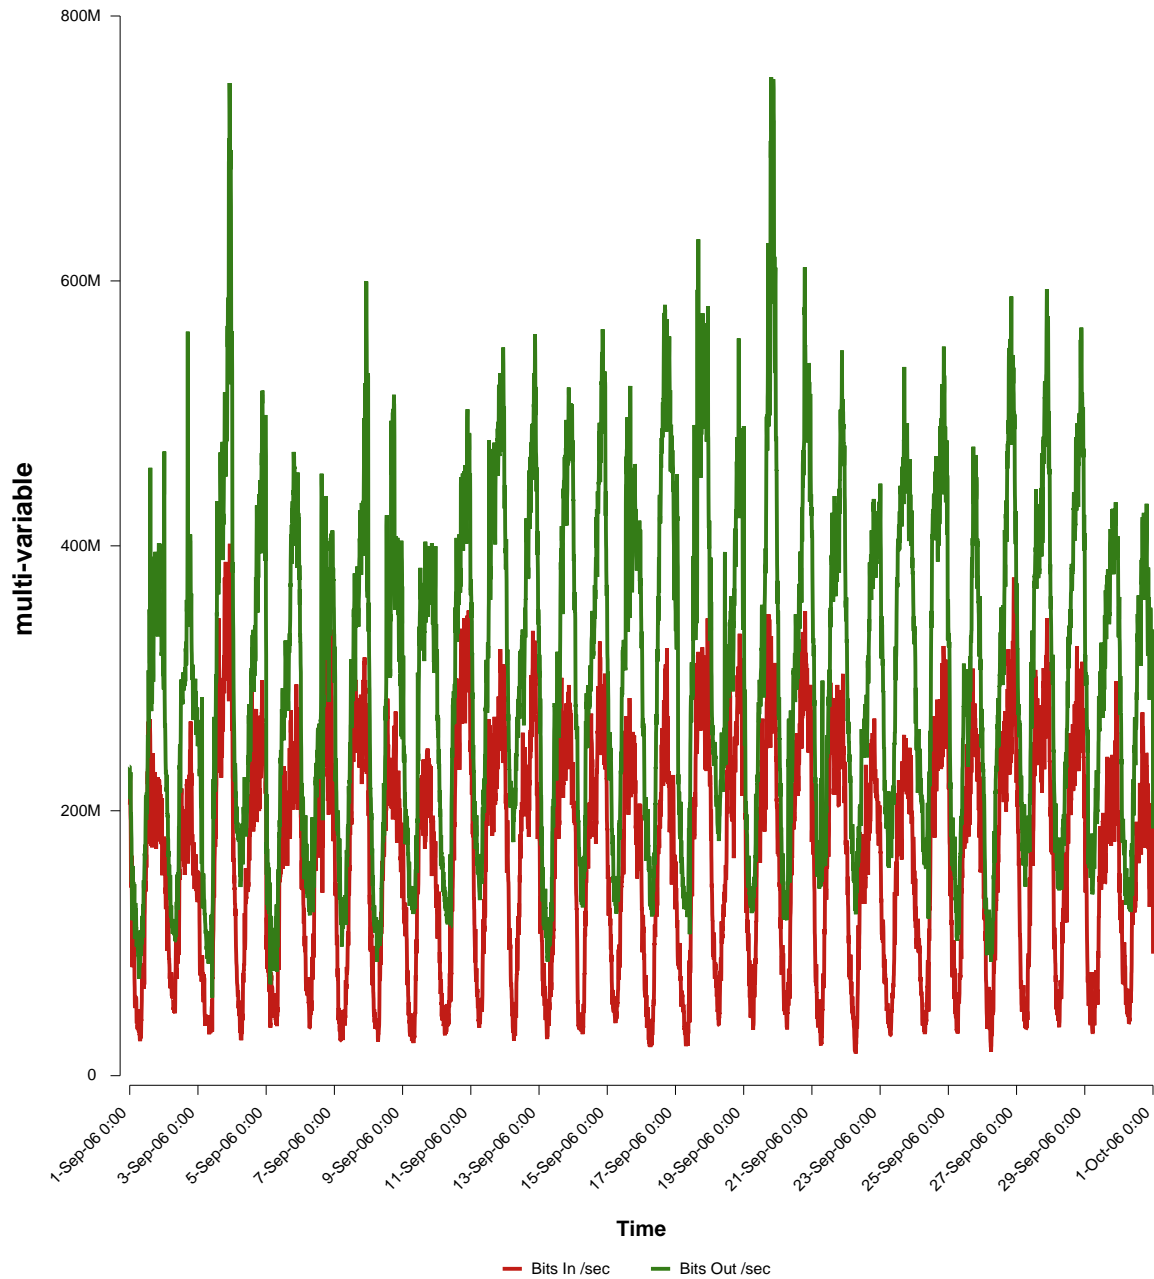

eHealth Trend Report

Divide by Time

SUNET-A-VAXJO-VXU

Auto Range: Last Month
From: 2006/09/01 00:00
To: 2006/09/30 23:59

Created: 2006/10/02 07:30:40