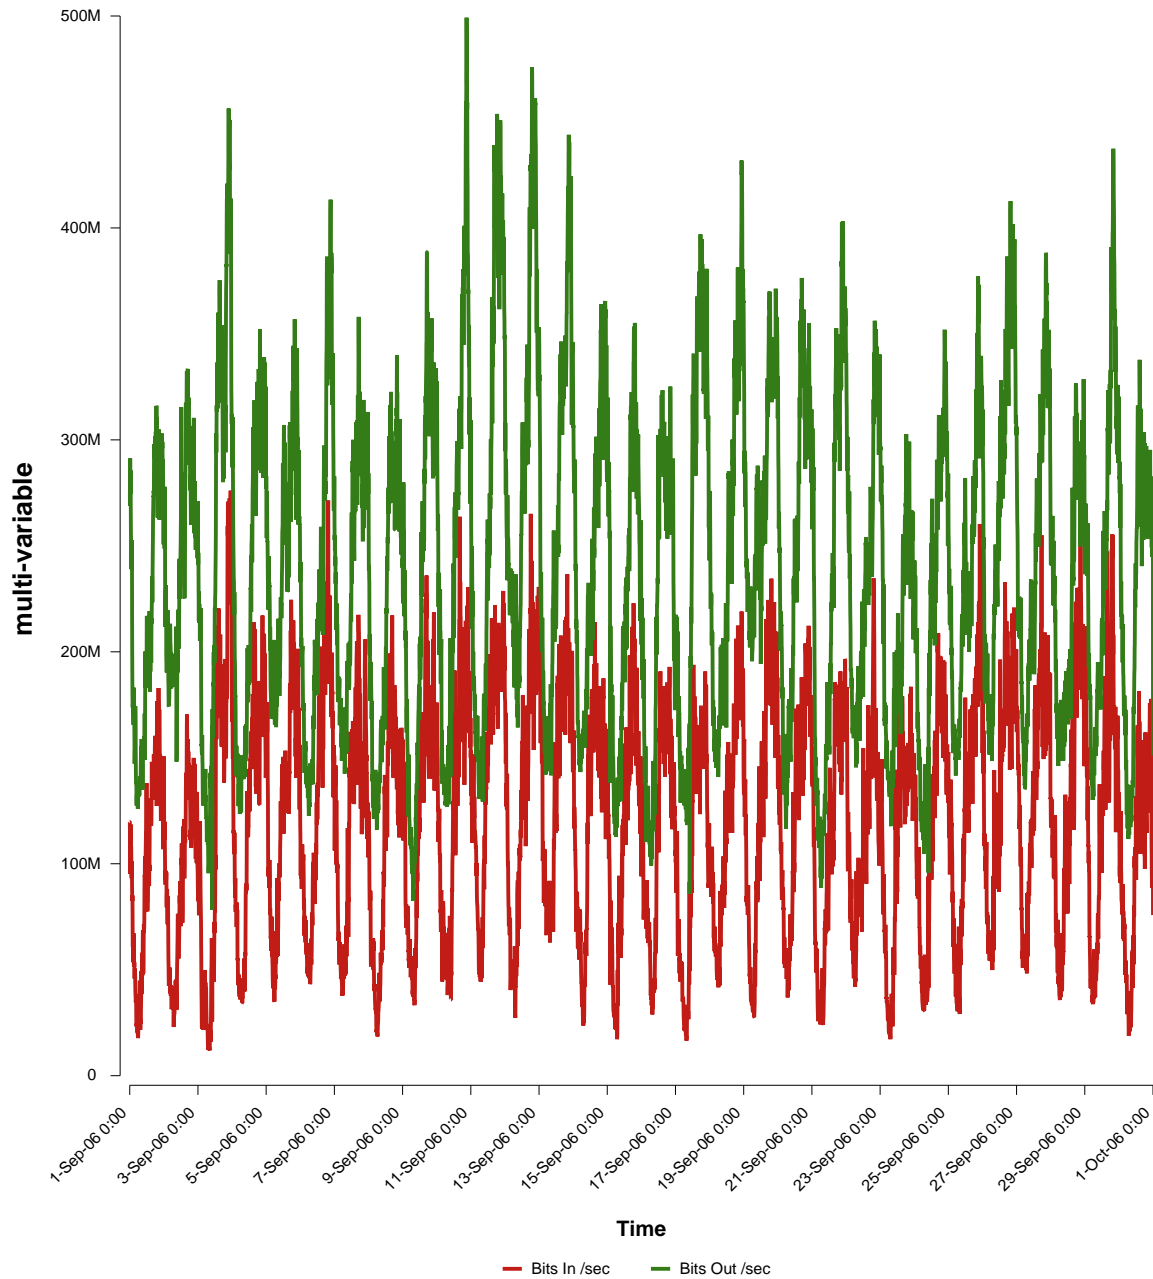

eHealth Trend Report

Divide by Time

SUNET-A-VASTERAS-MDH

Auto Range: Last Month
From: 2006/09/01 00:00
To: 2006/09/30 23:59

Created: 2006/10/02 07:21:14