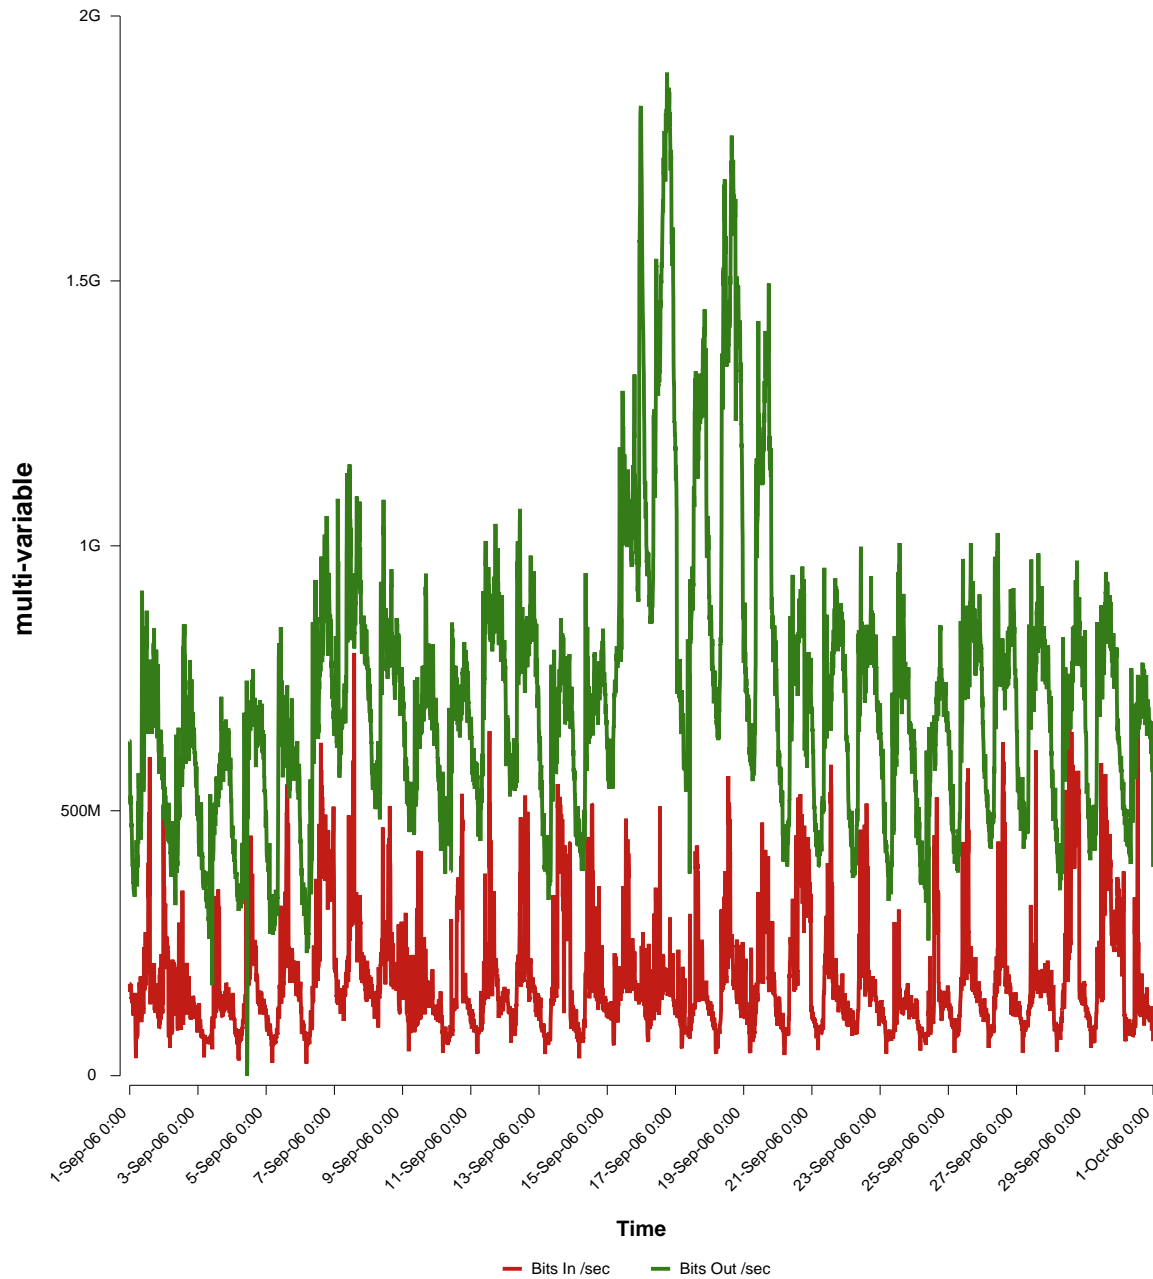

# eHealth Trend Report

Divide by Time

## SUNET-A-UMEA-UMU

Auto Range: Last Month  
From: 2006/09/01 00:00  
To: 2006/09/30 23:59

Created: 2006/10/02 06:50:40