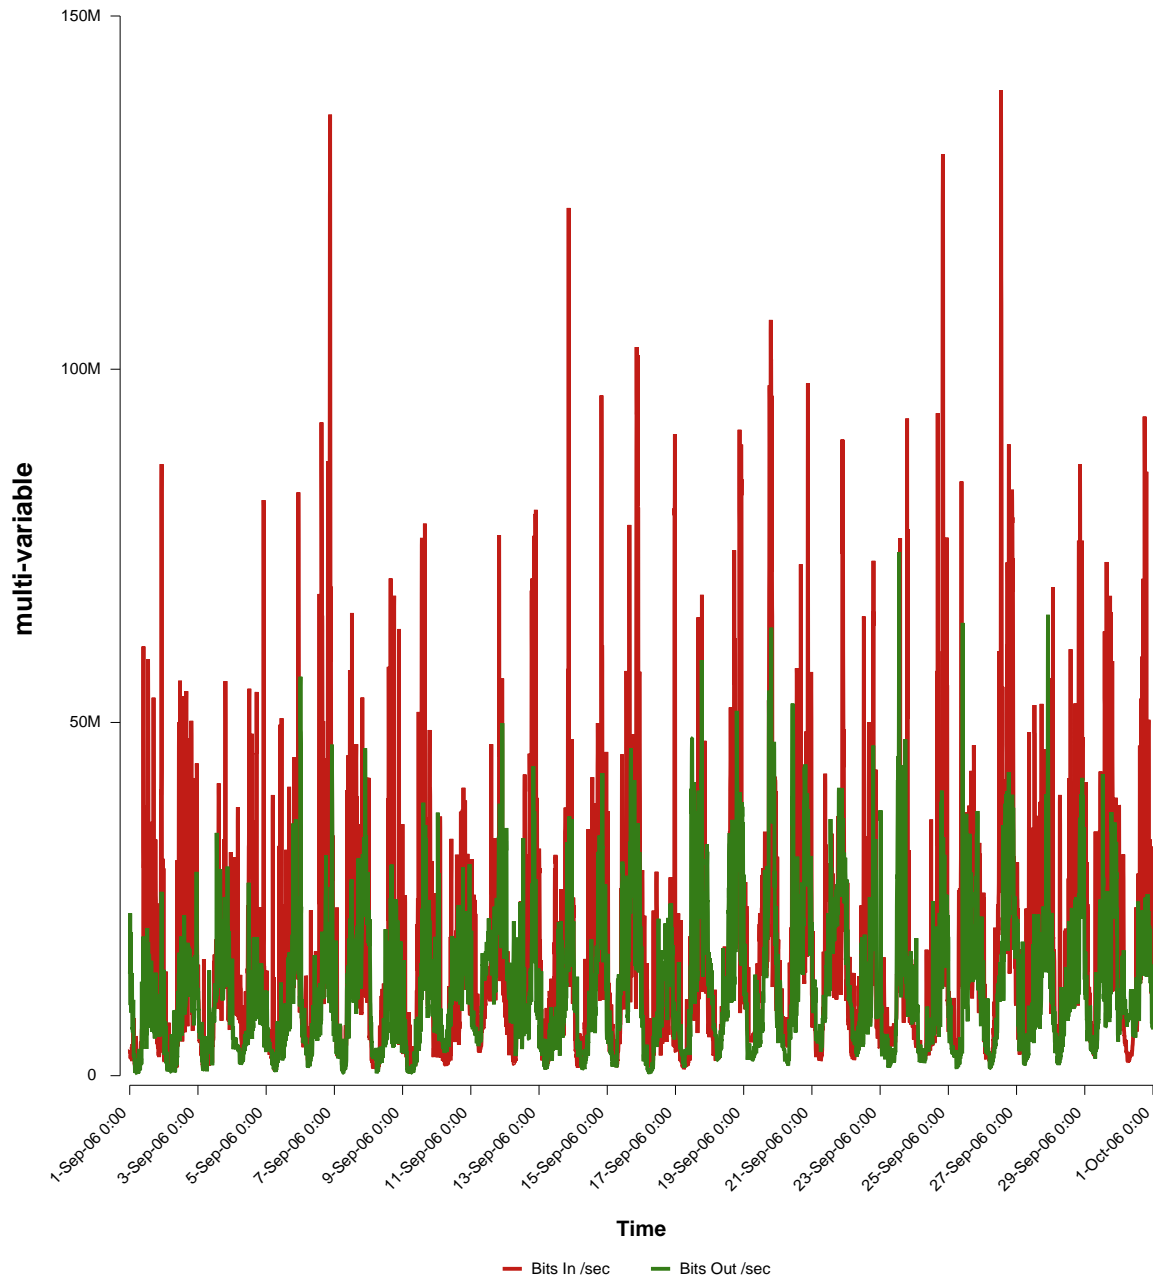

eHealth Trend Report

Divide by Time

SUNET-A-TROLLHATTAN-HTU

Auto Range: Last Month
From: 2006/09/01 00:00
To: 2006/09/30 23:59

Created: 2006/10/02 06:40:40