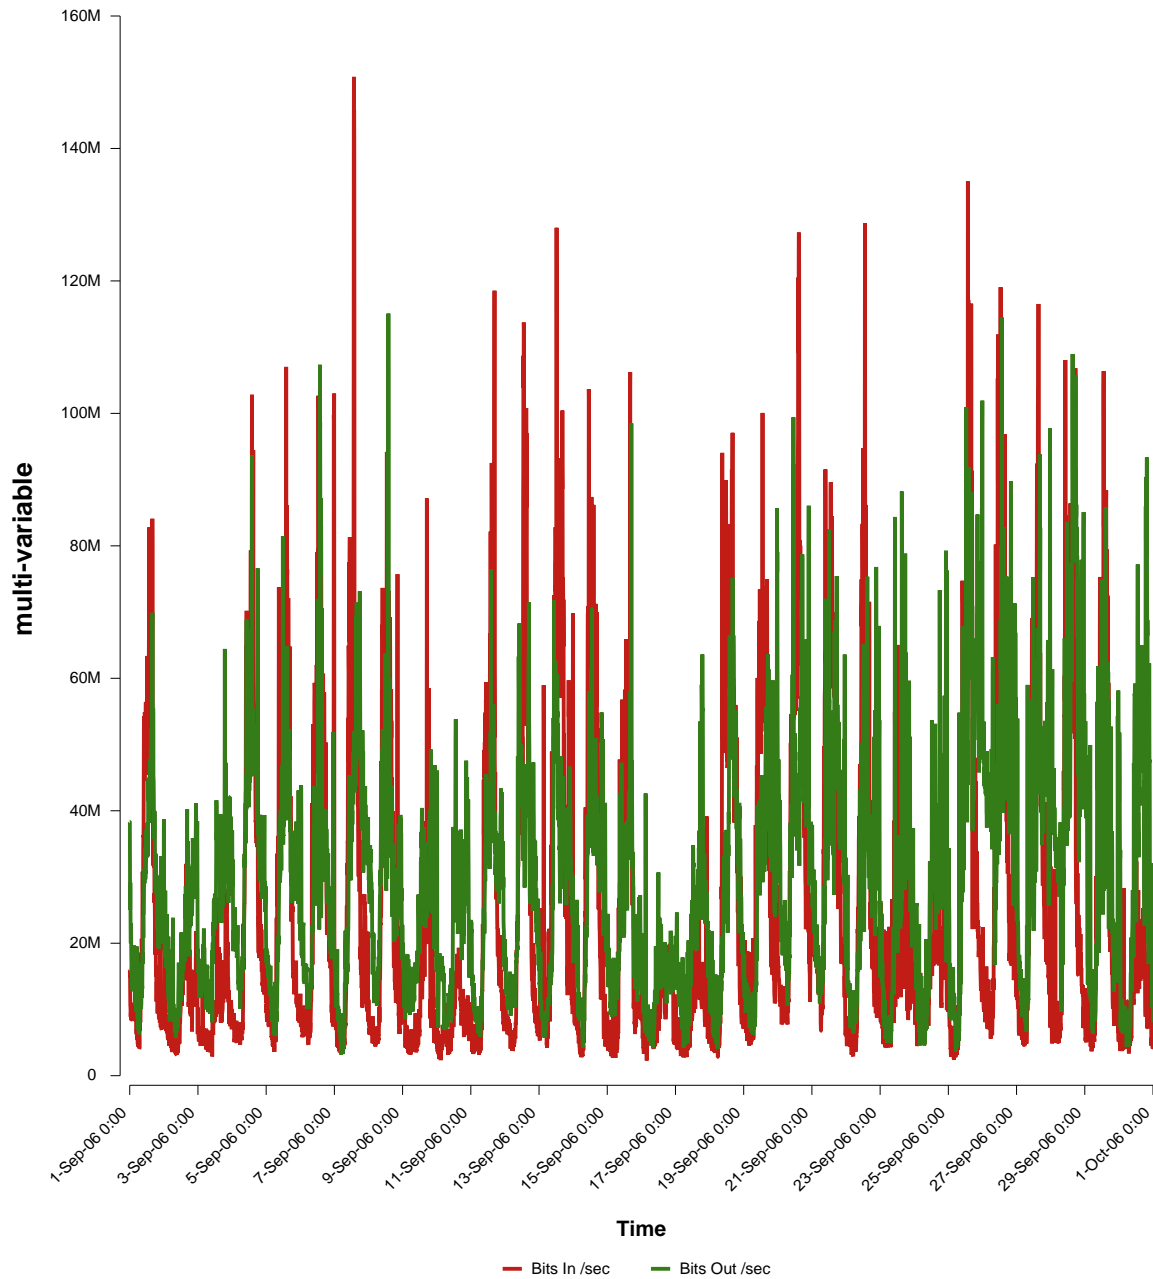

eHealth Trend Report

Divide by Time

SUNET-A-STHLM-SU

Auto Range: Last Month
From: 2006/09/01 00:00
To: 2006/09/30 23:59

Created: 2006/10/02 06:21:15