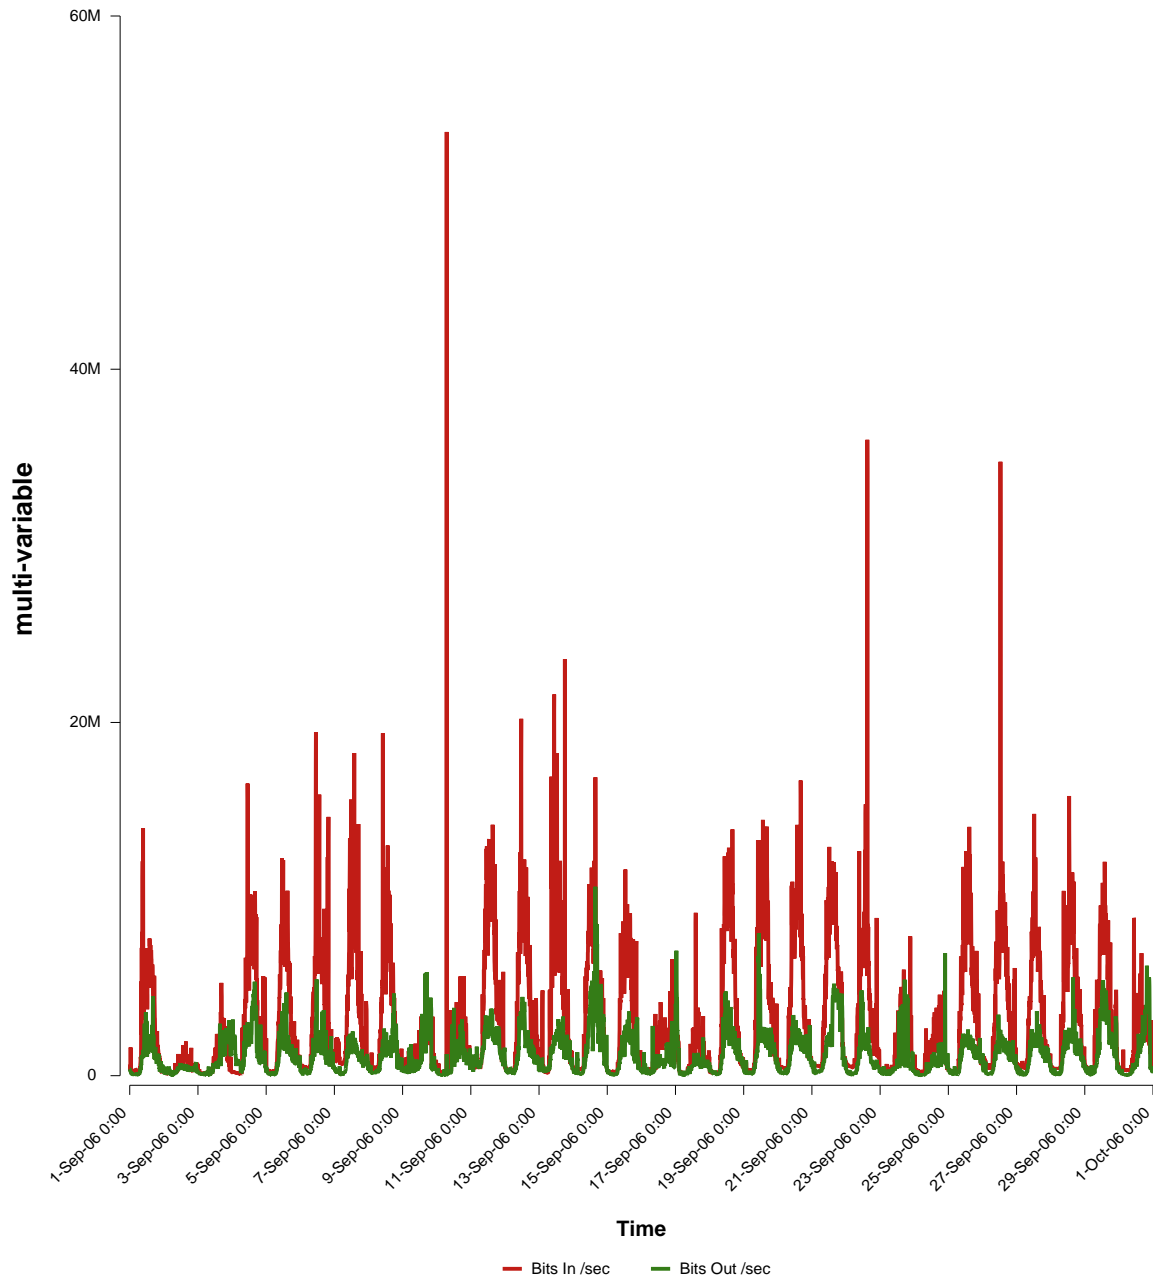

eHealth Trend Report

Divide by Time

SUNET-A-STHLM-SH

Auto Range: Last Month
From: 2006/09/01 00:00
To: 2006/09/30 23:59

Created: 2006/10/02 06:10:40