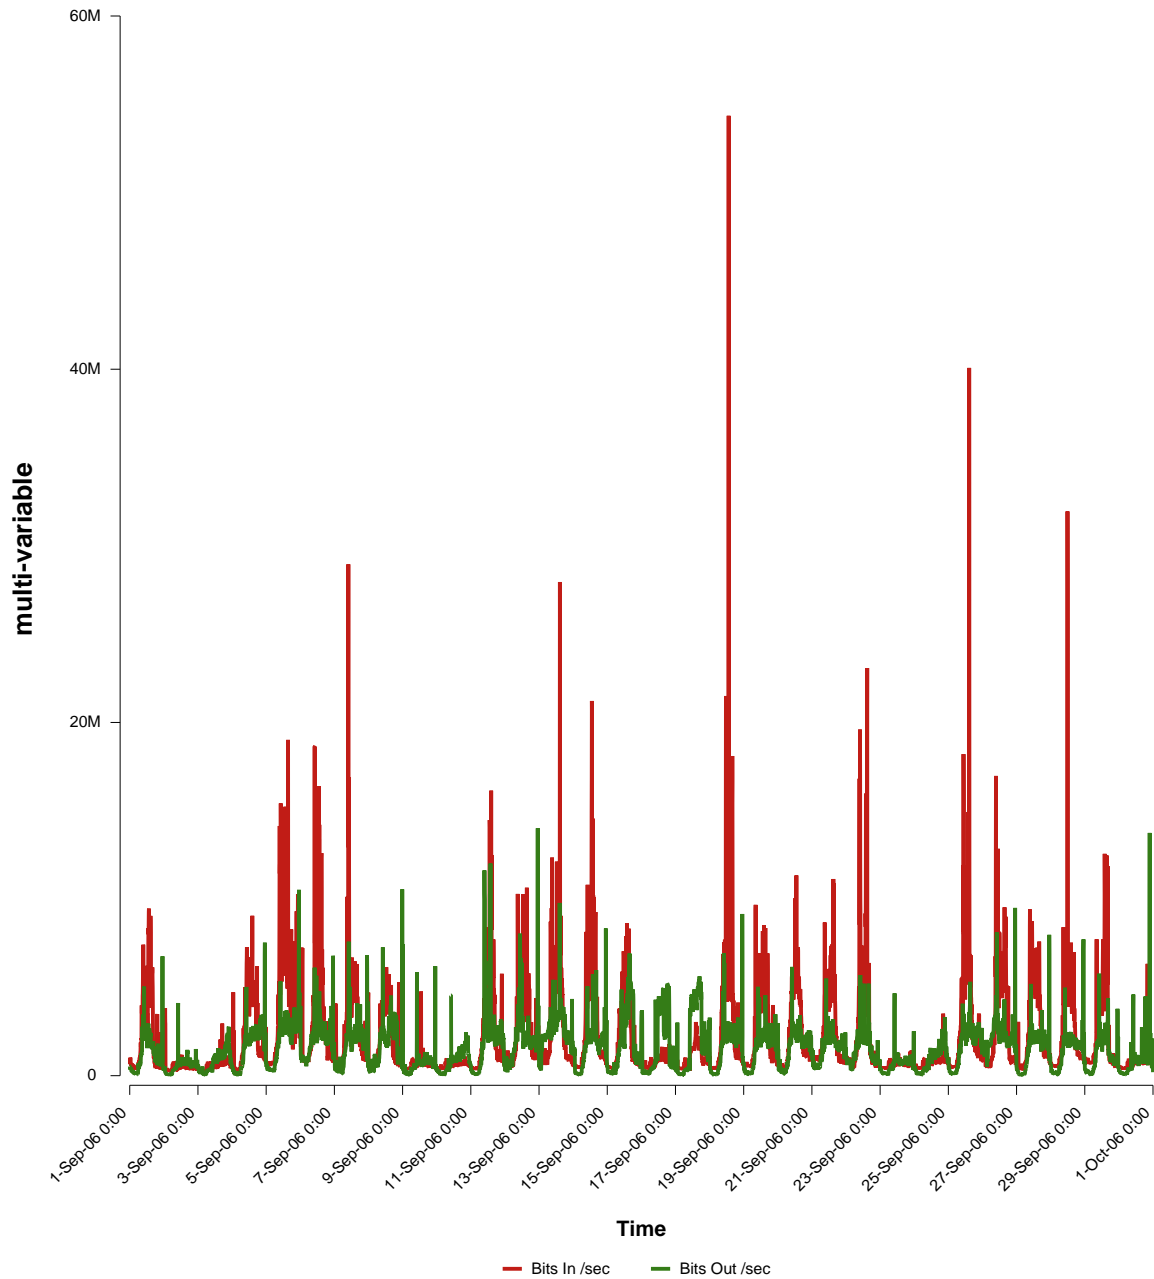

eHealth Trend Report

Divide by Time

SUNET-A-STHLM-LHS

Auto Range: Last Month
From: 2006/09/01 00:00
To: 2006/09/30 23:59

Created: 2006/10/02 06:03:25