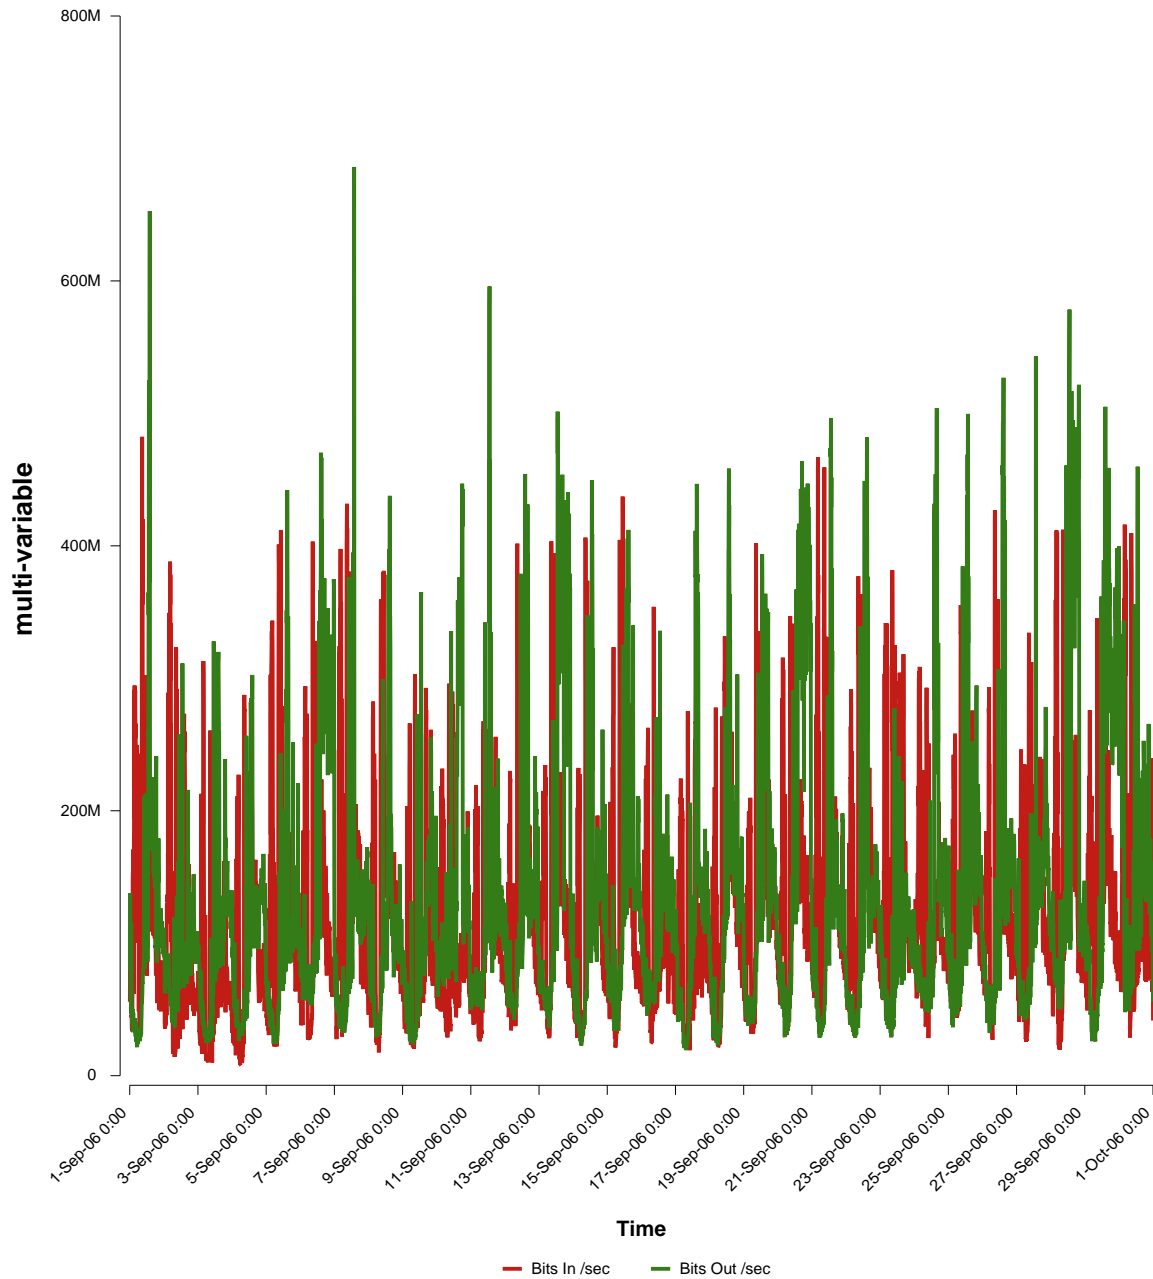

# eHealth Trend Report

Divide by Time

## SUNET-A-STHLM-KTH

Auto Range: Last Month  
From: 2006/09/01 00:00  
To: 2006/09/30 23:59

Created: 2006/10/02 05:50:39