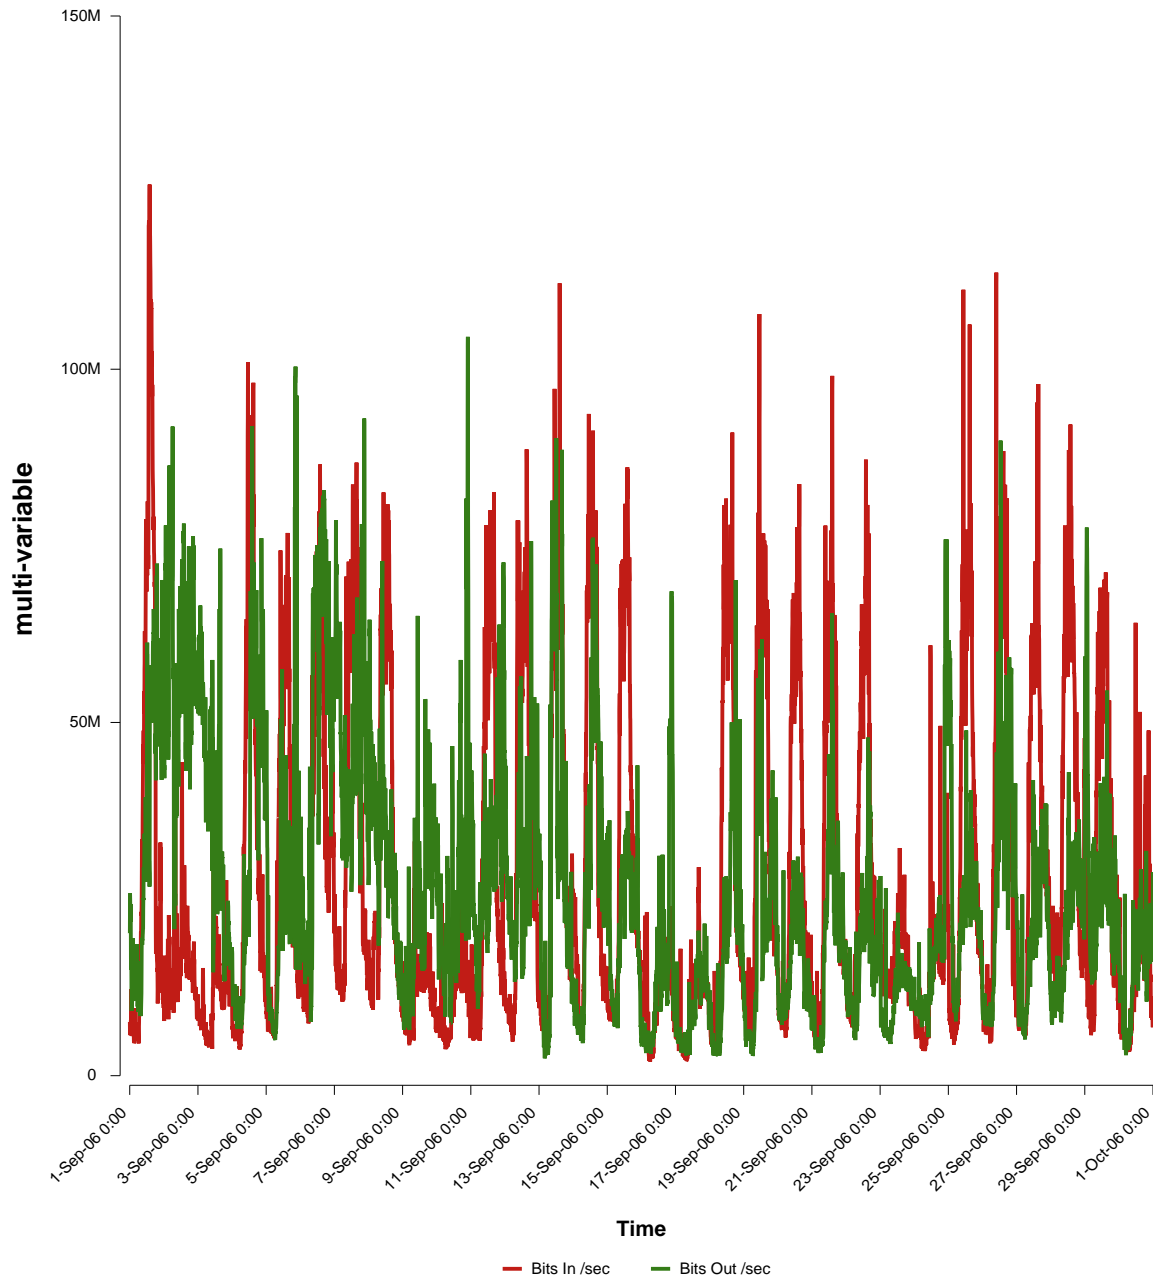

eHealth Trend Report

Divide by Time

SUNET-A-STHLM-KI

Auto Range: Last Month
From: 2006/09/01 00:00
To: 2006/09/30 23:59

Created: 2006/10/02 05:40:41