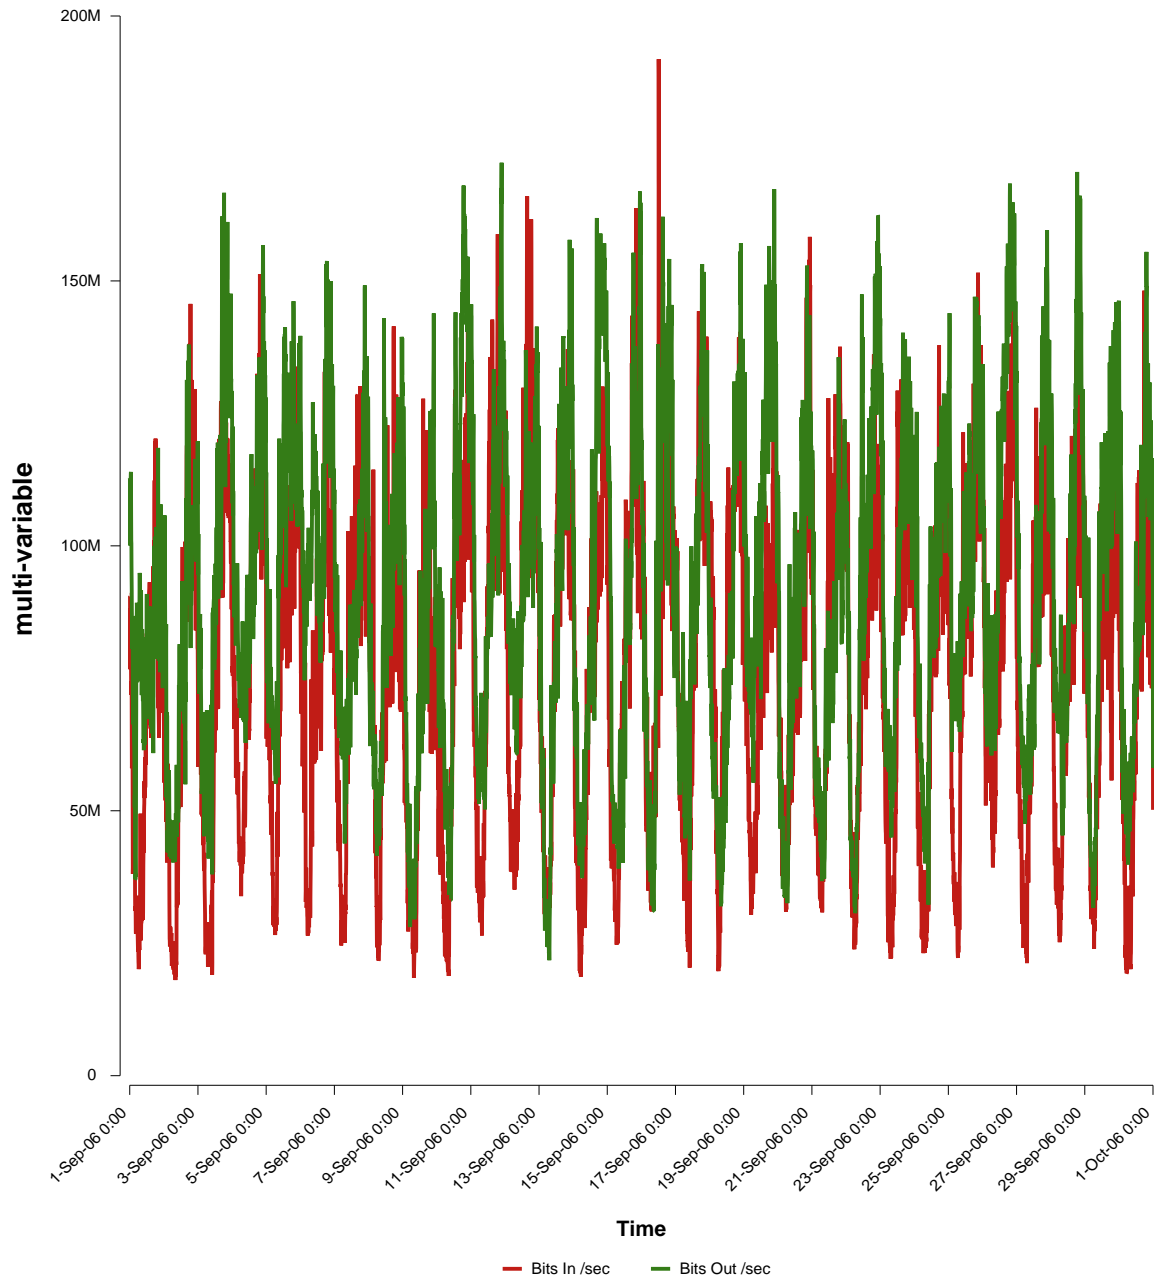

# eHealth Trend Report

Divide by Time

## SUNET-A-RONNEBY-BTH

Auto Range: Last Month  
From: 2006/09/01 00:00  
To: 2006/09/30 23:59

Created: 2006/10/02 05:10:41