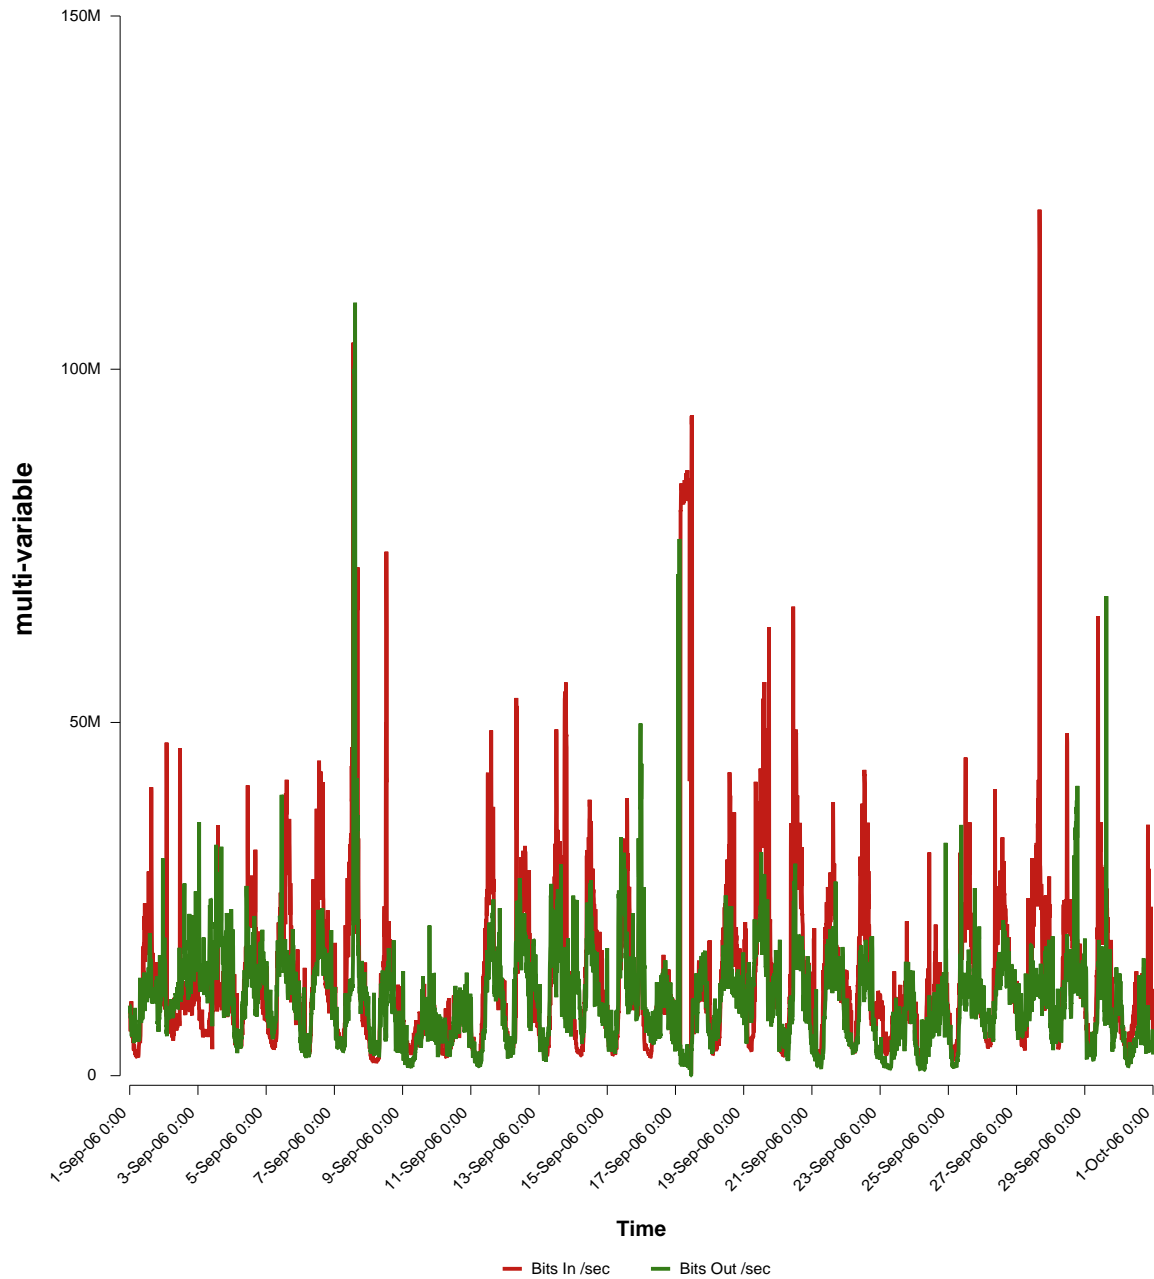

eHealth Trend Report

Divide by Time

SUNET-A-MALMO-MAH

Auto Range: Last Month
From: 2006/09/01 00:00
To: 2006/09/30 23:59

Created: 2006/10/02 04:50:42