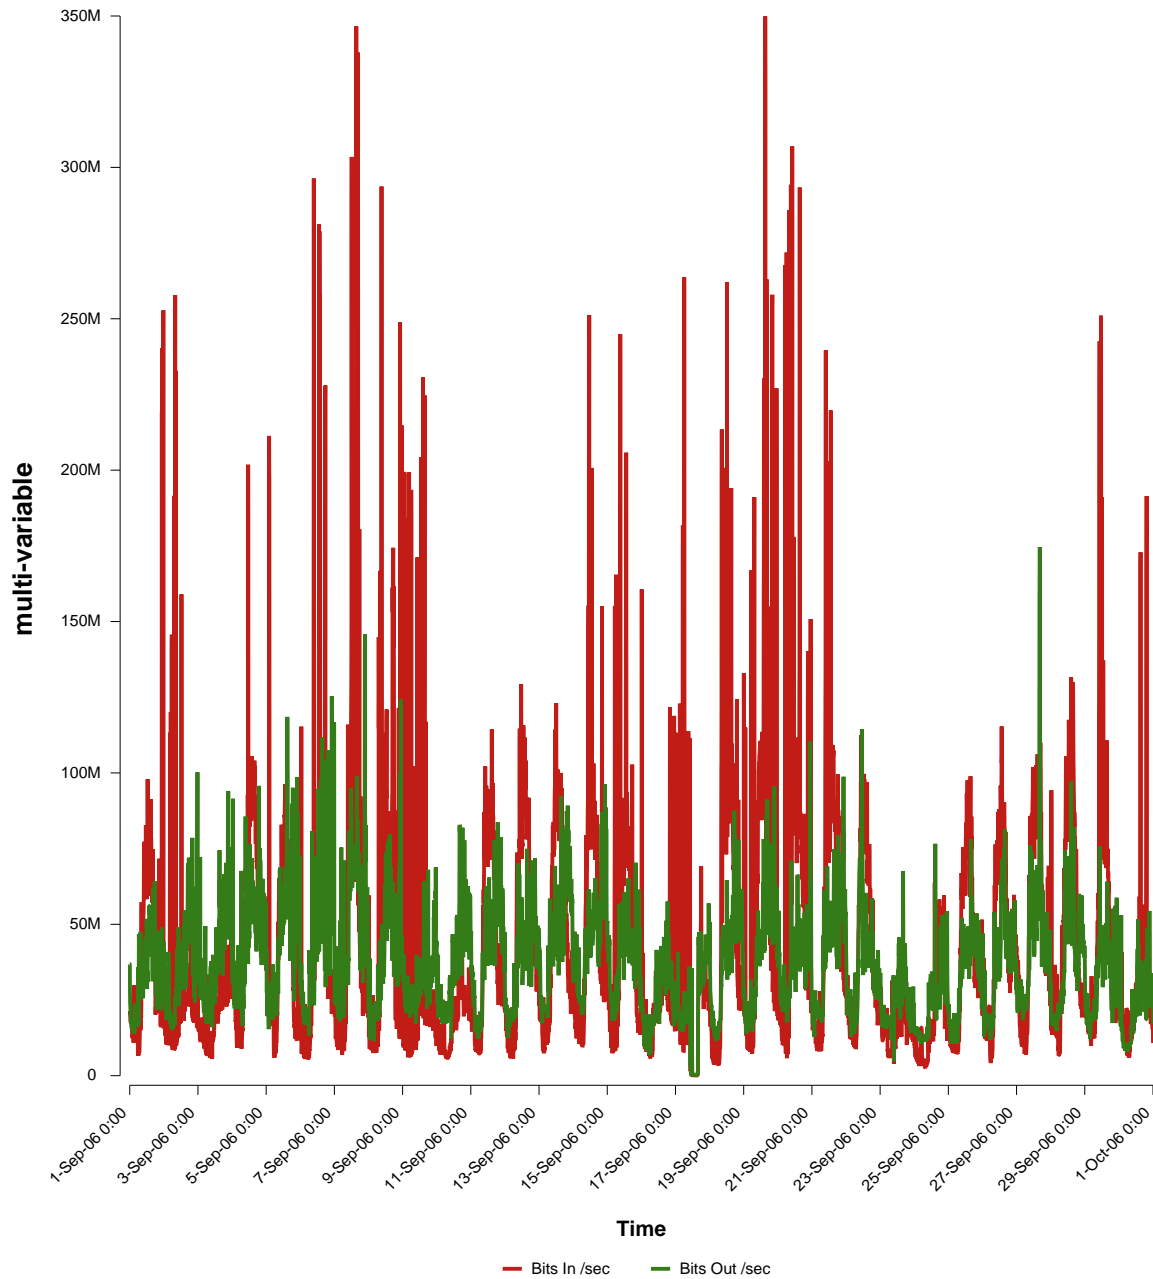

# eHealth Trend Report

Divide by Time

## SUNET-A-LUND-LU

Auto Range: Last Month  
From: 2006/09/01 00:00  
To: 2006/09/30 23:59

Created: 2006/10/02 04:50:41