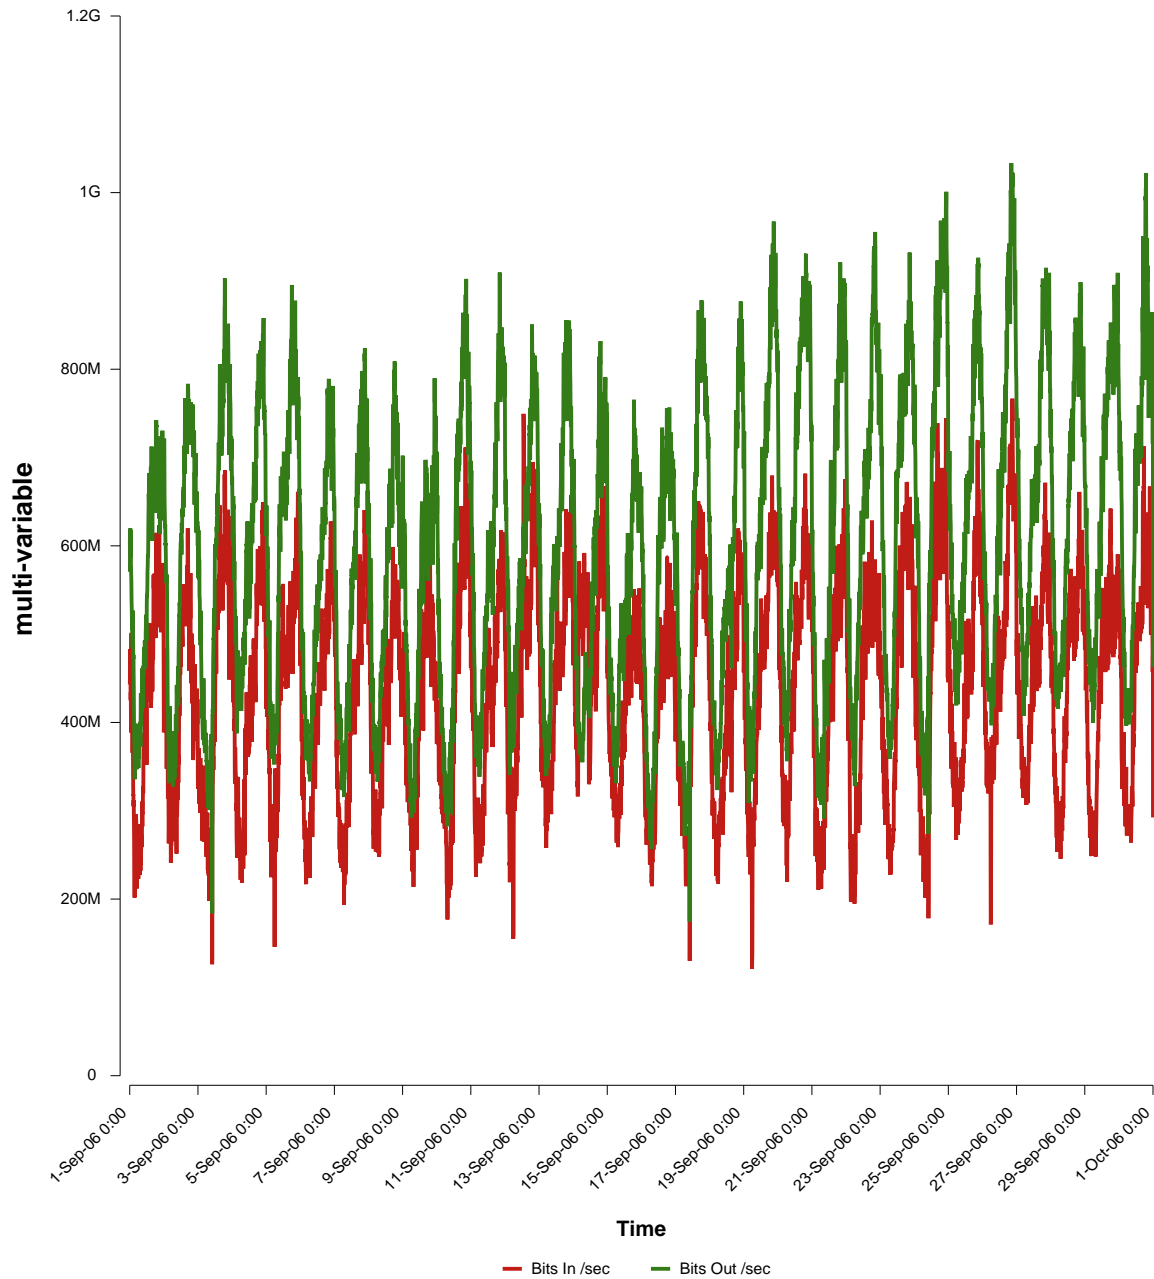

eHealth Trend Report

Divide by Time

SUNET-A-LULEA-LTU

Auto Range: Last Month
From: 2006/09/01 00:00
To: 2006/09/30 23:59

Created: 2006/10/02 04:45:41