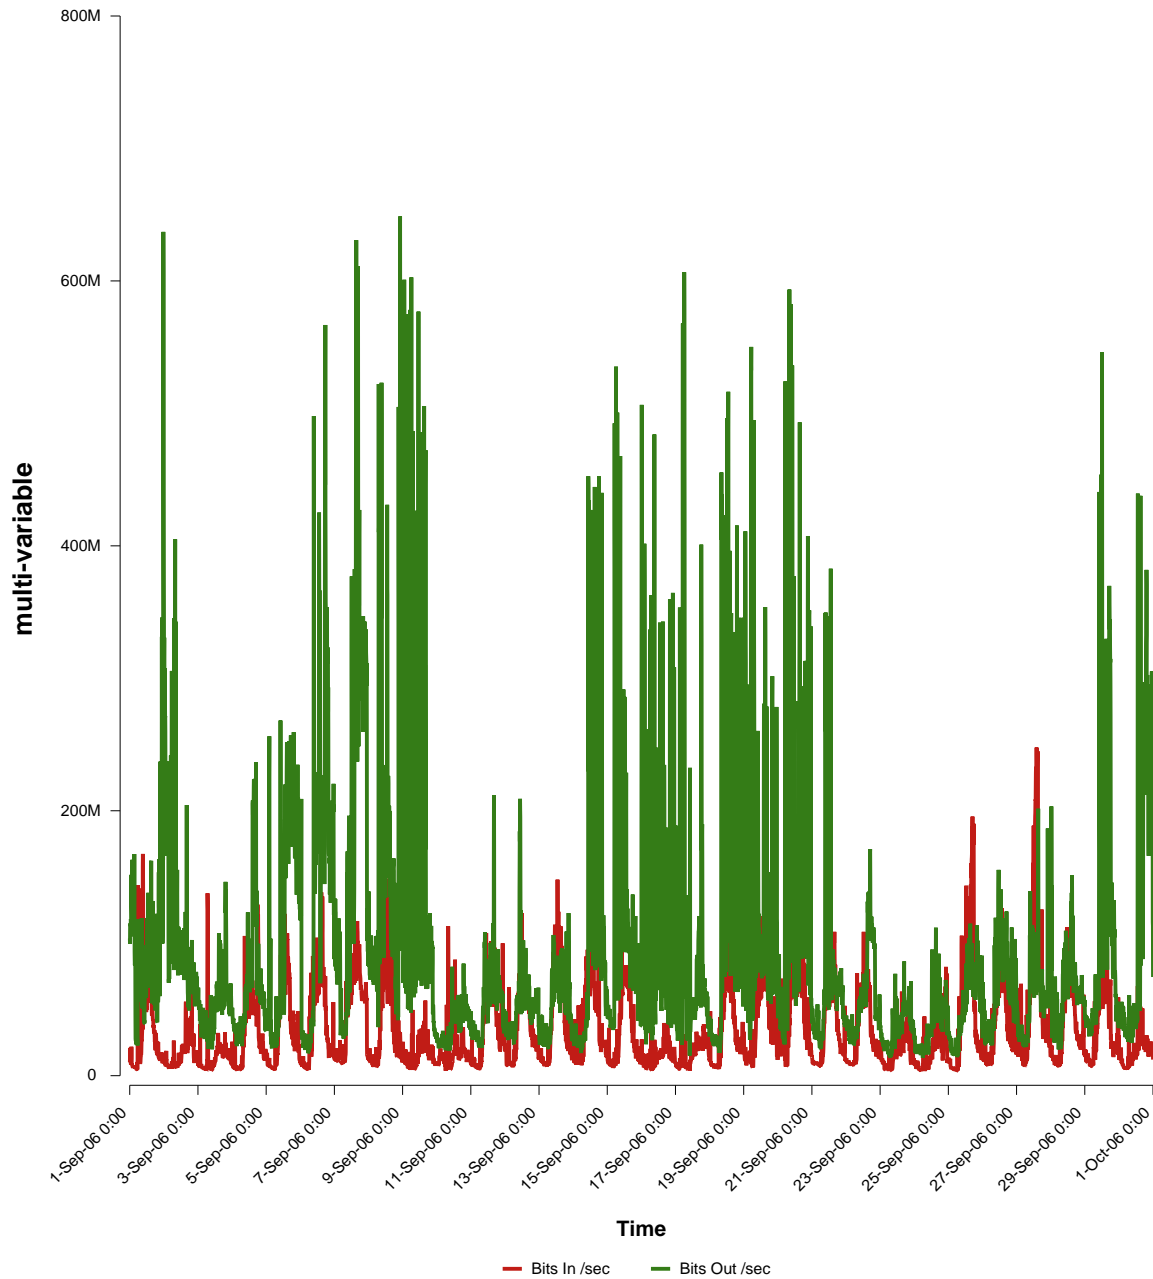

eHealth Trend Report

Divide by Time

SUNET-A-LINKOPING-LIU

Auto Range: Last Month
From: 2006/09/01 00:00
To: 2006/09/30 23:59

Created: 2006/10/02 04:30:41