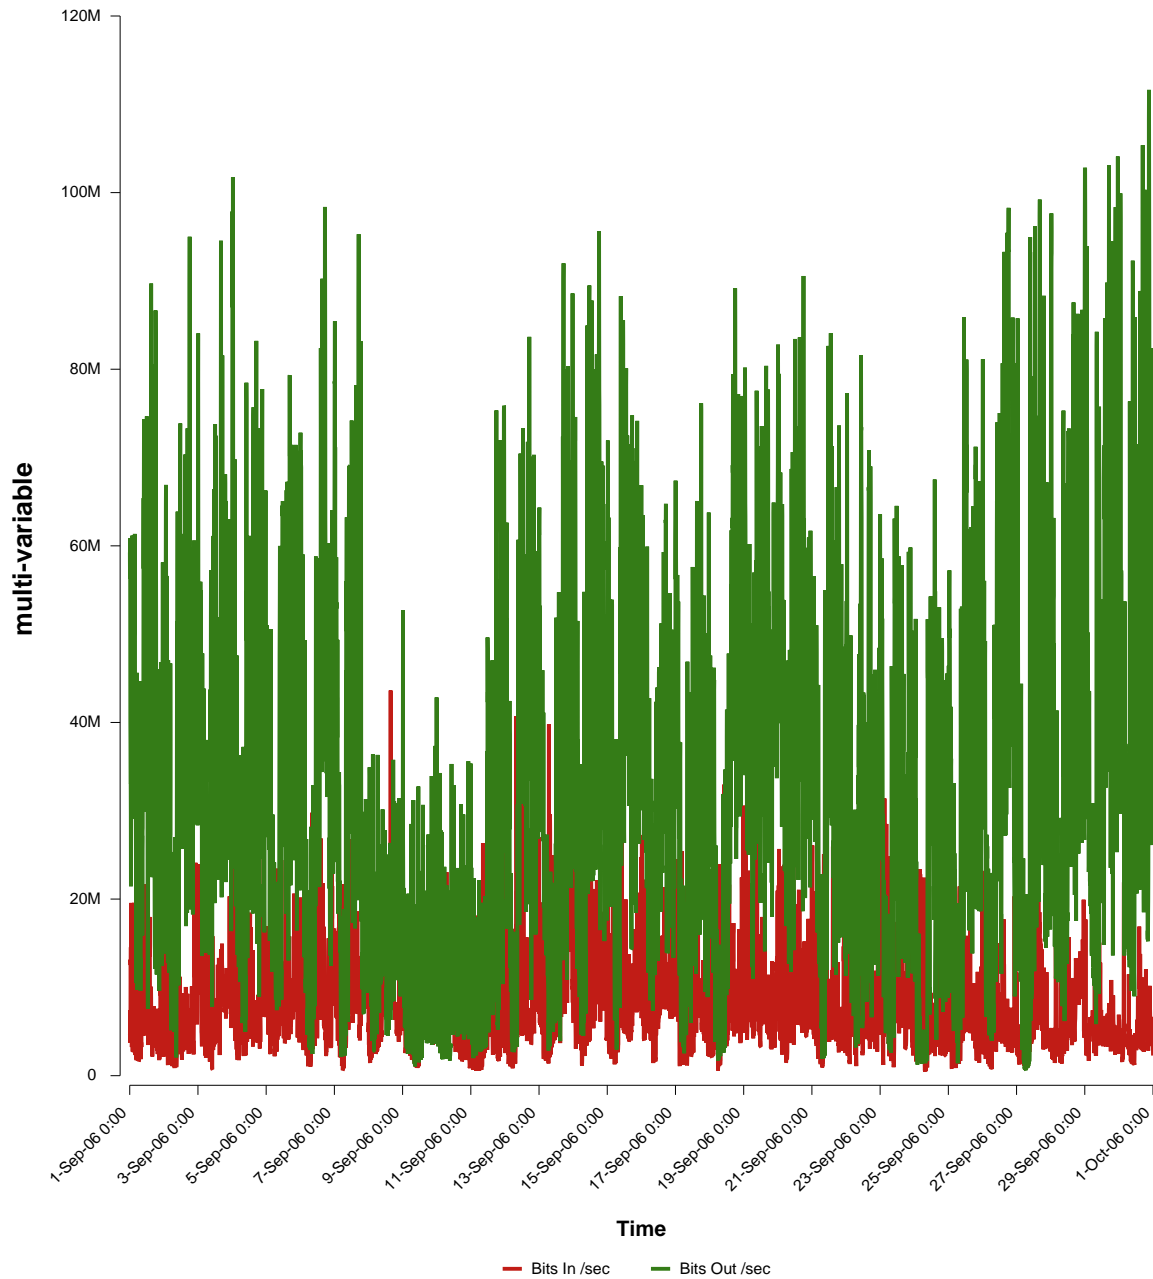

eHealth Trend Report

Divide by Time

SUNET-A-KIRUNA-IRF

Auto Range: Last Month
From: 2006/09/01 00:00
To: 2006/09/30 23:59

Created: 2006/10/02 04:10:39