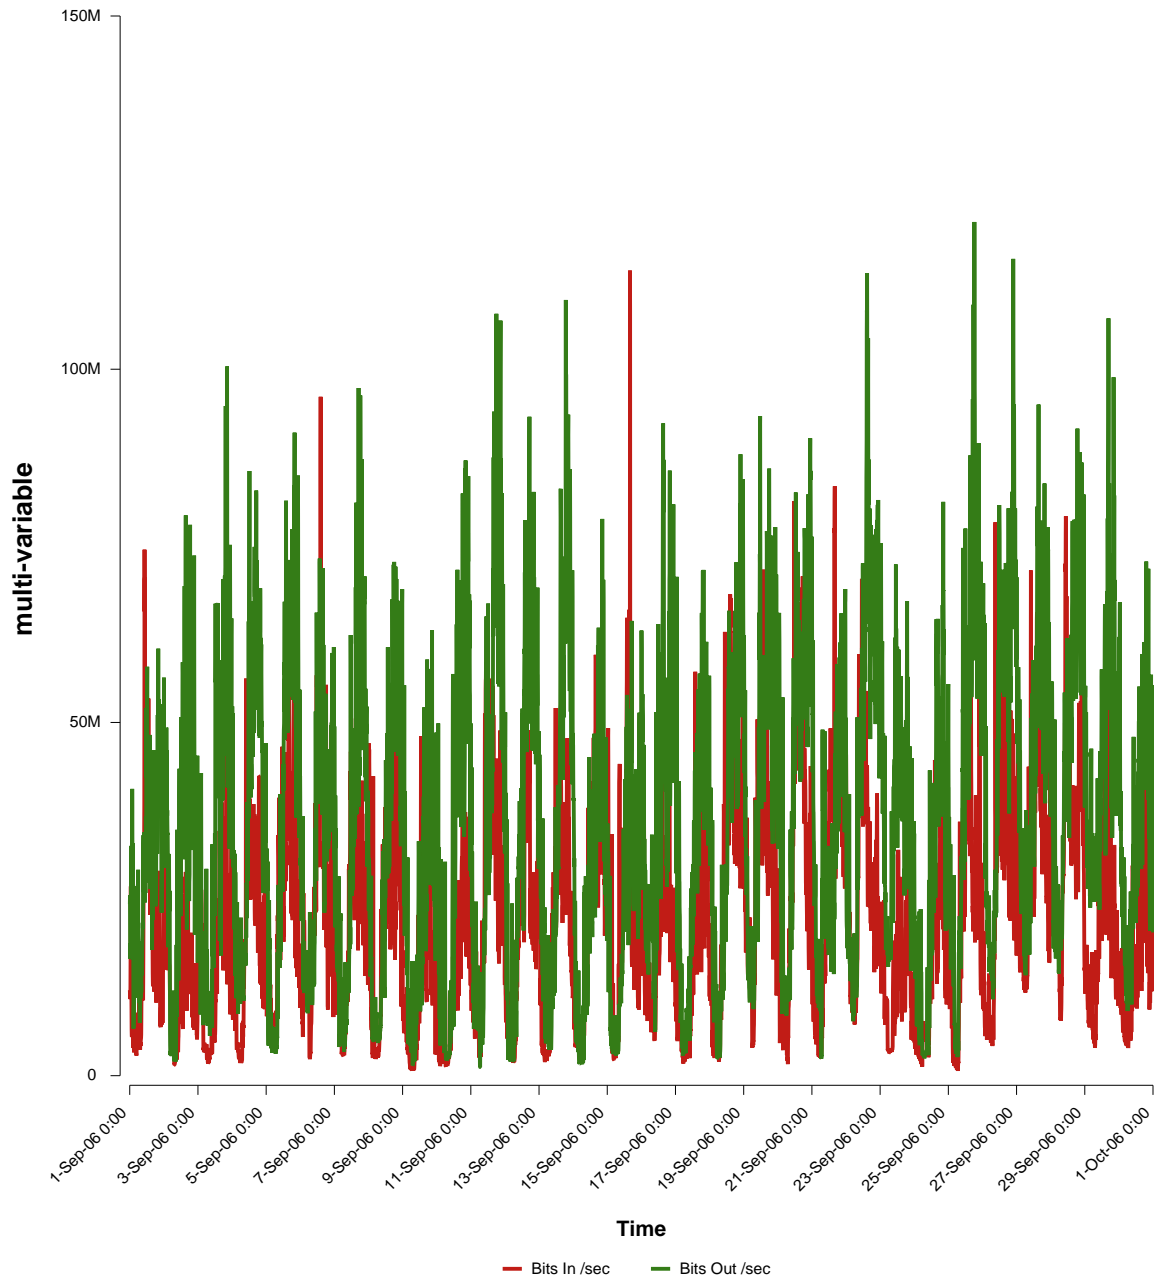

# eHealth Trend Report

Divide by Time

## SUNET-A-KARLSTAD-KAU

Auto Range: Last Month  
From: 2006/09/01 00:00  
To: 2006/09/30 23:59

Created: 2006/10/02 04:00:41