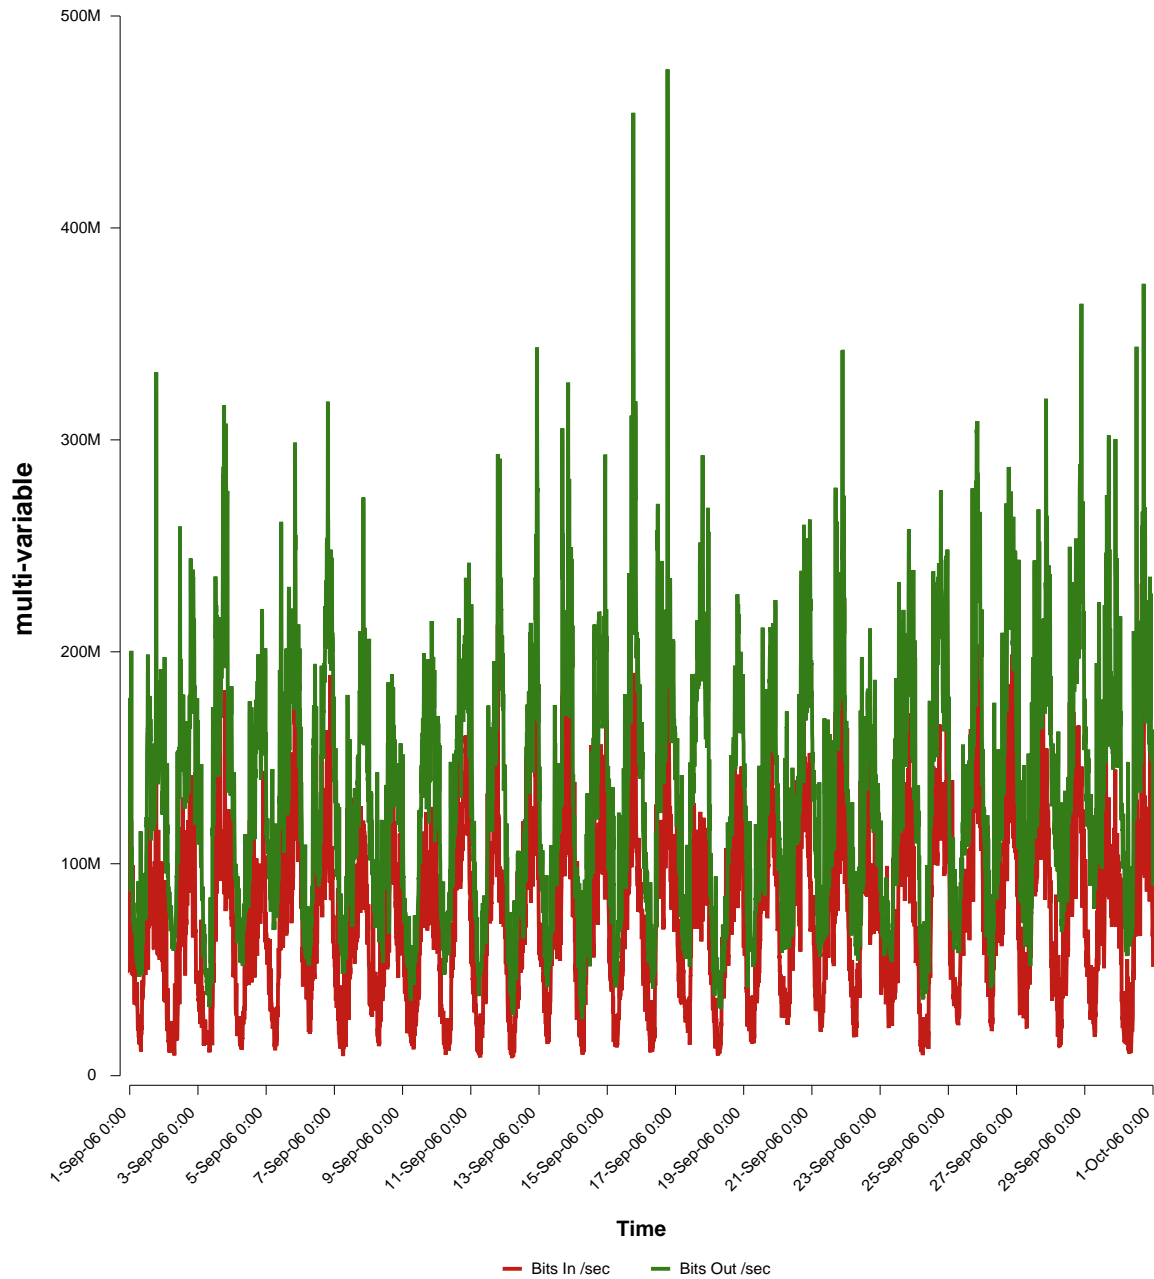

# eHealth Trend Report

Divide by Time

## SUNET-A-KALMAR-HIK

Auto Range: Last Month  
From: 2006/09/01 00:00  
To: 2006/09/30 23:59

Created: 2006/10/02 03:50:39