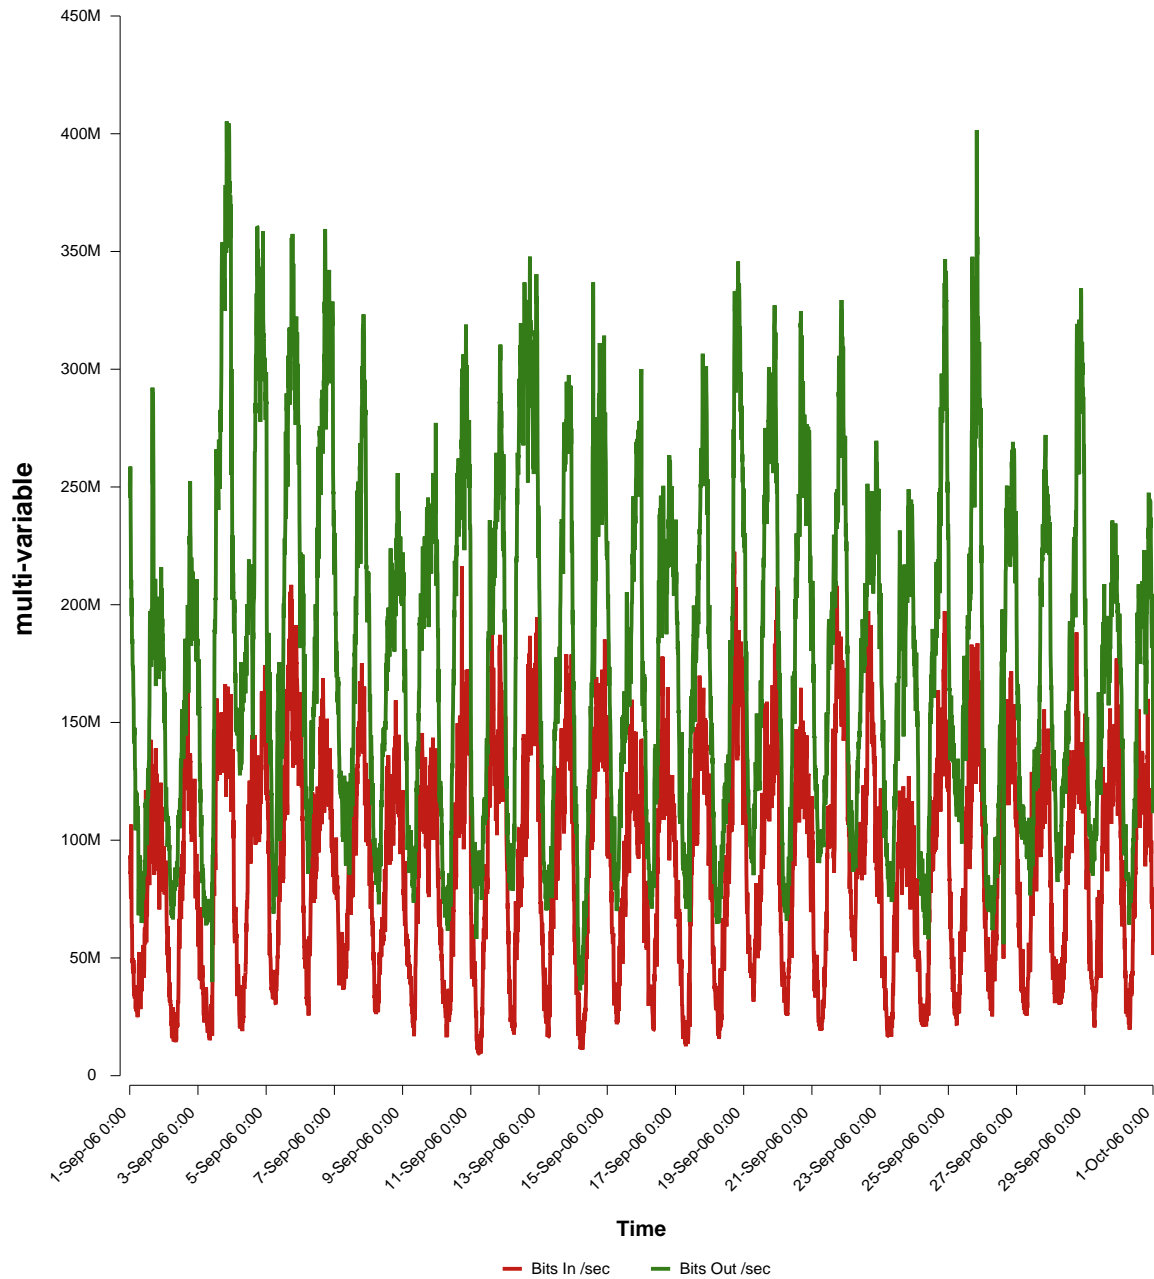

eHealth Trend Report

Divide by Time

SUNET-A-JONKOPING-HJ

Auto Range: Last Month
From: 2006/09/01 00:00
To: 2006/09/30 23:59

Created: 2006/10/02 03:40:39