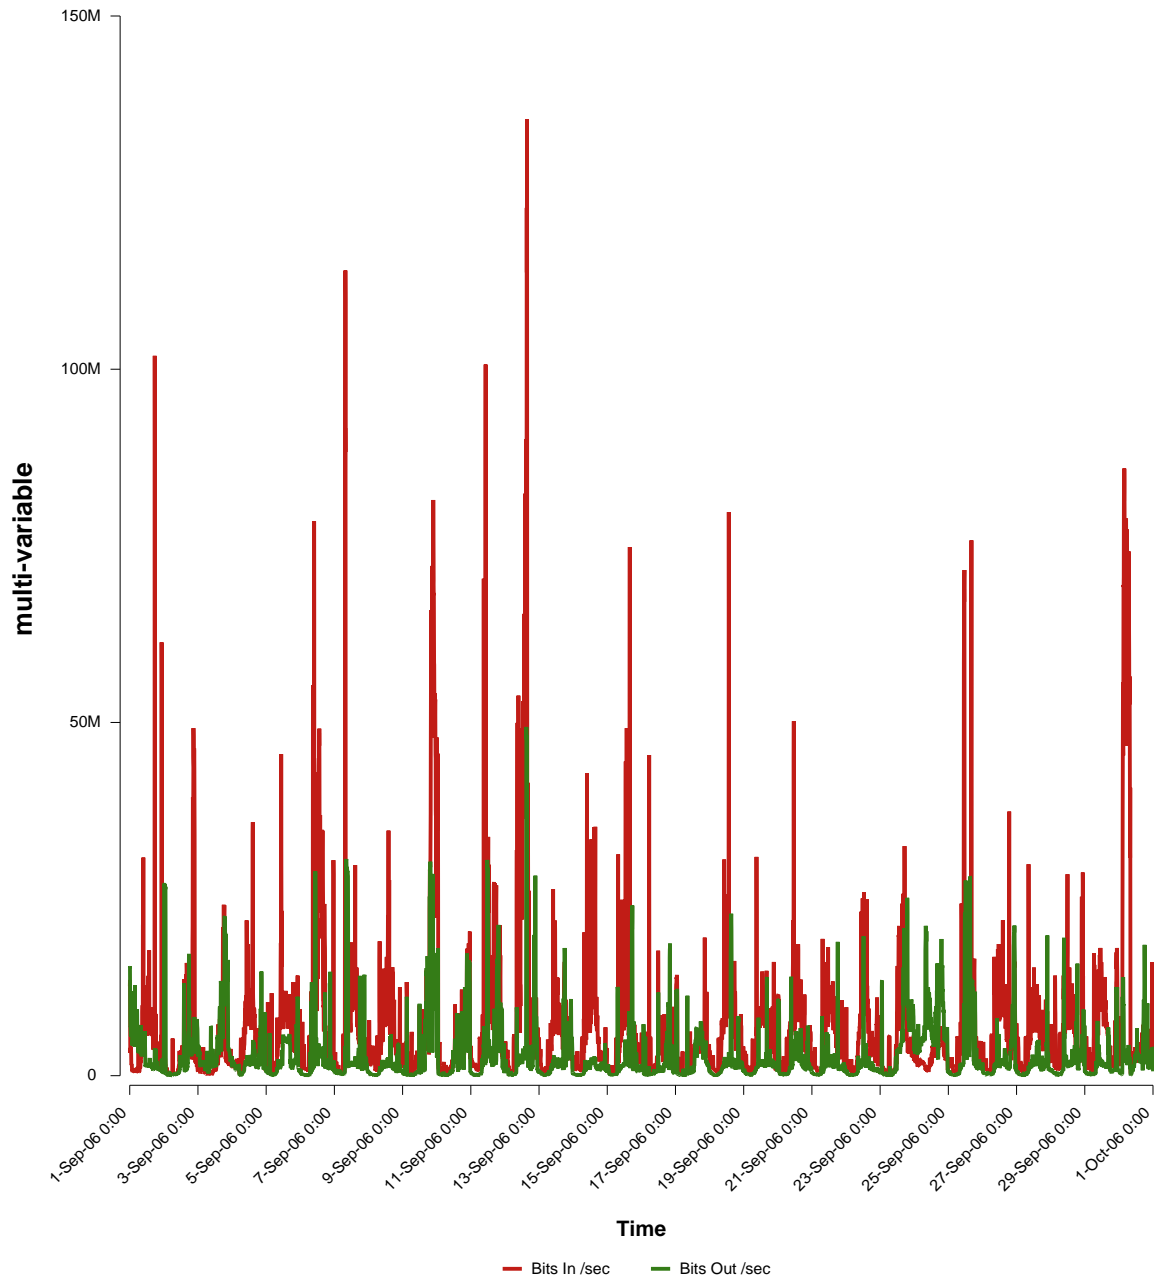

eHealth Trend Report

Divide by Time

SUNET-A-HALMSTAD-HH

Auto Range: Last Month
From: 2006/09/01 00:00
To: 2006/09/30 23:59

Created: 2006/10/02 03:50:42