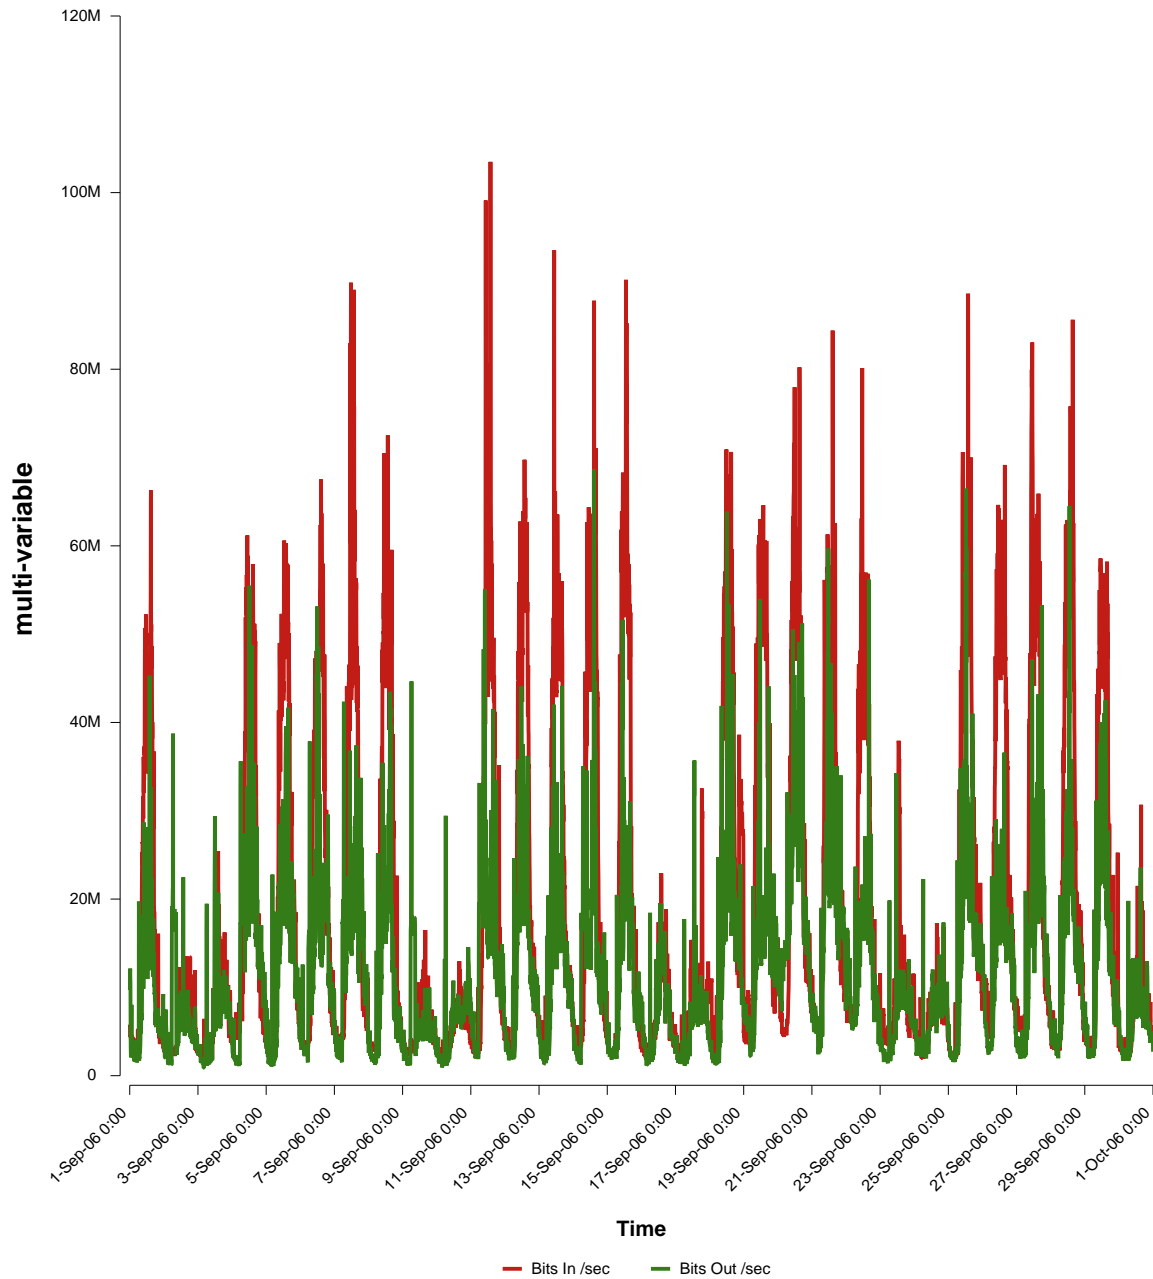

# eHealth Trend Report

Divide by Time

## SUNET-A-GBG-GU

Auto Range: Last Month  
From: 2006/09/01 00:00  
To: 2006/09/30 23:59

Created: 2006/10/02 03:40:38