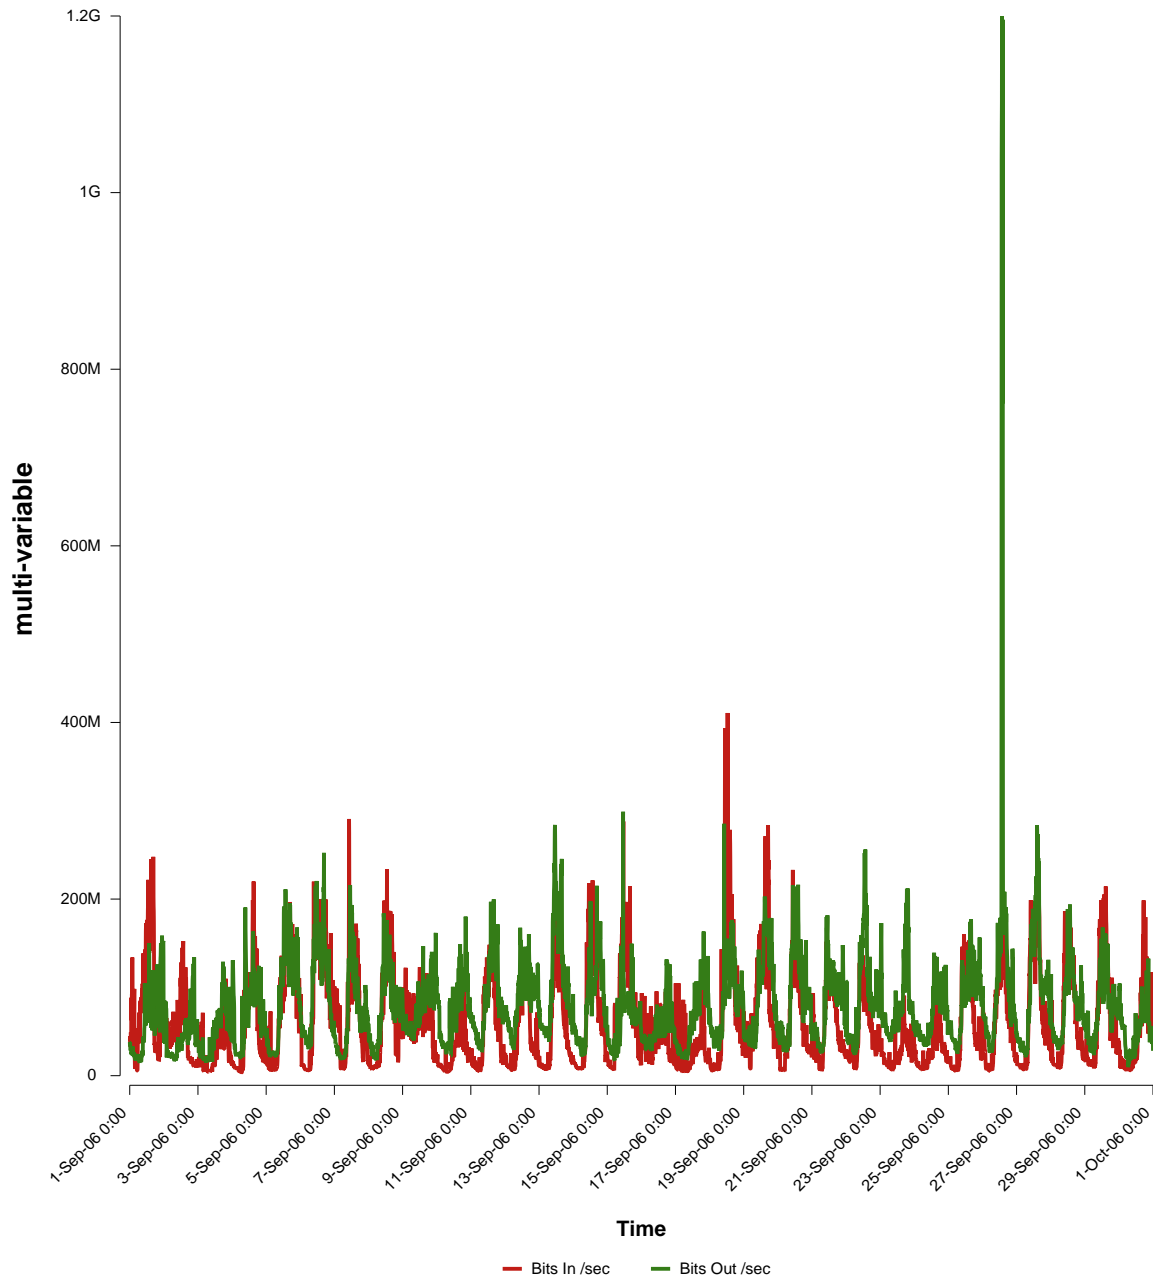

eHealth Trend Report

Divide by Time

SUNET-A-GBG-CHALMERS

Auto Range: Last Month
From: 2006/09/01 00:00
To: 2006/09/30 23:59

Created: 2006/10/02 03:30:39