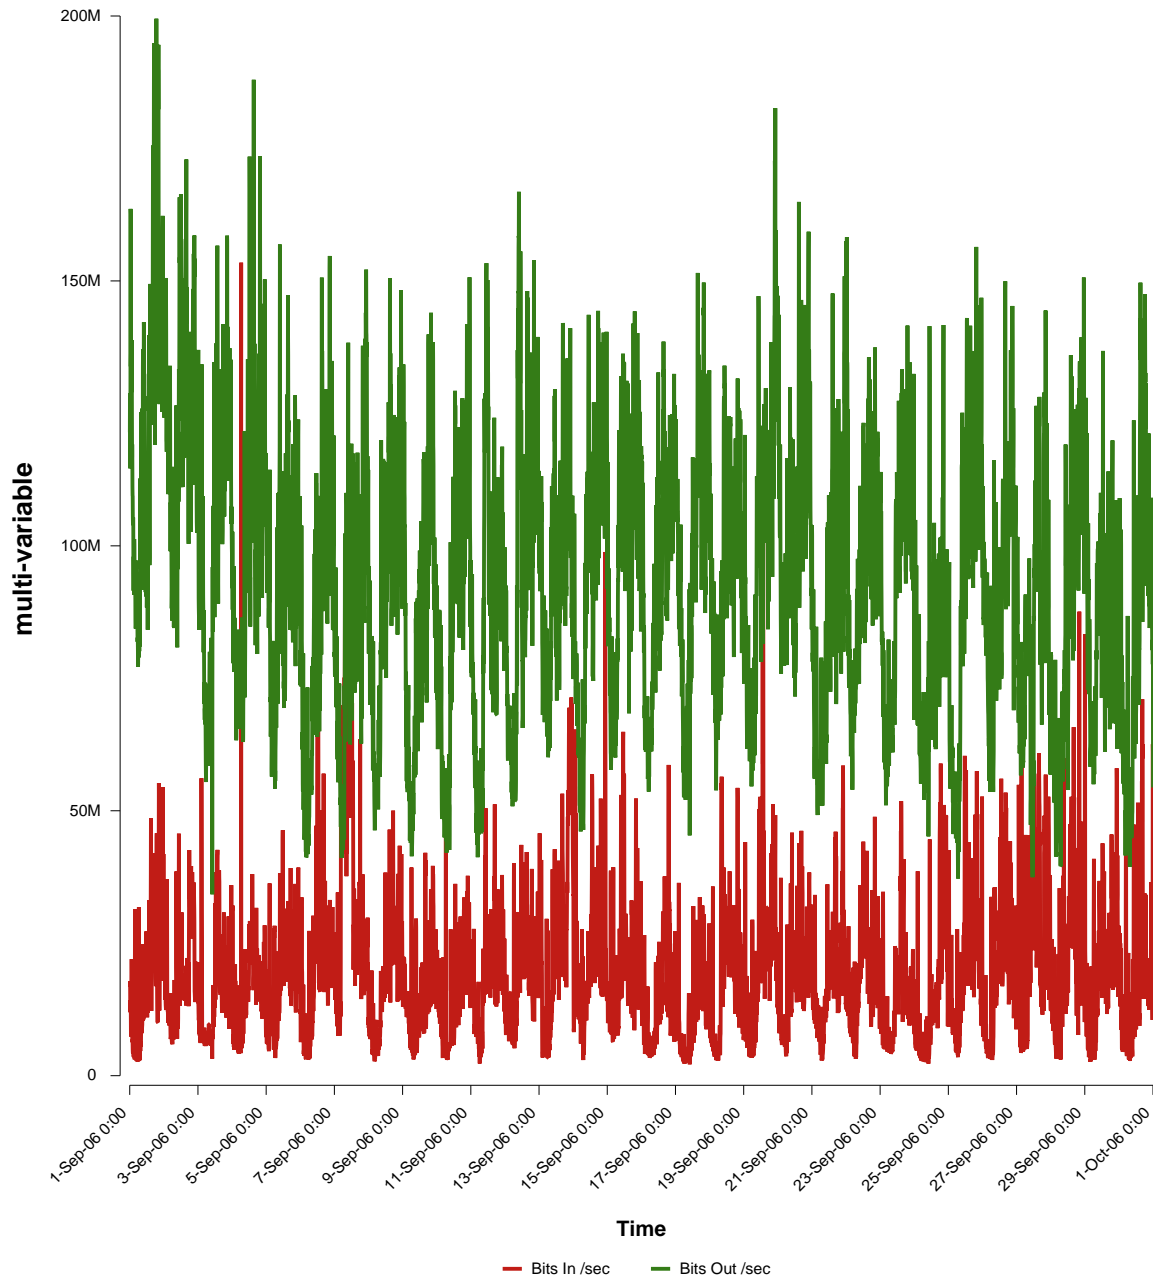

# eHealth Trend Report

Divide by Time

## SUNET-A-BORLANGE-DU

Auto Range: Last Month  
From: 2006/09/01 00:00  
To: 2006/09/30 23:59

Created: 2006/10/02 03:10:40