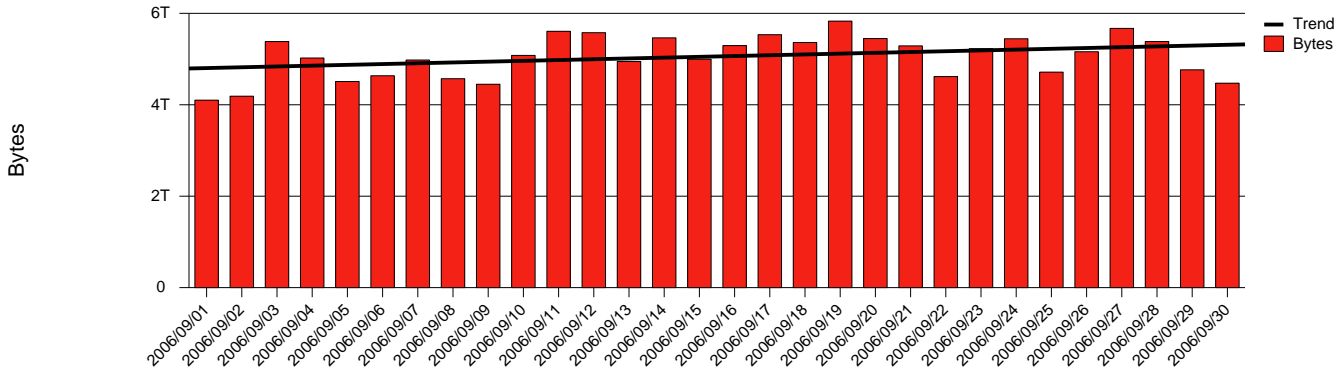

# Monthly Health Report

Report for 2006/09/30, Subject: SUNET-A-VAXJO-VXU

LAN/WAN

Total Network Volume by Month

Total Network Volume by Week

Total Network Volume by Day

Situations to Watch

Rank	Element Name	Variable	Threshold	Monthly Average		Days to (from) Threshold
			Value	Actual	Predicted	
1	vxu2-SRP(In)	Volume (Bandwidth %)	80.000	6.738	4.968	Increasing
2	vxu2-SRP(Out)	Volume (Bandwidth %)	80.000	11.458	9.499	Increasing
3	vxu1-SRP(Out)	Volume (Bandwidth %)	80.000	0.629	0.490	Increasing
4	vxu1-SRP(In)	Errors (% Frames)	5.000	0.000	0.000	Increasing
5	vxu1-SRP(In)	Volume (Bandwidth %)	80.000	0.004	0.849	Decreasing
6	vxu2-SRP(In)	Errors (% Frames)	5.000	0.000	0.000	Decreasing