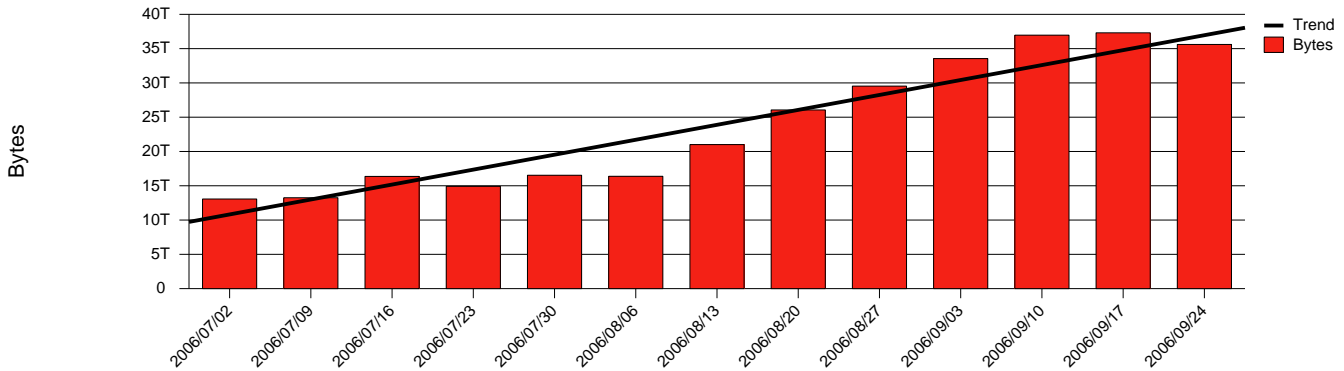

# Monthly Health Report

Report for 2006/09/30, Subject: SUNET-A-VAXJO-VXU

LAN/WAN

Total Network Volume by Month

Total Network Volume by Week

Total Network Volume by Day

Situations to Watch

Rank	Element Name	Variable	Threshold	Monthly Average		Days to (from) Threshold
			Value	Actual	Predicted	
1	vxu2-SRP(In)	Volume (Bandwidth %)	80.000	6.738	4.968	Increasing
2	vxu2-SRP(Out)	Volume (Bandwidth %)	80.000	11.458	9.499	Increasing
3	vxu1-SRP(Out)	Volume (Bandwidth %)	80.000	0.629	0.490	Increasing
4	vxu1-SRP(In)	Errors (% Frames)	5.000	0.000	0.000	Increasing
5	vxu1-SRP(In)	Volume (Bandwidth %)	80.000	0.004	0.849	Decreasing
6	vxu2-SRP(In)	Errors (% Frames)	5.000	0.000	0.000	Decreasing