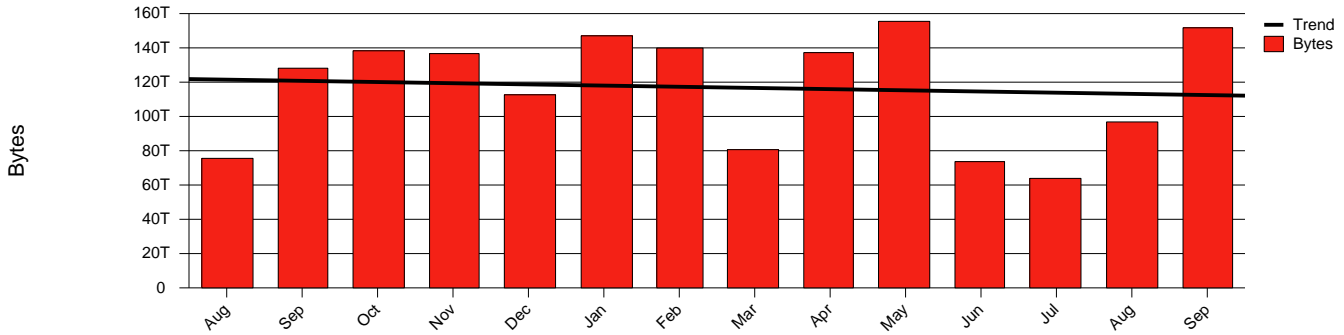

# Monthly Health Report

Report for 2006/09/30, Subject: SUNET-A-VAXJO-VXU

LAN/WAN

Total Network Volume by Month

Total Network Volume by Week

Total Network Volume by Day

Situations to Watch

Rank	Element Name	Variable	Threshold	Monthly Average		Days to (from) Threshold
			Value	Actual	Predicted	
1	vxu2-SRP(In)	Volume (Bandwidth %)	80.000	6.738	4.968	Increasing
2	vxu2-SRP(Out)	Volume (Bandwidth %)	80.000	11.458	9.499	Increasing
3	vxu1-SRP(Out)	Volume (Bandwidth %)	80.000	0.629	0.490	Increasing
4	vxu1-SRP(In)	Errors (% Frames)	5.000	0.000	0.000	Increasing
5	vxu1-SRP(In)	Volume (Bandwidth %)	80.000	0.004	0.849	Decreasing
6	vxu2-SRP(In)	Errors (% Frames)	5.000	0.000	0.000	Decreasing