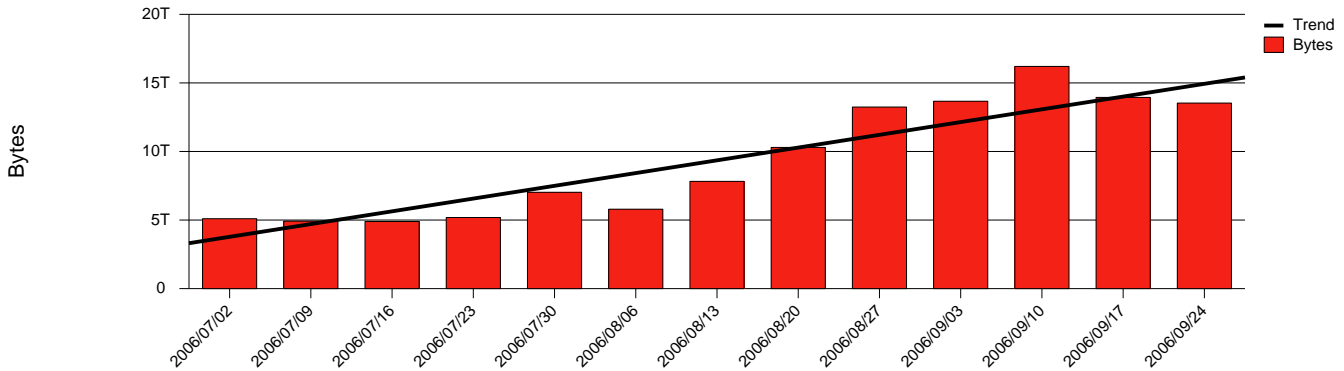

Monthly Health Report

Report for 2006/09/30, Subject: SUNET-A-SKOVDE-HIS

LAN/WAN

Total Network Volume by Month

Total Network Volume by Week

Total Network Volume by Day

Situations to Watch

Rank	Element Name	Variable	Threshold	Monthly Average		Days to (from)
			Value	Actual	Predicted	Threshold
1	his2-SRP(In)	Volume (Bandwidth %)	80.000	2.620	1.098	Increasing
2	his1-SRP(Out)	Volume (Bandwidth %)	80.000	5.009	3.959	Increasing
3	his2-SRP(In)	Errors (% Frames)	5.000	0.000	0.003	Increasing
4	his2-SRP(Out)	Volume (Bandwidth %)	80.000	0.001	0.015	Increasing
5	his1-SRP(In)	Errors (% Frames)	5.000	0.000	0.000	Increasing
6	his1-SRP(In)	Volume (Bandwidth %)	80.000	0.004	0.766	Decreasing