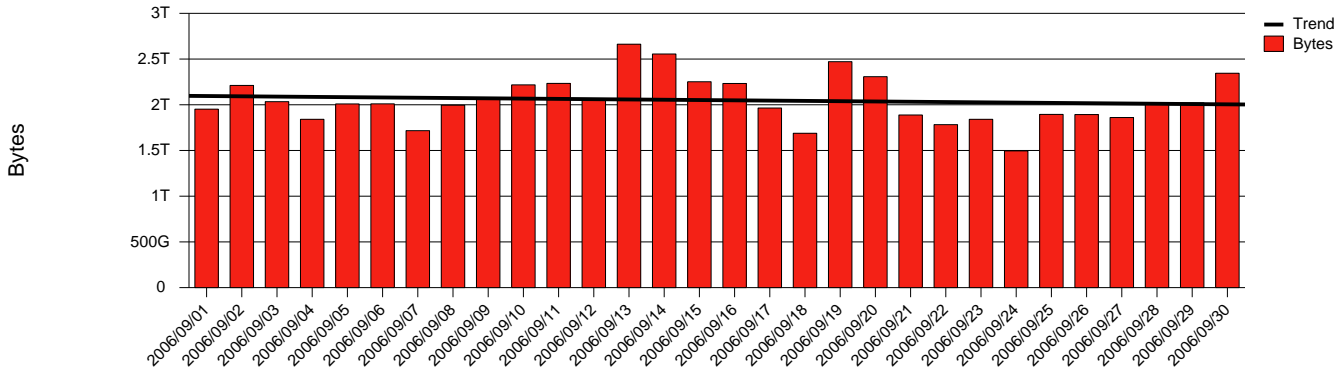

Monthly Health Report

Report for 2006/09/30, Subject: SUNET-A-SKOVDE-HIS

LAN/WAN

Total Network Volume by Month

Total Network Volume by Week

Total Network Volume by Day

Situations to Watch

Rank	Element Name	Variable	Threshold	Monthly Average		Days to (from)
			Value	Actual	Predicted	Threshold
1	his2-SRP(In)	Volume (Bandwidth %)	80.000	2.620	1.098	Increasing
2	his1-SRP(Out)	Volume (Bandwidth %)	80.000	5.009	3.959	Increasing
3	his2-SRP(In)	Errors (% Frames)	5.000	0.000	0.003	Increasing
4	his2-SRP(Out)	Volume (Bandwidth %)	80.000	0.001	0.015	Increasing
5	his1-SRP(In)	Errors (% Frames)	5.000	0.000	0.000	Increasing
6	his1-SRP(In)	Volume (Bandwidth %)	80.000	0.004	0.766	Decreasing