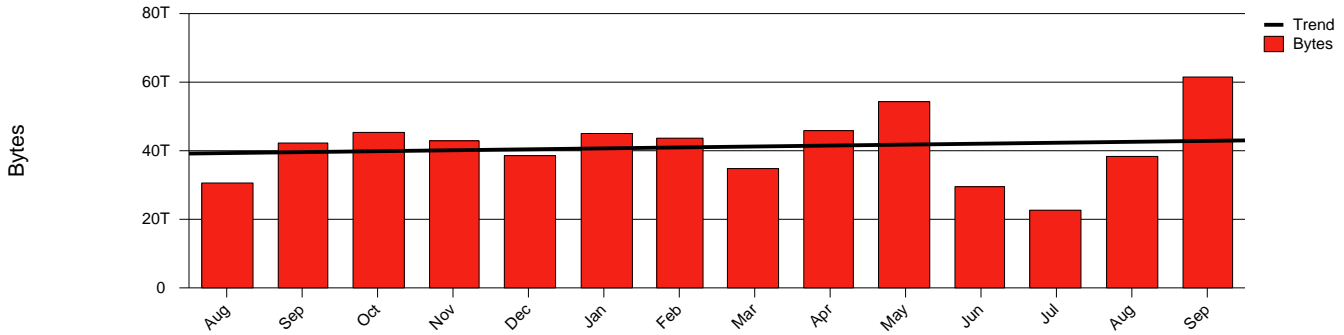

Monthly Health Report

Report for 2006/09/30, Subject: SUNET-A-SKOVDE-HIS

LAN/WAN

Total Network Volume by Month

Total Network Volume by Week

Total Network Volume by Day

Situations to Watch

Rank	Element Name	Variable	Threshold	Monthly Average		Days to (from)
			Value	Actual	Predicted	Threshold
1	his2-SRP(In)	Volume (Bandwidth %)	80.000	2.620	1.098	Increasing
2	his1-SRP(Out)	Volume (Bandwidth %)	80.000	5.009	3.959	Increasing
3	his2-SRP(In)	Errors (% Frames)	5.000	0.000	0.003	Increasing
4	his2-SRP(Out)	Volume (Bandwidth %)	80.000	0.001	0.015	Increasing
5	his1-SRP(In)	Errors (% Frames)	5.000	0.000	0.000	Increasing
6	his1-SRP(In)	Volume (Bandwidth %)	80.000	0.004	0.766	Decreasing