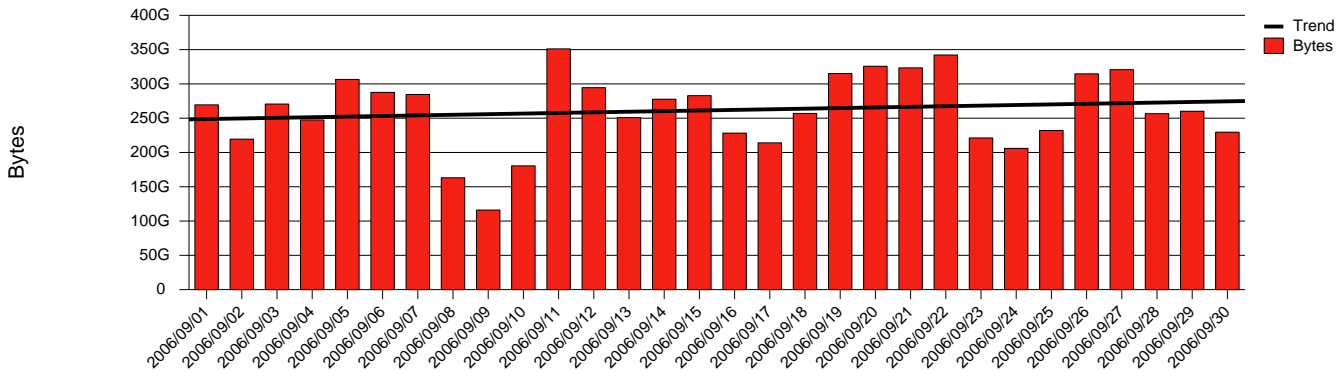

Monthly Health Report

Report for 2006/09/30, Subject: SUNET-A-OREBRO-ORU

LAN/WAN

Total Network Volume by Month

Total Network Volume by Week

Total Network Volume by Day

Situations to Watch

Rank	Element Name	Variable	Threshold	Monthly Average		Days to (from) Threshold
			Value	Actual	Predicted	
1	oru1-SRP(In)	Errors (% Frames)	5.000	0.000	0.930	Increasing
2	oru2-SRP(In)	Volume (Bandwidth %)	80.000	0.440	0.255	Increasing
3	oru2-SRP(Out)	Volume (Bandwidth %)	80.000	0.000	0.000	Increasing
4	oru2-SRP(Out)	Discards (% Frames)	10.000	0.000	0.000	Increasing
5	oru1-SRP(In)	Volume (Bandwidth %)	80.000	0.000	0.060	Decreasing
6	oru1-SRP(Out)	Volume (Bandwidth %)	80.000	0.534	0.331	Decreasing
7	oru2-SRP(In)	Errors (% Frames)	5.000	0.000	0.002	Decreasing