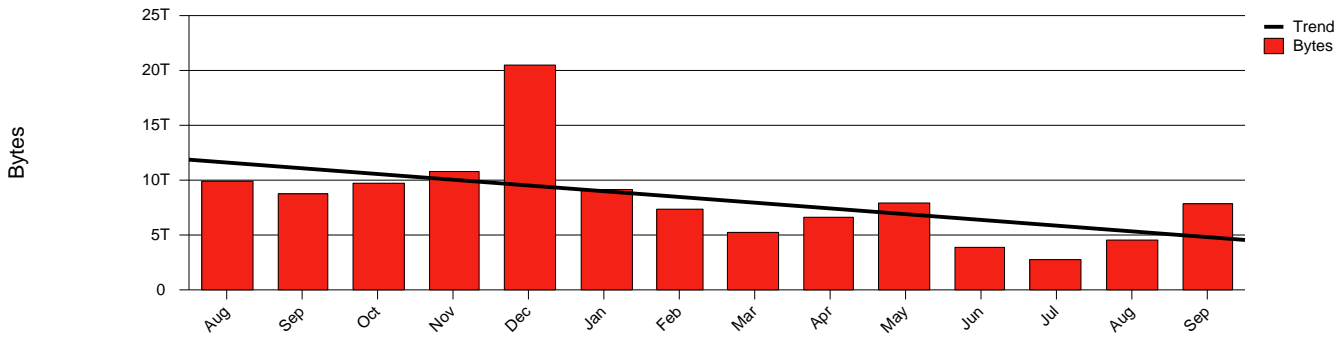

Monthly Health Report

Report for 2006/09/30, Subject: SUNET-A-OREBRO-ORU

LAN/WAN

Total Network Volume by Month

Total Network Volume by Week

Total Network Volume by Day

Situations to Watch

Rank	Element Name	Variable	Threshold	Monthly Average		Days to (from) Threshold
			Value	Actual	Predicted	
1	oru1-SRP(In)	Errors (% Frames)	5.000	0.000	0.930	Increasing
2	oru2-SRP(In)	Volume (Bandwidth %)	80.000	0.440	0.255	Increasing
3	oru2-SRP(Out)	Volume (Bandwidth %)	80.000	0.000	0.000	Increasing
4	oru2-SRP(Out)	Discards (% Frames)	10.000	0.000	0.000	Increasing
5	oru1-SRP(In)	Volume (Bandwidth %)	80.000	0.000	0.060	Decreasing
6	oru1-SRP(Out)	Volume (Bandwidth %)	80.000	0.534	0.331	Decreasing
7	oru2-SRP(In)	Errors (% Frames)	5.000	0.000	0.002	Decreasing