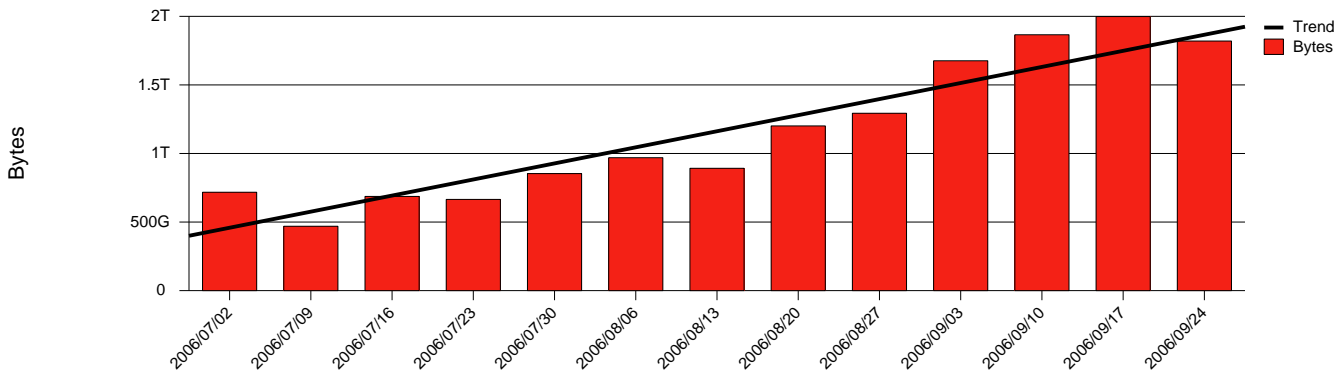

Monthly Health Report

Report for 2006/09/30, Subject: SUNET-A-OREBRO-ORU

LAN/WAN

Total Network Volume by Month

Total Network Volume by Week

Total Network Volume by Day

Situations to Watch

Rank	Element Name	Variable	Threshold	Monthly Average		Days to (from) Threshold
			Value	Actual	Predicted	
1	oru1-SRP(In)	Errors (% Frames)	5.000	0.000	0.930	Increasing
2	oru2-SRP(In)	Volume (Bandwidth %)	80.000	0.440	0.255	Increasing
3	oru2-SRP(Out)	Volume (Bandwidth %)	80.000	0.000	0.000	Increasing
4	oru2-SRP(Out)	Discards (% Frames)	10.000	0.000	0.000	Increasing
5	oru1-SRP(In)	Volume (Bandwidth %)	80.000	0.000	0.060	Decreasing
6	oru1-SRP(Out)	Volume (Bandwidth %)	80.000	0.534	0.331	Decreasing
7	oru2-SRP(In)	Errors (% Frames)	5.000	0.000	0.002	Decreasing