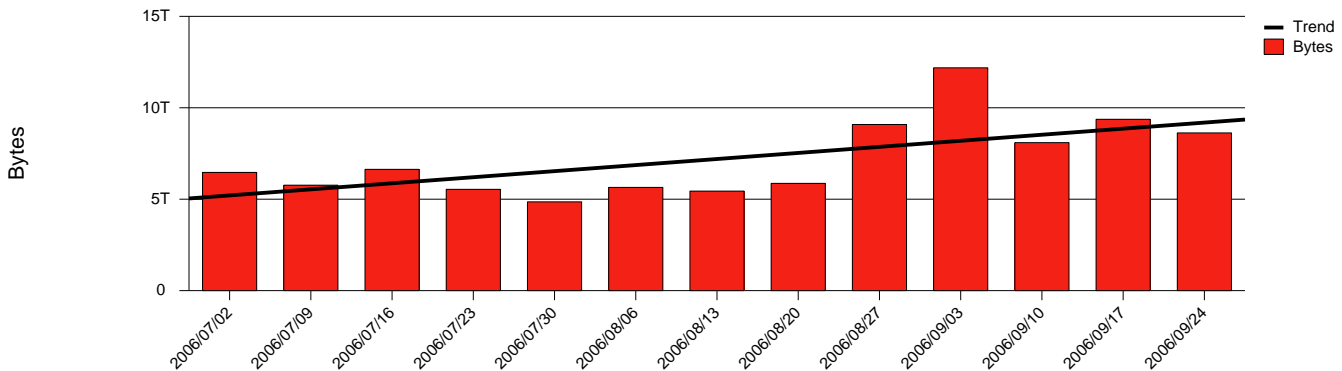

Monthly Health Report

Report for 2006/09/30, Subject: SUNET-A-LINKOPING-LIU

LAN/WAN

Total Network Volume by Month

Total Network Volume by Week

Total Network Volume by Day

Situations to Watch

Rank	Element Name	Variable	Threshold	Monthly Average		Days to (from) Threshold
			Value	Actual	Predicted	
1	liu1-SRP(In)	Errors (% Frames)	5.000	1.874	0.454	Increasing
2	liu2-SRP(Out)	Volume (Bandwidth %)	80.000	3.757	2.645	Increasing
3	liu2-SRP(In)	Errors (% Frames)	5.000	0.000	0.000	Increasing
4	liu1-SRP(In)	Volume (Bandwidth %)	80.000	0.004	0.003	Increasing
5	liu2-SRP(In)	Volume (Bandwidth %)	80.000	1.367	1.274	Decreasing
6	liu1-SRP(Out)	Volume (Bandwidth %)	80.000	0.001	0.000	Decreasing