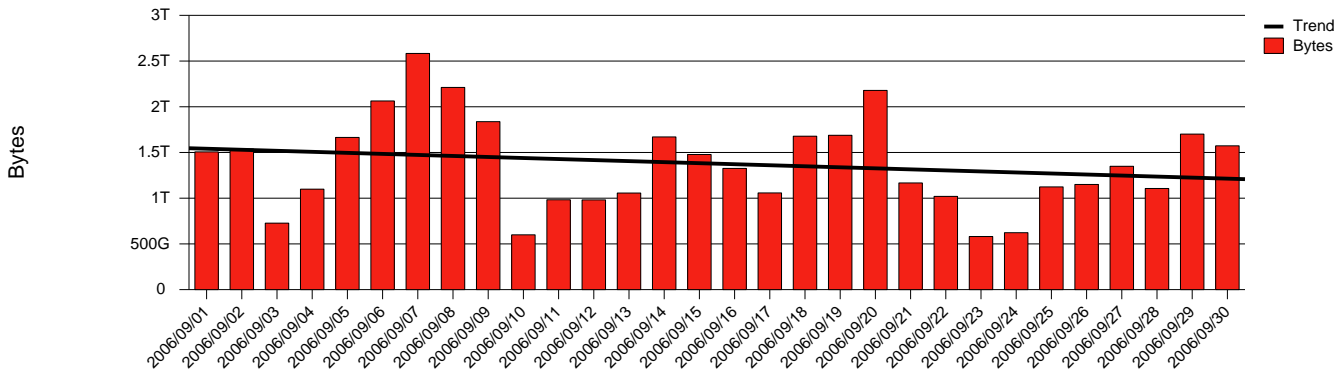

Monthly Health Report

Report for 2006/09/30, Subject: SUNET-A-LINKOPING-LIU

LAN/WAN

Total Network Volume by Month

Total Network Volume by Week

Total Network Volume by Day

Situations to Watch

Rank	Element Name	Variable	Threshold	Monthly Average		Days to (from) Threshold
			Value	Actual	Predicted	
1	liu1-SRP(In)	Errors (% Frames)	5.000	1.874	0.454	Increasing
2	liu2-SRP(Out)	Volume (Bandwidth %)	80.000	3.757	2.645	Increasing
3	liu2-SRP(In)	Errors (% Frames)	5.000	0.000	0.000	Increasing
4	liu1-SRP(In)	Volume (Bandwidth %)	80.000	0.004	0.003	Increasing
5	liu2-SRP(In)	Volume (Bandwidth %)	80.000	1.367	1.274	Decreasing
6	liu1-SRP(Out)	Volume (Bandwidth %)	80.000	0.001	0.000	Decreasing