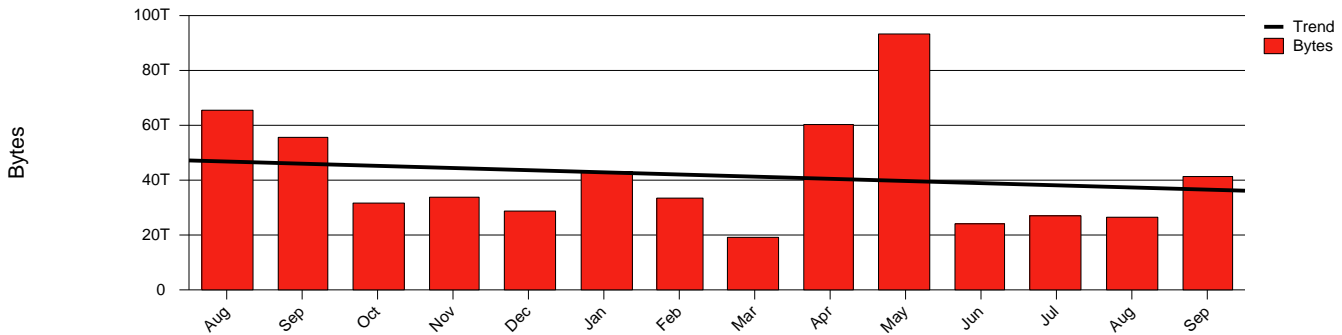

Monthly Health Report

Report for 2006/09/30, Subject: SUNET-A-LINKOPING-LIU

LAN/WAN

Total Network Volume by Month

Total Network Volume by Week

Total Network Volume by Day

Situations to Watch

Rank	Element Name	Variable	Threshold	Monthly Average		Days to (from) Threshold
			Value	Actual	Predicted	
1	liu1-SRP(In)	Errors (% Frames)	5.000	1.874	0.454	Increasing
2	liu2-SRP(Out)	Volume (Bandwidth %)	80.000	3.757	2.645	Increasing
3	liu2-SRP(In)	Errors (% Frames)	5.000	0.000	0.000	Increasing
4	liu1-SRP(In)	Volume (Bandwidth %)	80.000	0.004	0.003	Increasing
5	liu2-SRP(In)	Volume (Bandwidth %)	80.000	1.367	1.274	Decreasing
6	liu1-SRP(Out)	Volume (Bandwidth %)	80.000	0.001	0.000	Decreasing