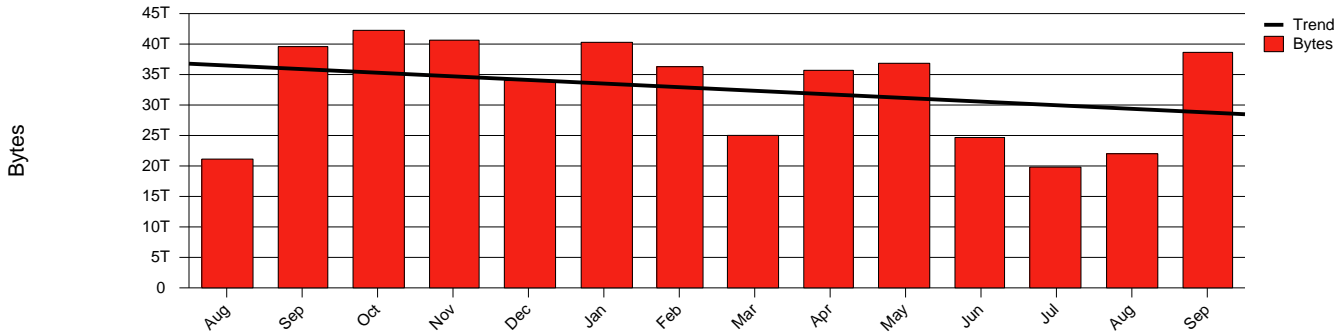

Monthly Health Report

Report for 2006/09/30, Subject: SUNET-A-KRISTIANSTAD-HKR

LAN/WAN

Total Network Volume by Month

Total Network Volume by Week

Total Network Volume by Day

Situations to Watch

Rank	Element Name	Variable	Threshold	Monthly Average		Days to (from)
			Value	Actual	Predicted	Threshold
1	hkr1-SRP(Out)	Volume (Bandwidth %)	80.000	2.600	1.738	Increasing
2	hkr2-SRP(In)	Volume (Bandwidth %)	80.000	0.082	0.022	Increasing
3	hkr1-SRP(In)	Volume (Bandwidth %)	80.000	1.465	1.225	Increasing
4	hkr1-SRP(In)	Errors (% Frames)	5.000	0.000	0.000	Increasing
5	hkr2-SRP(Out)	Volume (Bandwidth %)	80.000	0.650	1.020	Decreasing