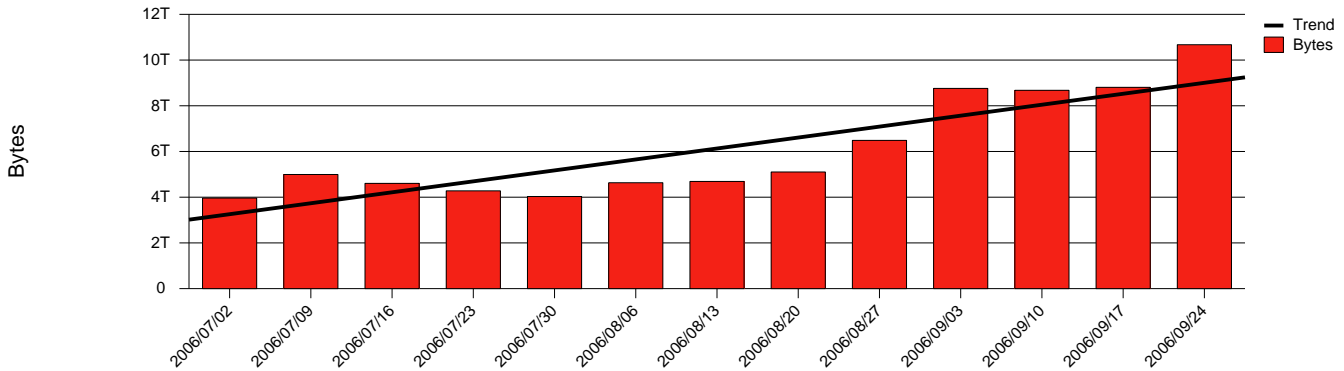

Monthly Health Report

Report for 2006/09/30, Subject: SUNET-A-KRISTIANSTAD-HKR

LAN/WAN

Total Network Volume by Month

Total Network Volume by Week

Total Network Volume by Day

Situations to Watch

Rank	Element Name	Variable	Threshold	Monthly Average		Days to (from)
			Value	Actual	Predicted	Threshold
1	hkr1-SRP(Out)	Volume (Bandwidth %)	80.000	2.600	1.738	Increasing
2	hkr2-SRP(In)	Volume (Bandwidth %)	80.000	0.082	0.022	Increasing
3	hkr1-SRP(In)	Volume (Bandwidth %)	80.000	1.465	1.225	Increasing
4	hkr1-SRP(In)	Errors (% Frames)	5.000	0.000	0.000	Increasing
5	hkr2-SRP(Out)	Volume (Bandwidth %)	80.000	0.650	1.020	Decreasing