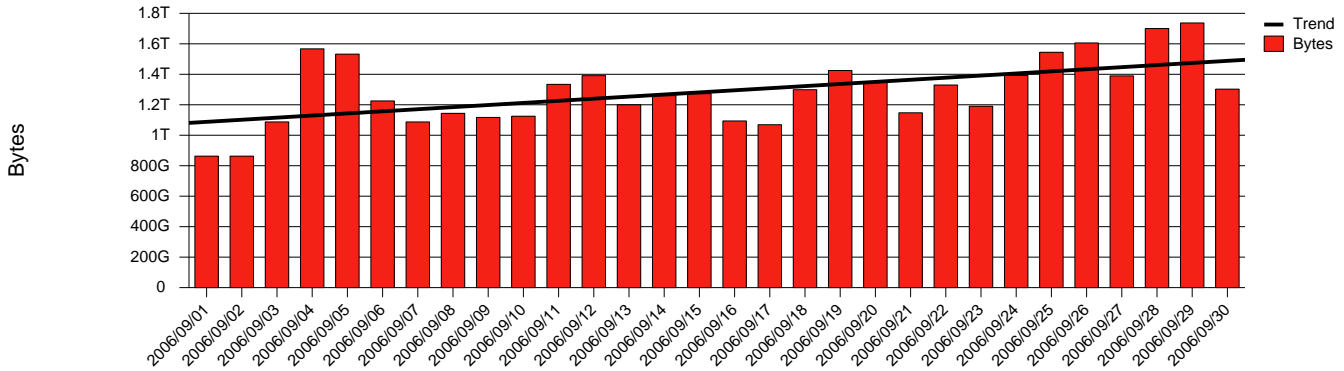

Monthly Health Report

Report for 2006/09/30, Subject: SUNET-A-KRISTIANSTAD-HKR

LAN/WAN

Total Network Volume by Month

Total Network Volume by Week

Total Network Volume by Day

Situations to Watch

Rank	Element Name	Variable	Threshold	Monthly Average		Days to (from)
			Value	Actual	Predicted	Threshold
1	hkr1-SRP(Out)	Volume (Bandwidth %)	80.000	2.600	1.738	Increasing
2	hkr2-SRP(In)	Volume (Bandwidth %)	80.000	0.082	0.022	Increasing
3	hkr1-SRP(In)	Volume (Bandwidth %)	80.000	1.465	1.225	Increasing
4	hkr1-SRP(In)	Errors (% Frames)	5.000	0.000	0.000	Increasing
5	hkr2-SRP(Out)	Volume (Bandwidth %)	80.000	0.650	1.020	Decreasing