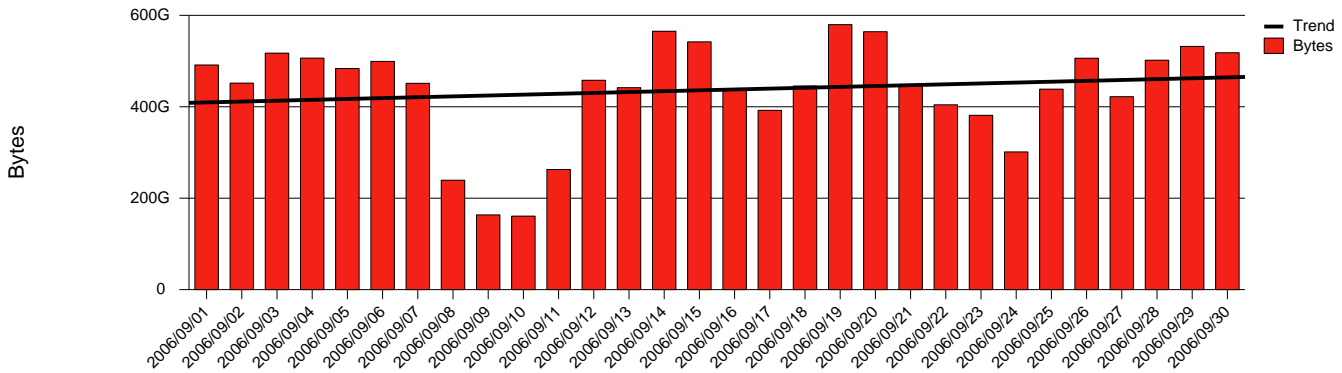

# Monthly Health Report

Report for 2006/09/30, Subject: SUNET-A-KIRUNA-IRF

LAN/WAN

Total Network Volume by Month

Total Network Volume by Week

Total Network Volume by Day

Situations to Watch

Rank	Element Name	Variable	Threshold	Monthly Average		Days to (from) Threshold
			Value	Actual	Predicted	
1	irf1-SRP(In)	Errors (% Frames)	5.000	0.000	17.235	(276)
2	irf2-SRP(In)	Errors (% Frames)	5.000	0.000	0.120	Increasing
3	irf1-SRP(Out)	Volume (Bandwidth %)	80.000	1.302	1.614	Increasing
4	irf1-SRP(In)	Volume (Bandwidth %)	80.000	0.321	0.401	Increasing
5	irf2-SRP(In)	Volume (Bandwidth %)	80.000	0.004	0.007	Increasing
6	irf2-SRP(Out)	Volume (Bandwidth %)	80.000	0.000	0.000	Decreasing