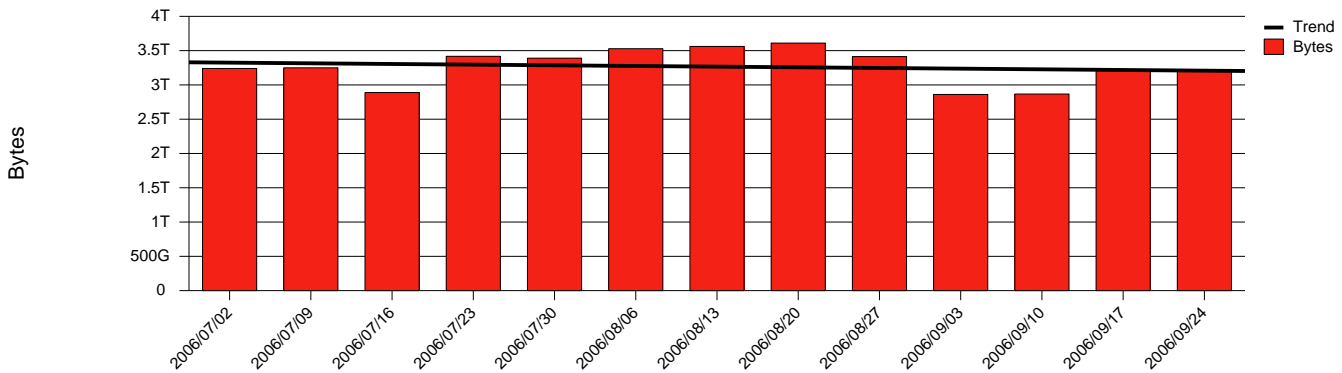

# Monthly Health Report

Report for 2006/09/30, Subject: SUNET-A-KIRUNA-IRF

LAN/WAN

Total Network Volume by Month

Total Network Volume by Week

Total Network Volume by Day

Situations to Watch

Rank	Element Name	Variable	Threshold	Monthly Average		Days to (from) Threshold
			Value	Actual	Predicted	
1	irf1-SRP(In)	Errors (% Frames)	5.000	0.000	17.235	(276)
2	irf2-SRP(In)	Errors (% Frames)	5.000	0.000	0.120	Increasing
3	irf1-SRP(Out)	Volume (Bandwidth %)	80.000	1.302	1.614	Increasing
4	irf1-SRP(In)	Volume (Bandwidth %)	80.000	0.321	0.401	Increasing
5	irf2-SRP(In)	Volume (Bandwidth %)	80.000	0.004	0.007	Increasing
6	irf2-SRP(Out)	Volume (Bandwidth %)	80.000	0.000	0.000	Decreasing