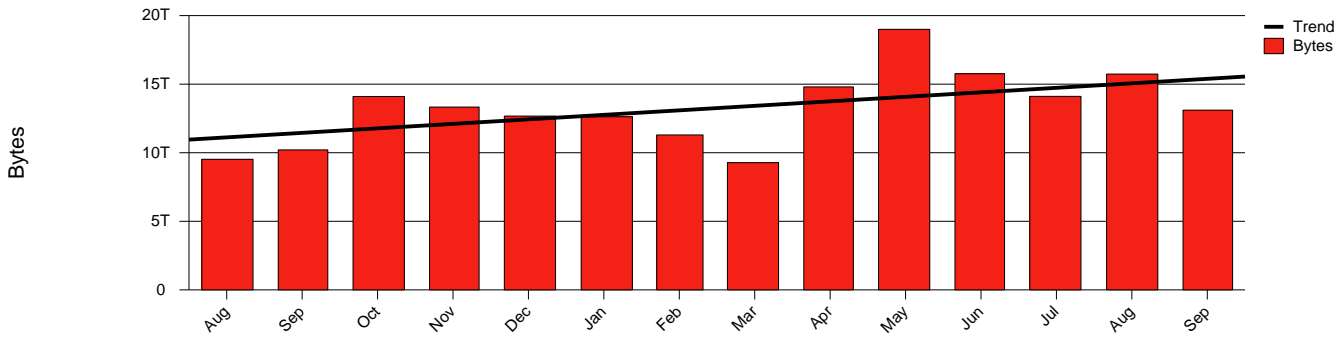

# Monthly Health Report

Report for 2006/09/30, Subject: SUNET-A-KIRUNA-IRF

LAN/WAN

Total Network Volume by Month

Total Network Volume by Week

Total Network Volume by Day

Situations to Watch

Rank	Element Name	Variable	Threshold	Monthly Average		Days to (from) Threshold
			Value	Actual	Predicted	
1	irf1-SRP(In)	Errors (% Frames)	5.000	0.000	17.235	(276)
2	irf2-SRP(In)	Errors (% Frames)	5.000	0.000	0.120	Increasing
3	irf1-SRP(Out)	Volume (Bandwidth %)	80.000	1.302	1.614	Increasing
4	irf1-SRP(In)	Volume (Bandwidth %)	80.000	0.321	0.401	Increasing
5	irf2-SRP(In)	Volume (Bandwidth %)	80.000	0.004	0.007	Increasing
6	irf2-SRP(Out)	Volume (Bandwidth %)	80.000	0.000	0.000	Decreasing