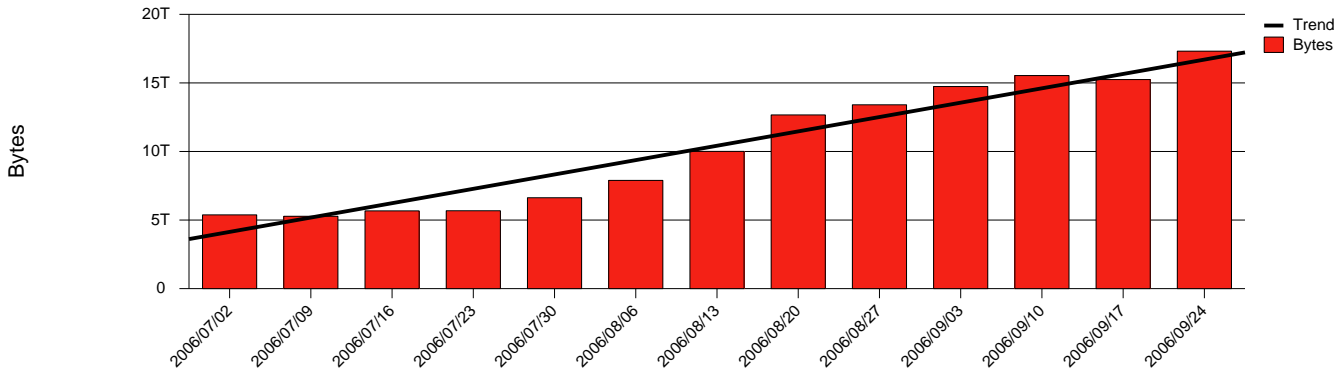

# Monthly Health Report

Report for 2006/09/30, Subject: SUNET-A-KALMAR-HIK

LAN/WAN

Total Network Volume by Month

Total Network Volume by Week

Total Network Volume by Day

Situations to Watch

Rank	Element Name	Variable	Threshold	Monthly Average		Days to (from) Threshold
			Value	Actual	Predicted	
1	hik1-SRP(Out)	Volume (Bandwidth %)	80.000	5.092	3.969	Increasing
2	hik1-SRP(In)	Volume (Bandwidth %)	80.000	2.991	2.353	Increasing
3	hik2-SRP(Out)	Volume (Bandwidth %)	80.000	0.214	0.308	Increasing
4	hik2-SRP(In)	Volume (Bandwidth %)	80.000	0.005	0.004	Increasing
5	hik1-SRP(In)	Errors (% Frames)	5.000	0.000	0.000	Increasing