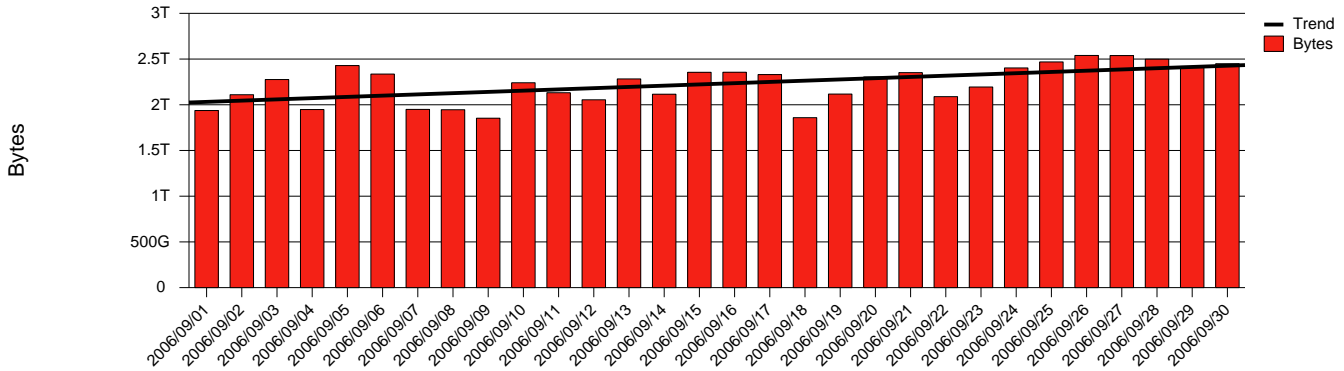

# Monthly Health Report

Report for 2006/09/30, Subject: SUNET-A-KALMAR-HIK

LAN/WAN

Total Network Volume by Month

Total Network Volume by Week

Total Network Volume by Day

Situations to Watch

Rank	Element Name	Variable	Threshold	Monthly Average		Days to (from) Threshold
			Value	Actual	Predicted	
1	hik1-SRP(Out)	Volume (Bandwidth %)	80.000	5.092	3.969	Increasing
2	hik1-SRP(In)	Volume (Bandwidth %)	80.000	2.991	2.353	Increasing
3	hik2-SRP(Out)	Volume (Bandwidth %)	80.000	0.214	0.308	Increasing
4	hik2-SRP(In)	Volume (Bandwidth %)	80.000	0.005	0.004	Increasing
5	hik1-SRP(In)	Errors (% Frames)	5.000	0.000	0.000	Increasing