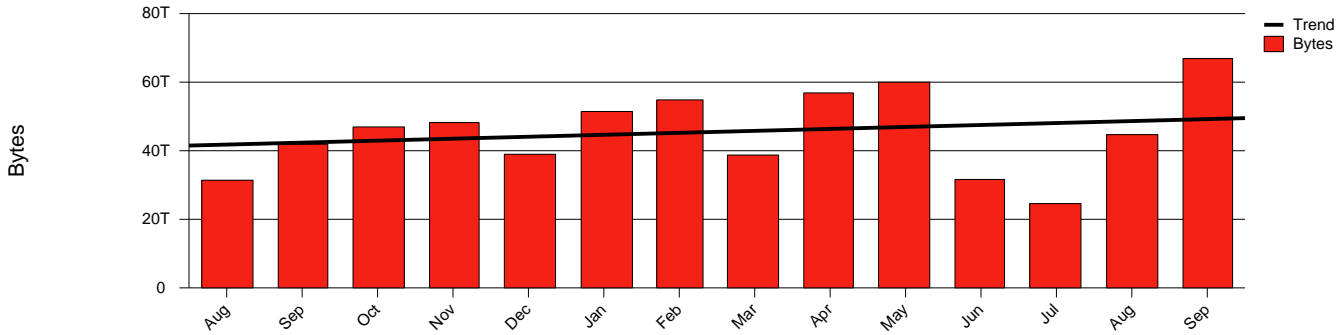

# Monthly Health Report

Report for 2006/09/30, Subject: SUNET-A-KALMAR-HIK

LAN/WAN

Total Network Volume by Month

Total Network Volume by Week

Total Network Volume by Day

Situations to Watch

Rank	Element Name	Variable	Threshold	Monthly Average		Days to (from) Threshold
			Value	Actual	Predicted	
1	hik1-SRP(Out)	Volume (Bandwidth %)	80.000	5.092	3.969	Increasing
2	hik1-SRP(In)	Volume (Bandwidth %)	80.000	2.991	2.353	Increasing
3	hik2-SRP(Out)	Volume (Bandwidth %)	80.000	0.214	0.308	Increasing
4	hik2-SRP(In)	Volume (Bandwidth %)	80.000	0.005	0.004	Increasing
5	hik1-SRP(In)	Errors (% Frames)	5.000	0.000	0.000	Increasing