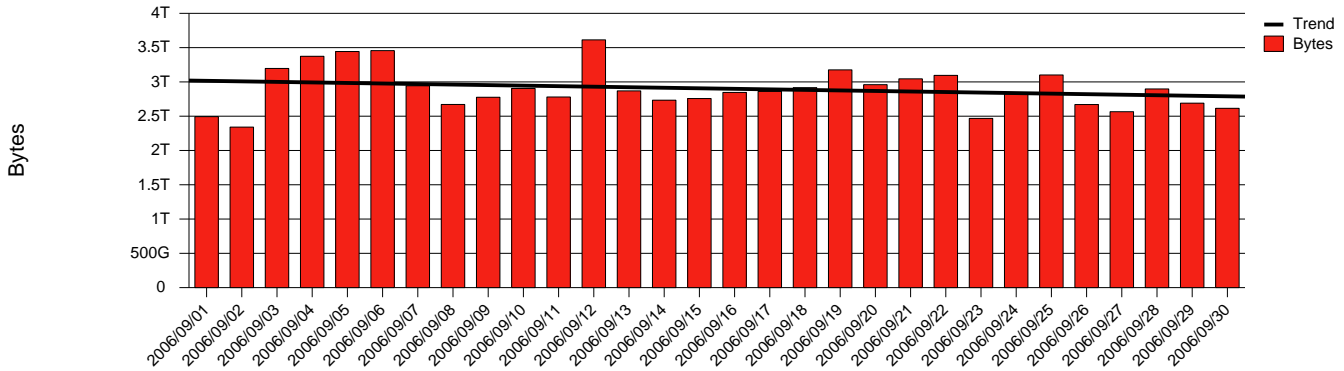

Monthly Health Report

Report for 2006/09/30, Subject: SUNET-A-JONKOPING-HJ

LAN/WAN

Total Network Volume by Month

Total Network Volume by Week

Total Network Volume by Day

Situations to Watch

Rank	Element Name	Variable	Threshold	Monthly Average		Days to (from) Threshold
			Value	Actual	Predicted	
1	hj1-SRP(Out)	Volume (Bandwidth %)	80.000	7.128	4.954	Increasing
2	hj1-SRP(In)	Volume (Bandwidth %)	80.000	3.594	2.439	Increasing
3	hj2-SRP(In)	Errors (% Frames)	5.000	0.000	0.001	Increasing
4	hj1-SRP(In)	Errors (% Frames)	5.000	0.003	0.000	Decreasing
5	hj2-SRP(In)	Volume (Bandwidth %)	80.000	0.088	0.056	Decreasing
6	hj2-SRP(Out)	Volume (Bandwidth %)	80.000	0.001	0.005	Decreasing