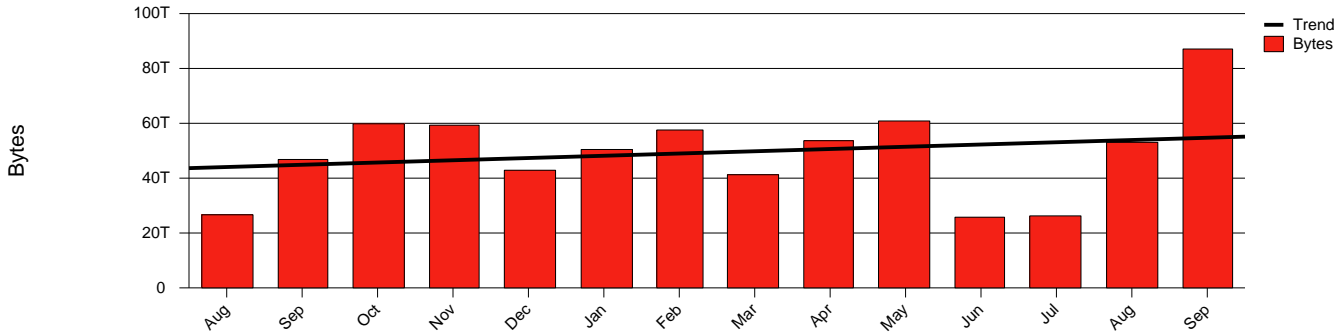

Monthly Health Report

Report for 2006/09/30, Subject: SUNET-A-JONKOPING-HJ

LAN/WAN

Total Network Volume by Month

Total Network Volume by Week

Total Network Volume by Day

Situations to Watch

Rank	Element Name	Variable	Threshold	Monthly Average		Days to (from) Threshold
			Value	Actual	Predicted	
1	hj1-SRP(Out)	Volume (Bandwidth %)	80.000	7.128	4.954	Increasing
2	hj1-SRP(In)	Volume (Bandwidth %)	80.000	3.594	2.439	Increasing
3	hj2-SRP(In)	Errors (% Frames)	5.000	0.000	0.001	Increasing
4	hj1-SRP(In)	Errors (% Frames)	5.000	0.003	0.000	Decreasing
5	hj2-SRP(In)	Volume (Bandwidth %)	80.000	0.088	0.056	Decreasing
6	hj2-SRP(Out)	Volume (Bandwidth %)	80.000	0.001	0.005	Decreasing