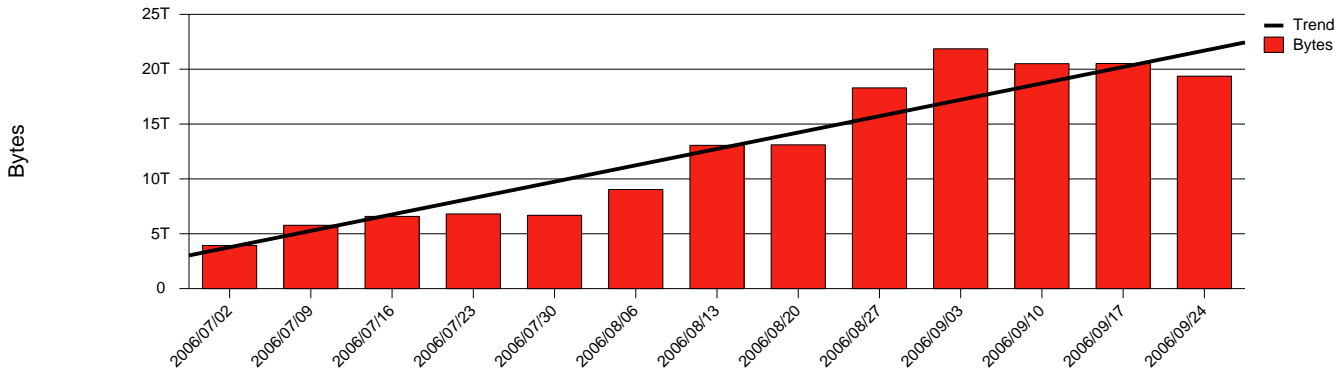

Monthly Health Report

Report for 2006/09/30, Subject: SUNET-A-JONKOPING-HJ

LAN/WAN

Total Network Volume by Month

Total Network Volume by Week

Total Network Volume by Day

Situations to Watch

Rank	Element Name	Variable	Threshold	Monthly Average		Days to (from) Threshold
			Value	Actual	Predicted	
1	hj1-SRP(Out)	Volume (Bandwidth %)	80.000	7.128	4.954	Increasing
2	hj1-SRP(In)	Volume (Bandwidth %)	80.000	3.594	2.439	Increasing
3	hj2-SRP(In)	Errors (% Frames)	5.000	0.000	0.001	Increasing
4	hj1-SRP(In)	Errors (% Frames)	5.000	0.003	0.000	Decreasing
5	hj2-SRP(In)	Volume (Bandwidth %)	80.000	0.088	0.056	Decreasing
6	hj2-SRP(Out)	Volume (Bandwidth %)	80.000	0.001	0.005	Decreasing